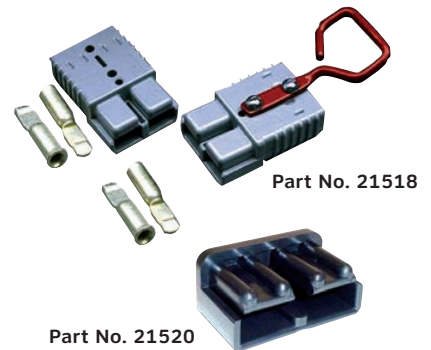

Toggle Switch

- 50 amp - heavy duty die cast housing-screw terminal - fits 1/2" hole

Description	Part No.
Toggle Switch	1018**

Push Button Starter Switch

- Used for interior or engine compartment mounting
- Neoprene cap seals out dust and moisture
- Rated at 60 amps, 12 VDC
- Features silver contacts
- 5/8" hole size

Description	Part No.
Waterproof Sealed Switches	1026**

4 Gauge Grounding Straps

- 13/32" eyelet hole
- Fits 3/8" stud
- 4 awg tinned copper wire
- Strap 1" x 3/32"

Description	Part No.
4 ga. Grounding Strap - 8" long	20308
4 ga. Grounding Strap - 14" long	20314
4 ga. Grounding Strap - 18" long	20318

Description	Part No.
Hot Start/Bump Start Solenoid Kit	383480**

Power Plugs

- Provides instant quick and safe connection for auxiliary power sources
- Use for starting vehicle or quick charging the battery
- Fits wires up to 2 gauge, 175 amps rating

Description	Part No.
Power Plug Kit, set includes handle & 4 terminals	21518
Power Plug Dust Cover, optional-not included in kit	21520

Lighted On/Off Rocker Switch

Description	Part No.
Lighted On/Off Rocker Switch	1010**