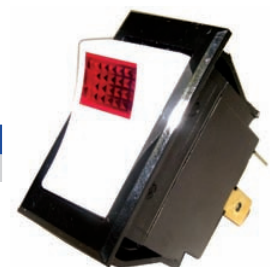

Side Terminal Charging Posts

- Simplify the charging of side post batteries with these screw-in side posts
- Each set comes with two posts; one marked POS and one marked NEG on each side

Description	Part No.
1/pkg.	20664**

Toggle Switch

- 50 amp - heavy duty die cast housing-screw terminal - fits 1/2" hole

Description	Part No.
Toggle Switch	1018**

Push Button Starter Switch

- Used for interior or engine compartment mounting
- Neoprene cap seals out dust and moisture
- Rated at 60 amps, 12 VDC
- Features silver contacts
- 5/8" hole size

Description	Part No.
Hot Start/Bump Start Solenoid Kit	383480**

Power Plugs

- Provides instant quick and safe connection for auxiliary power sources
- Use for starting vehicle or quick charging the battery
- Fits wires up to 2 gauge, 175 amps rating

Description	Part No.
Power Plug Kit, set includes handle & 4 terminals	21518
Power Plug Dust Cover, optional-not included in kit	21520

Lighted On/Off Rocker Switch

Description	Part No.
Lighted On/Off Rocker Switch	1010**