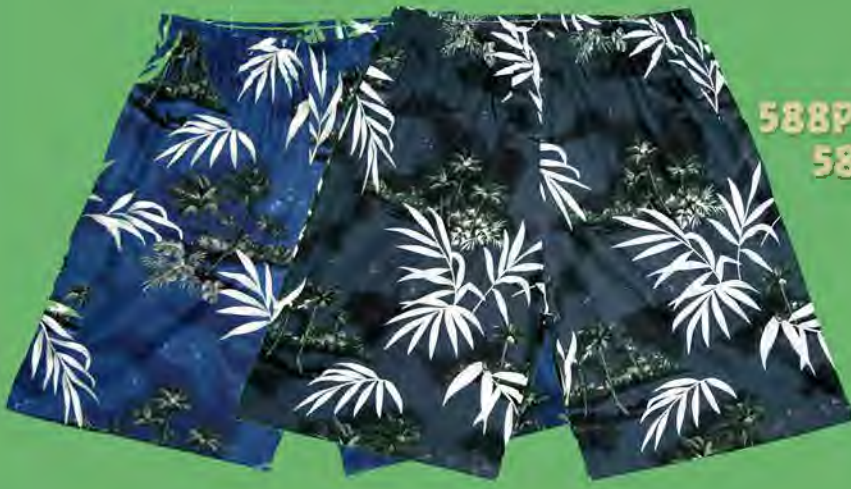

Limited...Hanging Stock Only

250.845 Cream*, Lt. Blue*

250.CR847 Blue*, Aqua*

250.CR853 Green*

250.855 Black

Style 106

100% Cotton
Broadcloth Featuring White
on White Design Traditional
Aloha Shirt

106.QK White* (white individually bagged)

Style 259

100% Rayon Poplin Featuring
White on White Design Aloha Shirt

259.RB White* (white individually bagged)

Style 558

588P 100% Cotton Printed Walking Short
588S 100% Cotton Twill Walking Short

558P.S41.Blue,Khaki

Style 558

588P 100% Cotton Printed Walking Short
588S 100% Cotton Twill Walking Short

558P.128 Navy,Black

Style 558

Mens Bermuda Length Elastic Waist
Walking Short with Three Pockets,
100% Cotton Solid Twill & Prints