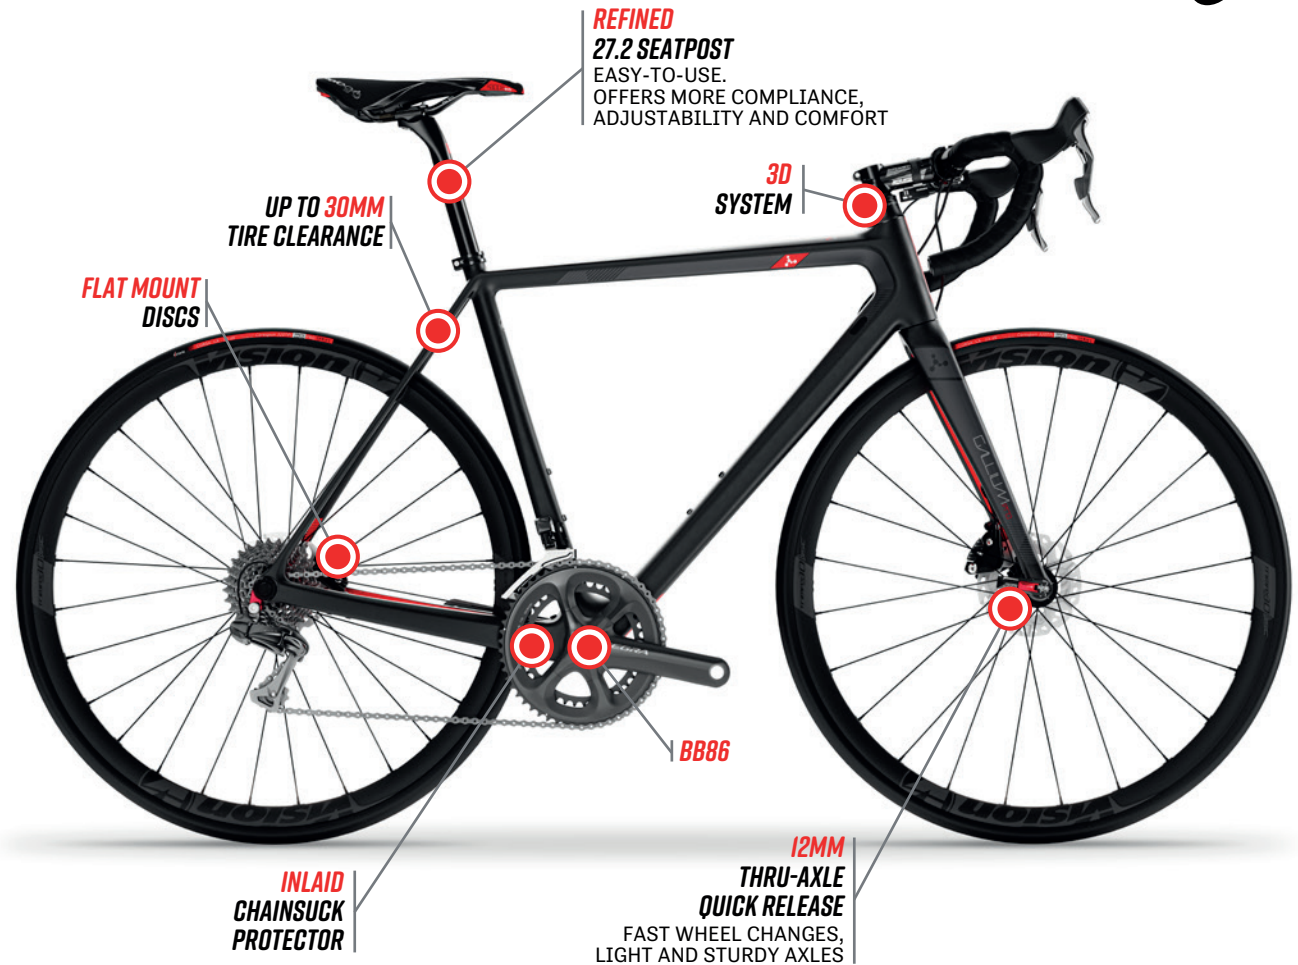

GALLIUM PRO DISC

 Black & Grey Matte

DESIGNED &
ENGINEERED

IN CANADA

ARGON 18

2018 COLLECTION

GALLIUM PRO DISC

AN EVOLUTIONARY DESIGN; THE NEXT GENERATION OF GALLIUM PRO ADDS DISC BRAKES, LOSES WEIGHT AND STAYS JUST AS NIMBLE AND FAST. THE BEST KEEPS GETTING BETTER.

*Sloping Top Tube

PAINSTAKING ATTENTION TO DETAILS
FROM SMALL PARTS TO REDESIGNED CABLE ROUTING, NO DETAILS WERE OVERLOOKED

LAYOUT AND TESTING BENCHMARKED ON THE ORIGINAL GALLIUM PRO
WE PUSHED THE LIMIT OF OUR CARBON LAYUP

GEOMETRY BASED ON OUR WORLD TOUR PROVEN RACE BIKE

QUICK RELEASE SYSTEM
INNOVATIVE AND FULLY INTEGRATED HUB/FRAME/FORK QUICK RELEASE THRU-AXLE WHEEL ATTACHMENT SYSTEM THAT MAKES CORRECT INSTALLATION RELIABLE AND REPEATABLE