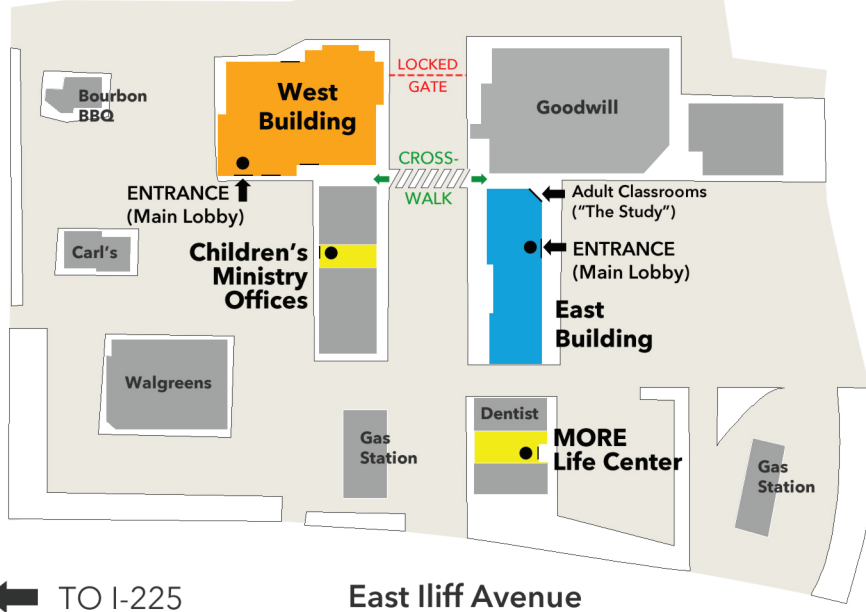

FACILITY MAP

South Chambers Road

South Idalia Street

← TO I-225

East Iliff Avenue

● WEST BUILDING

- Worship Center
- Main Office
- Community Hall
- Children's Ministry Classrooms

MINISTRY DEPARTMENTS

- Congregational Life
- Community Involvement
- Spiritual Formation & Care

● EAST BUILDING

- The Upper Room
- The Study (Adult Classrooms)
- The Basement (Youth Ministry)

MINISTRY DEPARTMENTS

- Executive
- Youth Ministry
- Operations
- Communications