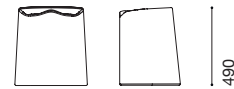

BUTT

Estd Collection

Design: 2010

Description: Stool

Dimensions:

H490mm × L410mm × D380mm

Materials: Polypropylene

Colours: Black, bright blue, burgandy, khaki, navy blue, orange, peakstone grey fleck, yellow

410 380