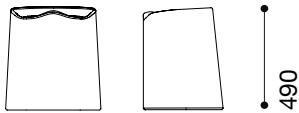

Butt stool

Estd Collection

Type: Seating

Design: 2010
Designer: Estd Collection

410 380

Dimensions
H490mm x D380mm x L410mm

Seat Height
H490mm

Weight
3.93 kg

Packaging Dimensions
L460mm x D410mm x H780mm

Weight
9.6kg

Packaging Type
Cardboard

Notes: packed as set of two

Notes:
Stable, strong and durable, suitable for permanent outdoor use.
UV tested for minimal fading.
Stackable in multiples of 4.