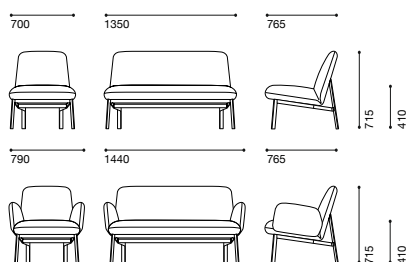

Easy Klauser & Carpenter

Type: Seating

Design: 2007
Designer: Klauser & Carpenter

Dimensions

chair without arms: L700 × D765 × H715mm
 chair with arms: L790 × D765 × H715mm
 sofa without arms: L1350 × D765 × H715mm
 sofa with arms: L1440 × D765 × H715mm

Seat Height

H410mm
 H410mm
 H410mm
 H410mm

Weight

20 kg
 25 kg
 35 kg
 40 kg

Materials

Steel frame, CM (combustion modified) polyurethane foam, fixed non-removable upholstery cover (COM possible)

Colours

■ Frame: standard finish nickel plated, bespoke powder-coated RAL frame colours possible.

Notes: for leather data sheet visit www.elmoleather.com

Packaging Dimensions

Chair: L830mm × D840mm × H870mm
 Armchair: L1490mm × D840mm × H870mm

Weight

35kg
 50kg

Packaging Type

Cardboard on pallet
 Cardboard on pallet