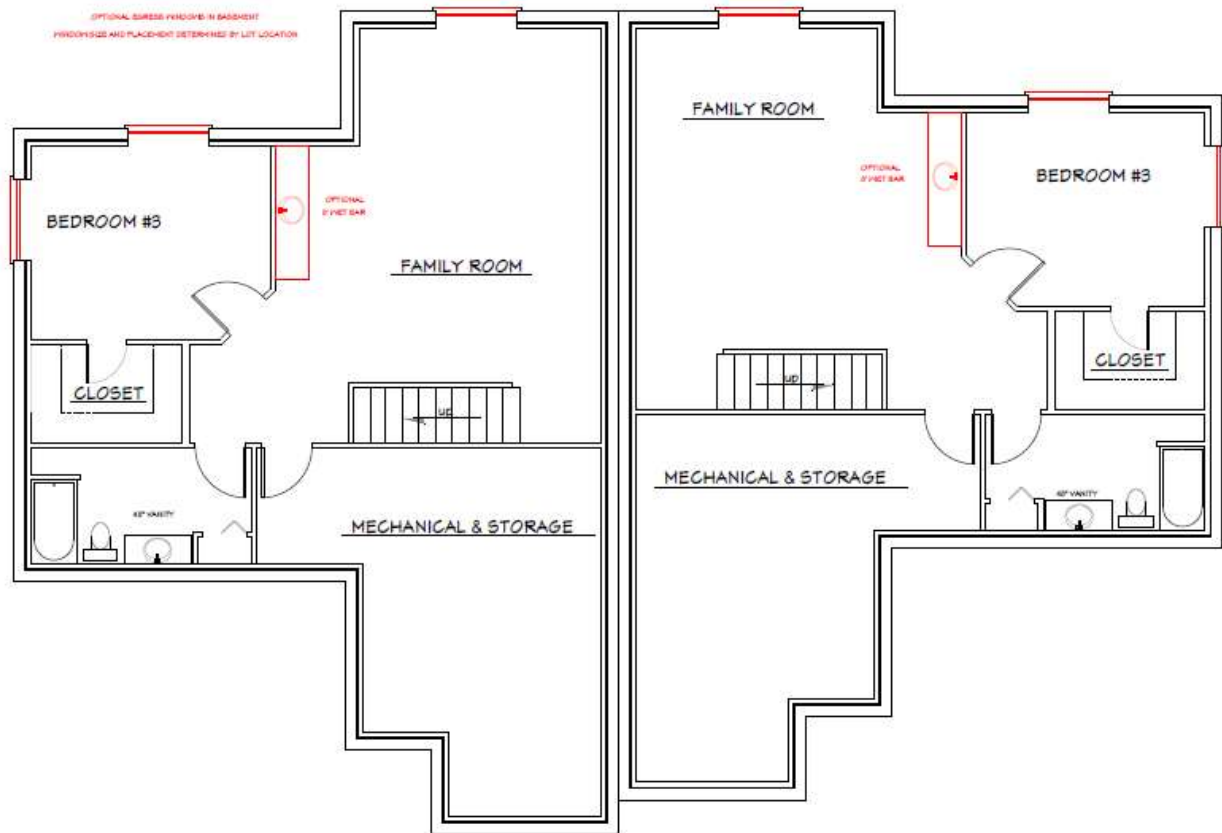

4 HOURS OF DESIGN ASSISTANCE INCLUDED IN BASE PRICE
ADDITIONAL ASSISTANCE AVAILABLE AS AN UPGRADE

OPEN FLOOR PLAN

OPTIONAL UPGRADES SHOWN IN RED

OPTIONAL FINISHED BASEMENT PLAN

OPTIONAL UPGRADES SHOWN IN RED