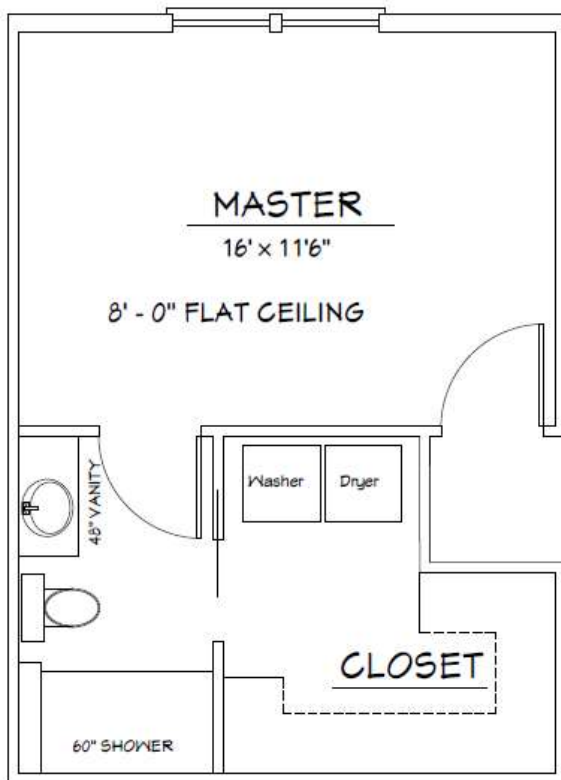

PICK FROM 2 MASTER BATH LAYOUTS