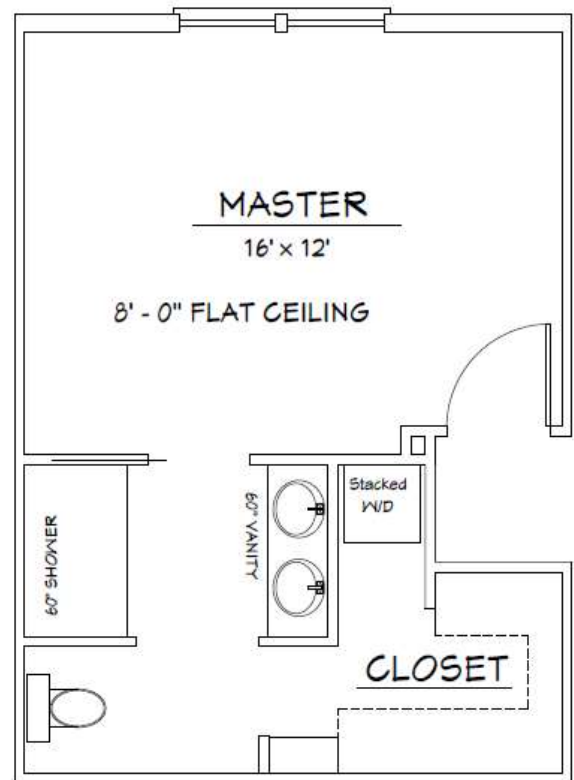

PICK FROM 2 MASTER BATH LAYOUTS