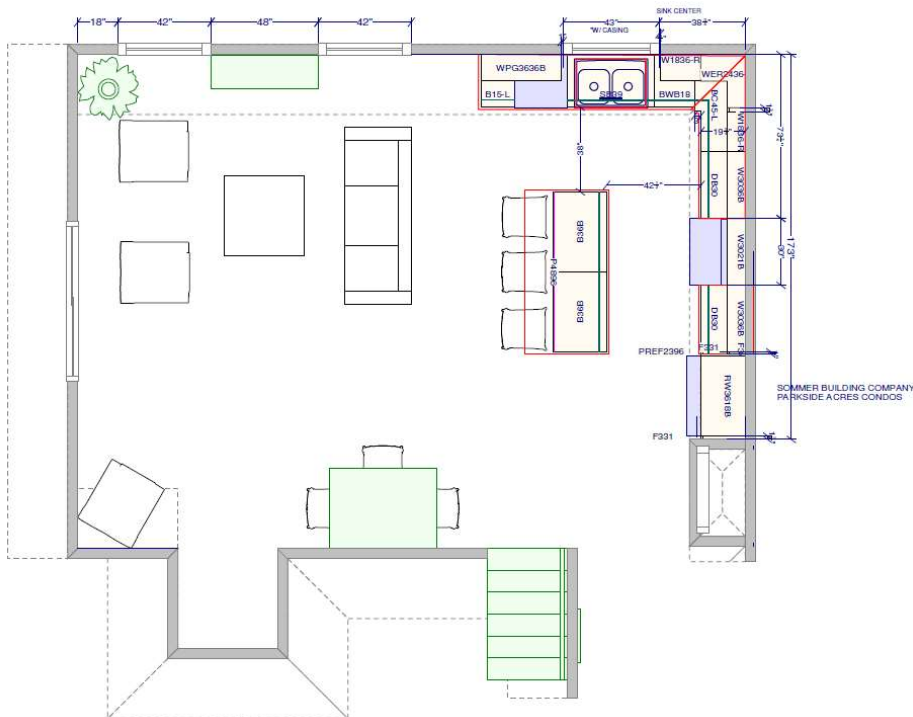

PICK FROM 2 KITCHEN LAYOUTS

Peninsula

Island