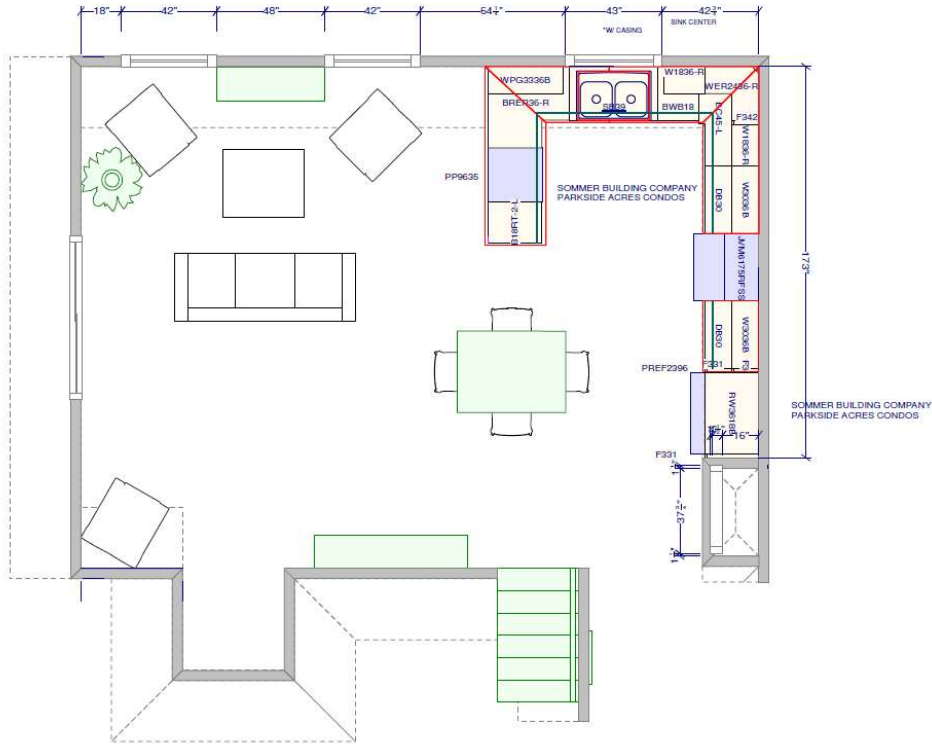

PICK FROM 2 KITCHEN LAYOUTS

Peninsula