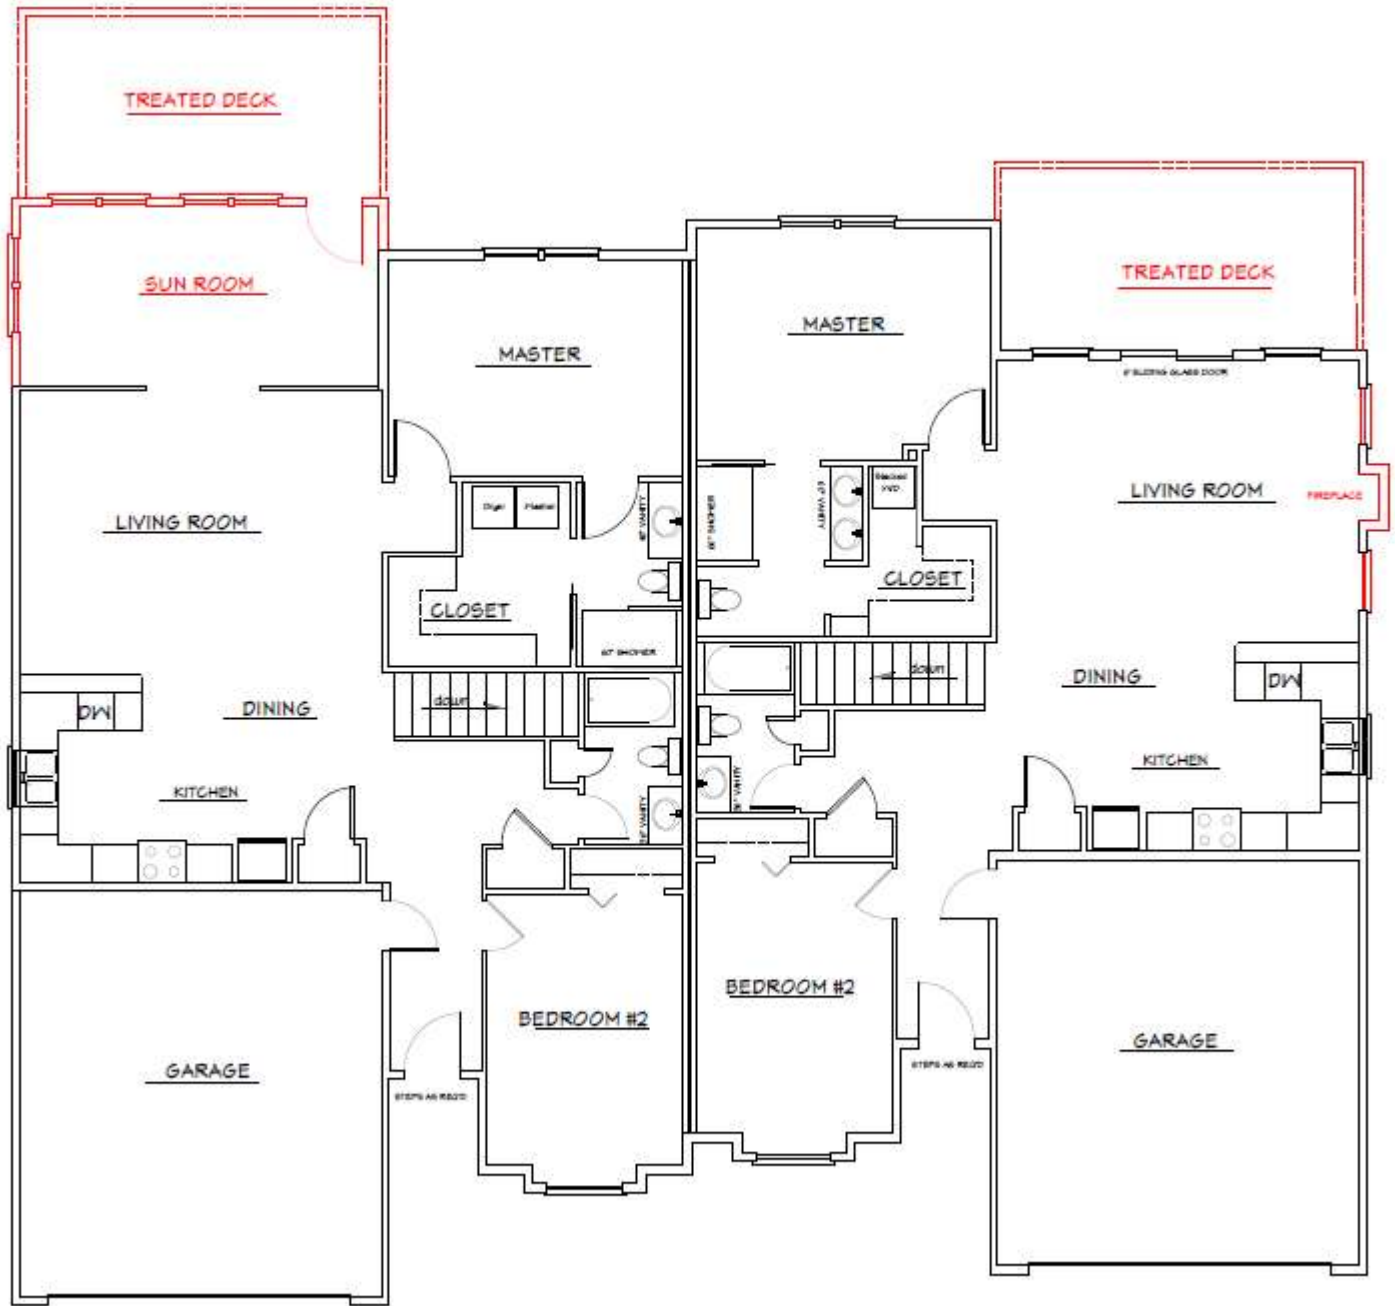

4 HOURS OF DESIGN ASSISTANCE INCLUDED IN BASE PRICE
ADDITIONAL ASSISTANCE AVAILABLE AS AN UPGRADE

OPEN FLOOR PLAN

OPTIONAL UPGRADES SHOWN IN RED

OPTIONAL FINISHED BASEMENT PLAN

OPTIONAL UPGRADES SHOWN IN RED