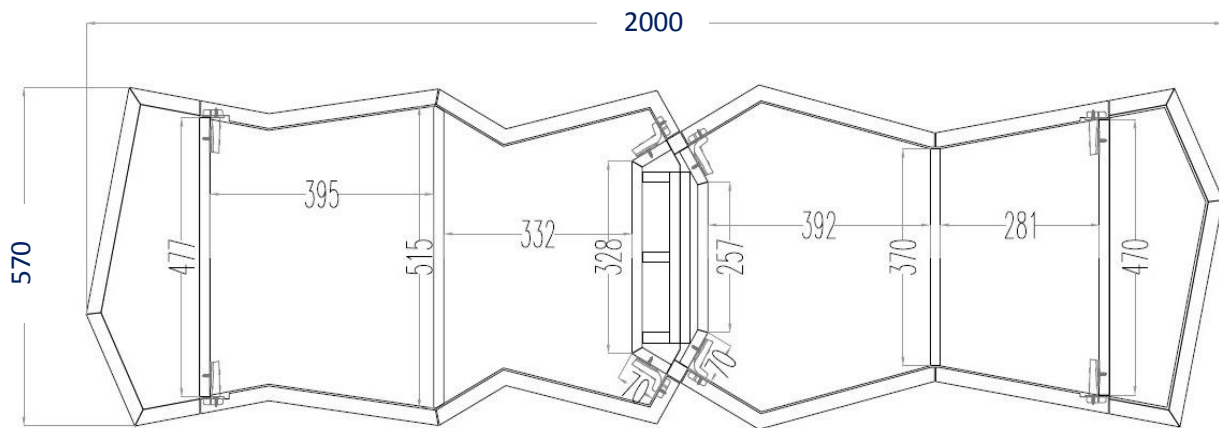

# CONSOLE

- MEASUREMENTS, IN CM: W 200 X H 57 X D 60
- RECOVERED WOOD
- ISINGLASS (A NATURAL GLUE DERIVED FROM WASTE MATERIAL FROM THE FOOD INDUSTRY)
- WEIGHT 170 KG