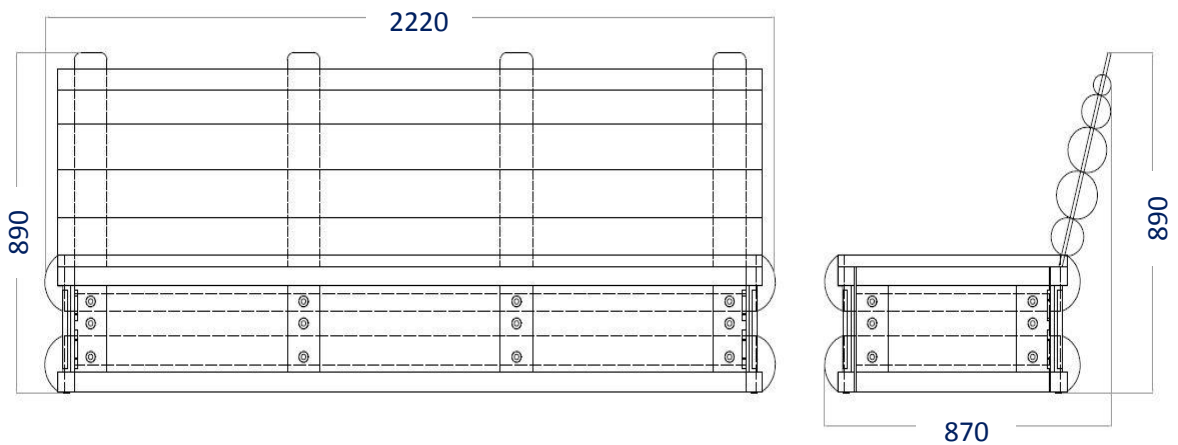

# SOFA

- MEASUREMENTS, IN CM: W 222 X H 89 X D 87
- RECLAIMED WOOD
- RECOVERED IRON
- NATURAL HEMP ROPE
- RECOVERED MIRRORS
- SLIPCOVER IN NATURAL HEMP
- 100% GOOSE DOWN FILLER
- RECOVERED BOLTS
- WEIGHT 400 KG