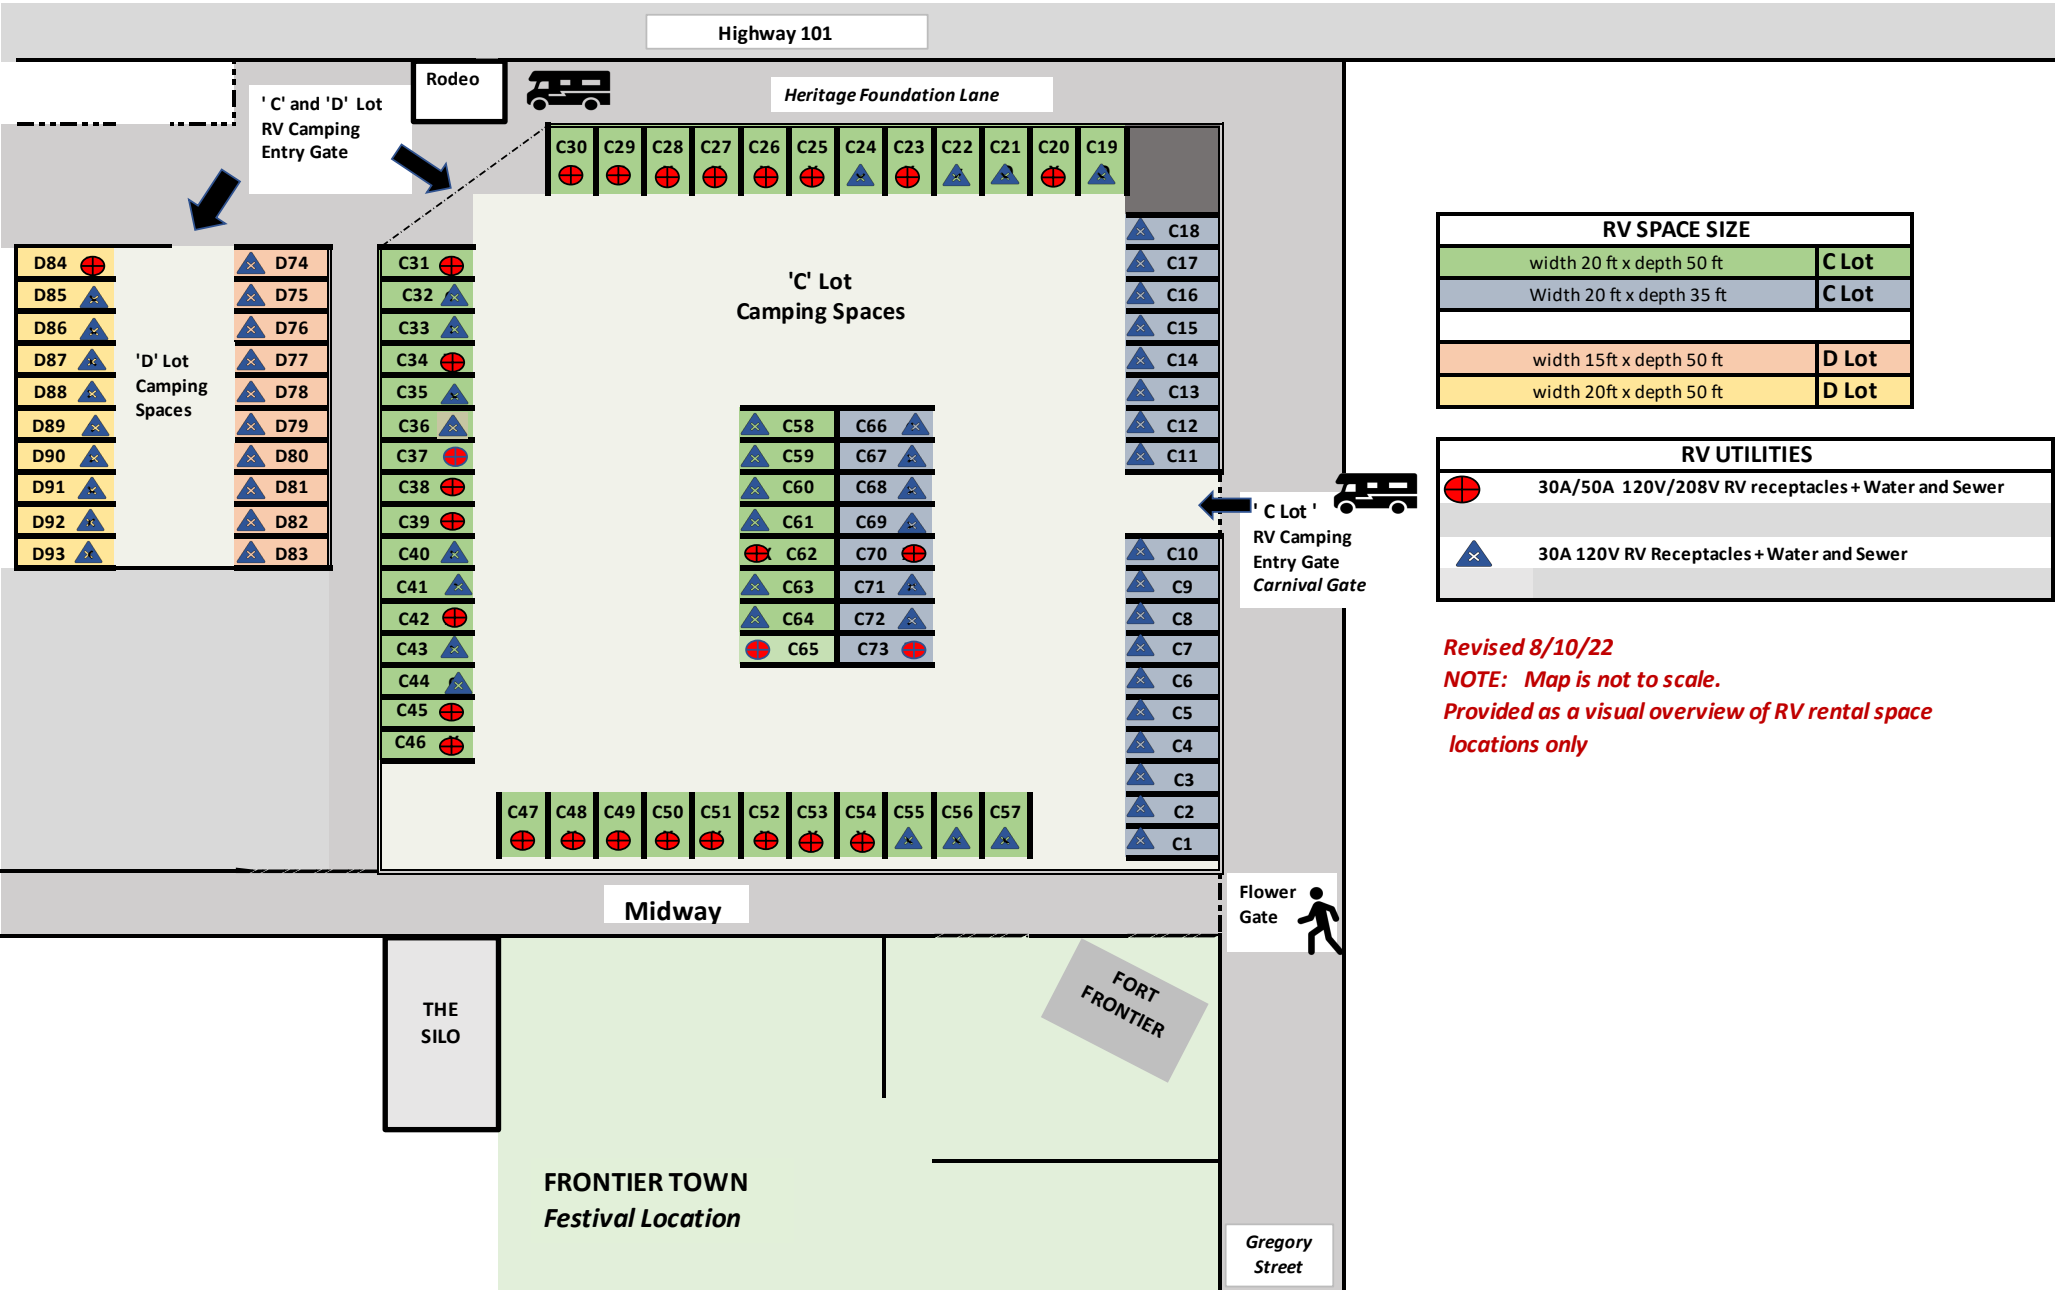

Tour Buzz Fest Camping Map
October 22, 2022

RV SPACE SIZE	
width 20 ft x depth 50 ft	C Lot
Width 20 ft x depth 35 ft	C Lot
width 15ft x depth 50 ft	D Lot
width 20ft x depth 50 ft	D Lot

RV UTILITIES	
	30A/50A 120V/208V RV receptacles + Water and Sewer
	30A 120V RV Receptacles + Water and Sewer

Revised 8/10/22
NOTE: Map is not to scale.
Provided as a visual overview of RV rental space locations only