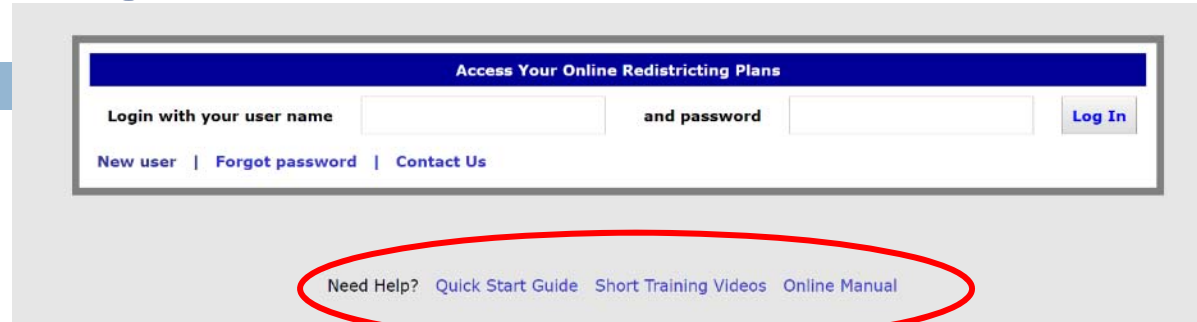

Using the online tool

Tutorials and help resources are available from the login page.

Circled items:

- 1: controls to move around the map;
- 2: choose into which district selected territory will be placed;
- 3: options for how to select territory;
- 4: demographic summary of districts;
- 5: demographic change of currently selected area;
- 6: review map when finished;
- 7: submit map.