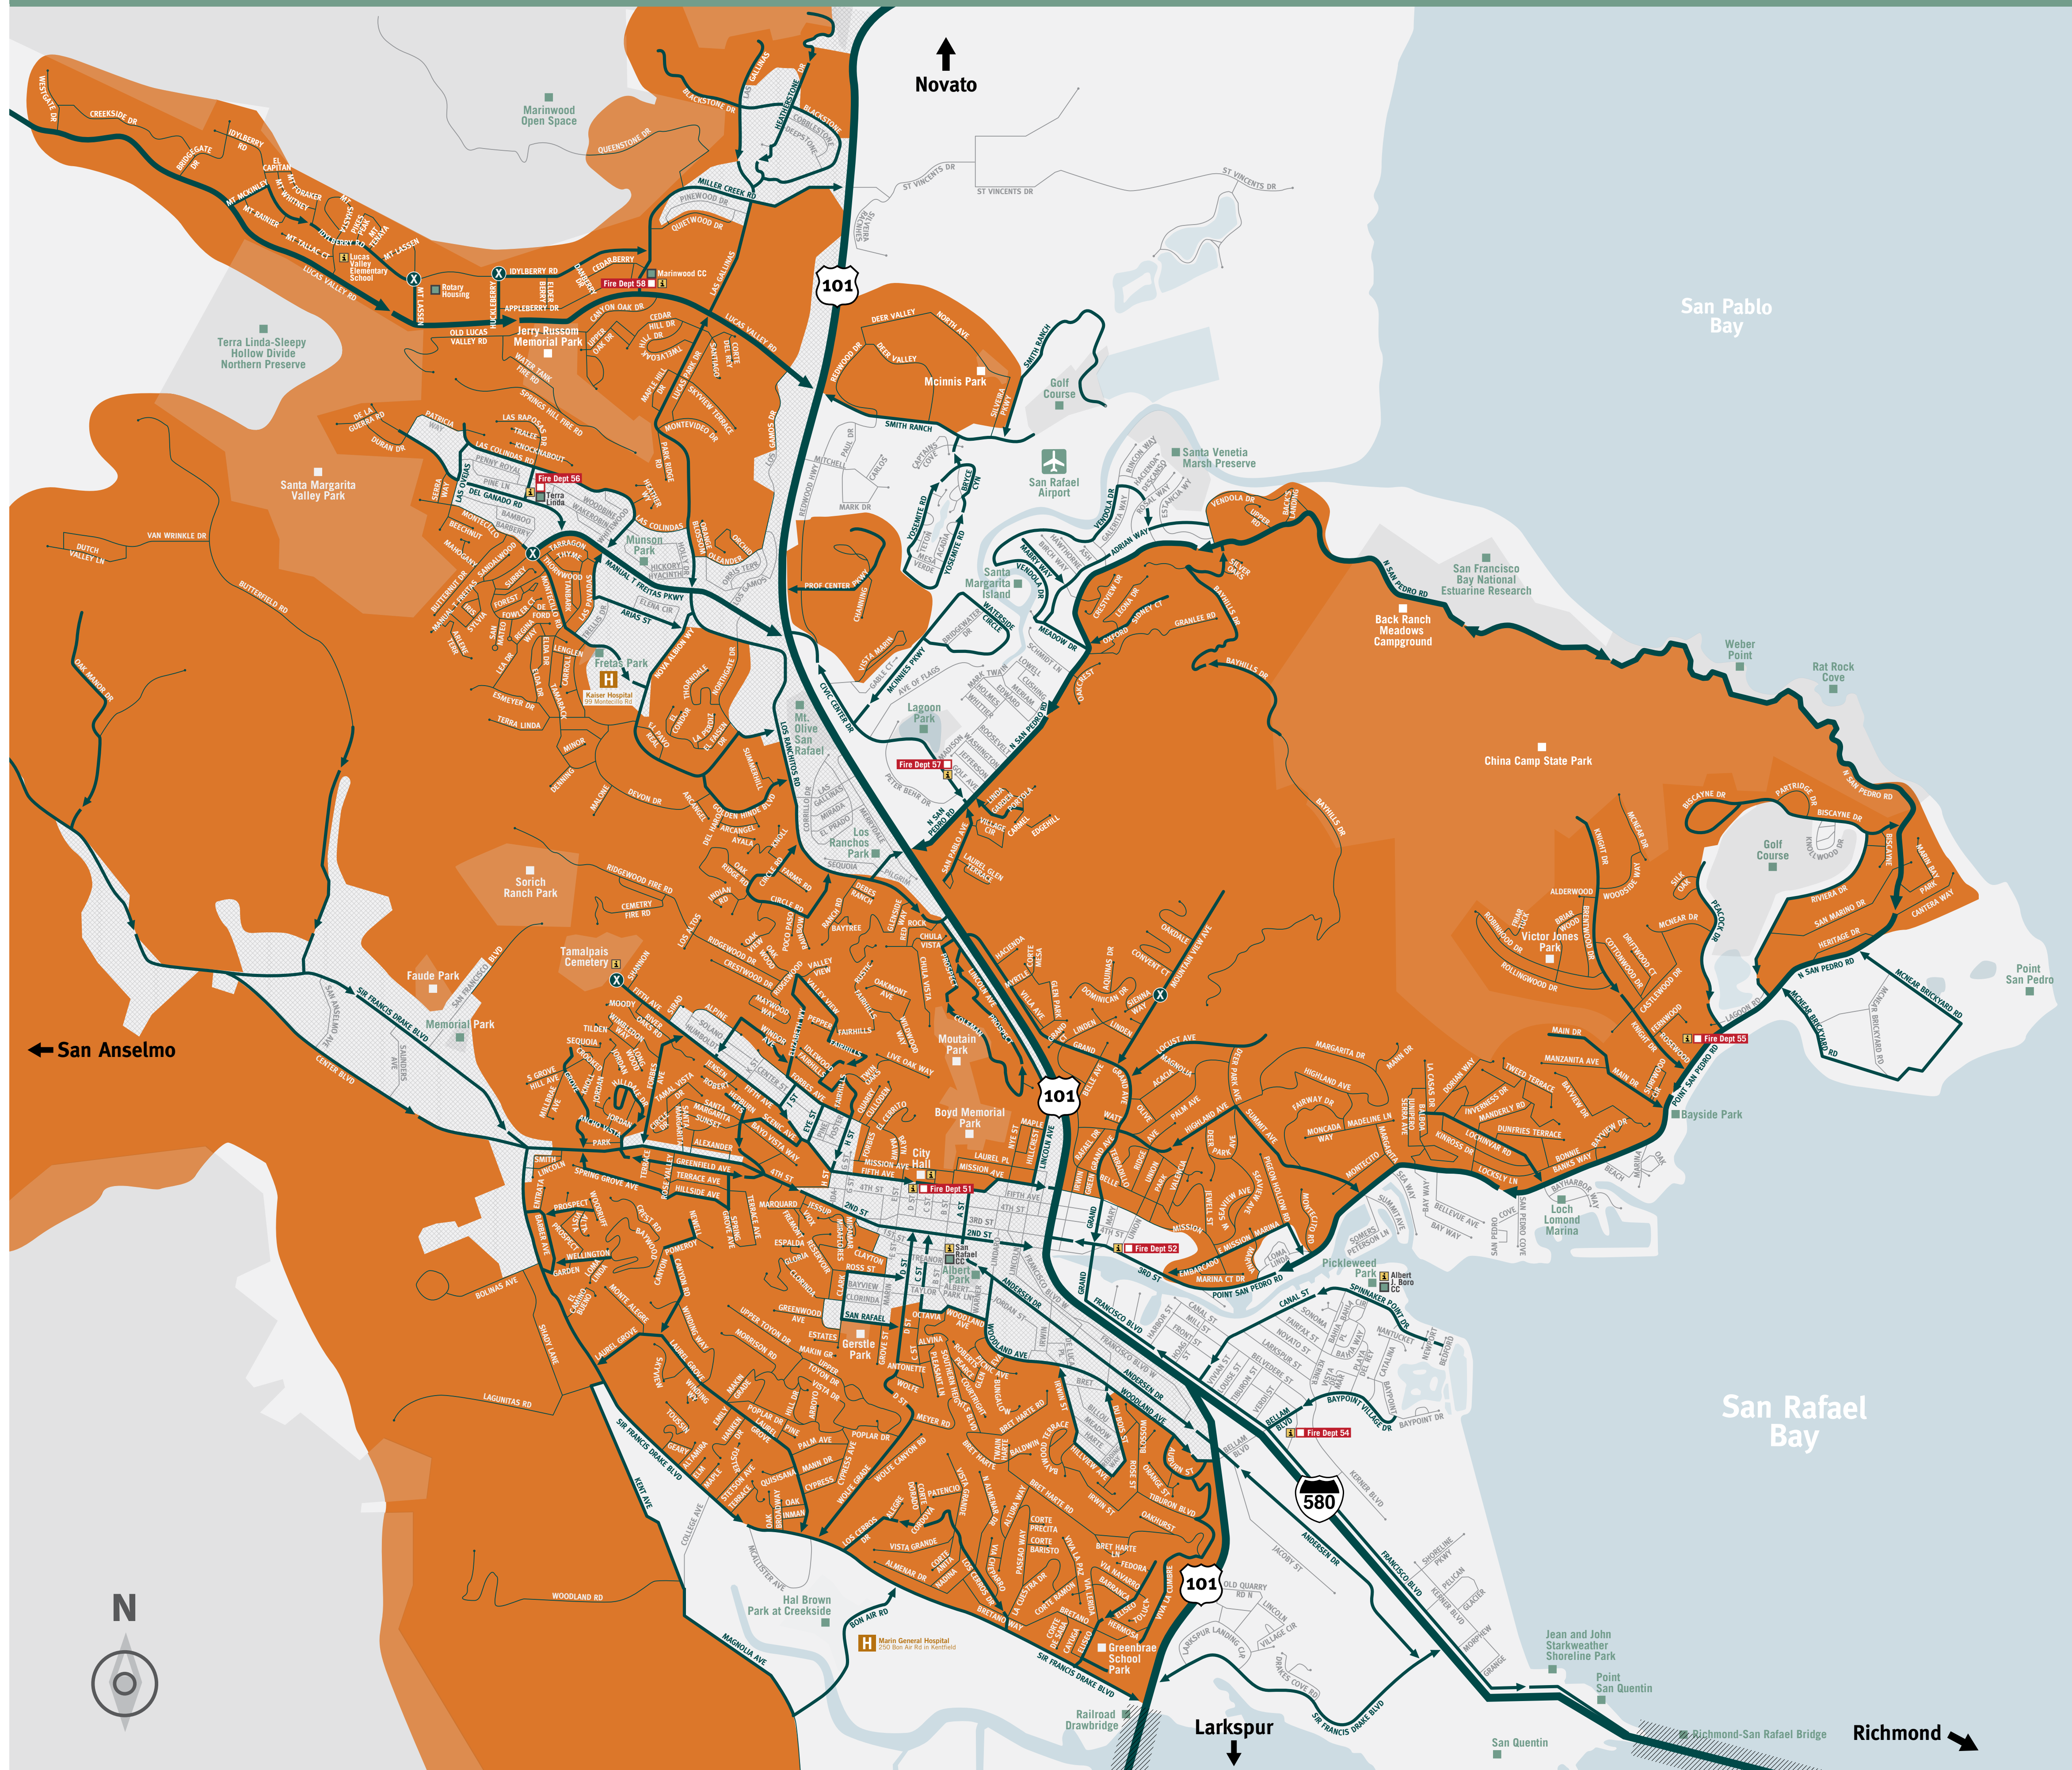

# Know your way out.

Familiarize yourself with major routes and at least two ways out of your neighborhood in case of an evacuation.

SCAN THIS QR CODE TO DOWNLOAD THESE MAPS

In Marin, authorities will use the terms **evacuation order**, **evacuation warning**, and **shelter-in-place** to alert you to the significance of the danger and provide basic instructions.

### EVACUATION WARNING

Prepare to evacuate as soon as possible. A short delay to gather valuables and prepare your home may be ok (see **Evacuation Checklist** on individual zone maps) may be ok. Leave if you feel unsafe or conditions change.

# Your neighborhood zones

Note where you and your family members live, work and go to school. Then mark down these locations on this map.

- 1 Lucas Valley
- 2 Marinwood
- 3 Terra Linda
- 4 Mont Marin/San Rafael Park
- 5 North San Rafael Commercial Center
- 6 Smith Ranch
- 7 Rafael Meadows/Los Ranchitos
- 8 Civic Center
- 9 Santa Venetia
- 10 China Camp
- 11 Sun Valley
- 12 Fairhills
- 13 Lincoln/San Rafael Hill
- 14 Dominican/Black Canyon
- 15 Country Club
- 16 Loch Lomond
- 17 Bayside Acres
- 18 Glenwood
- 19 Peacock Gap
- 20 West End
- 21 Downtown
- 22 Montecito/Happy Valley
- 23 Gerstle Park
- 24 Picnic Valley
- 25 Francisco Blvd West
- 26 Bret Harte
- 27 California Park
- 28 Canal