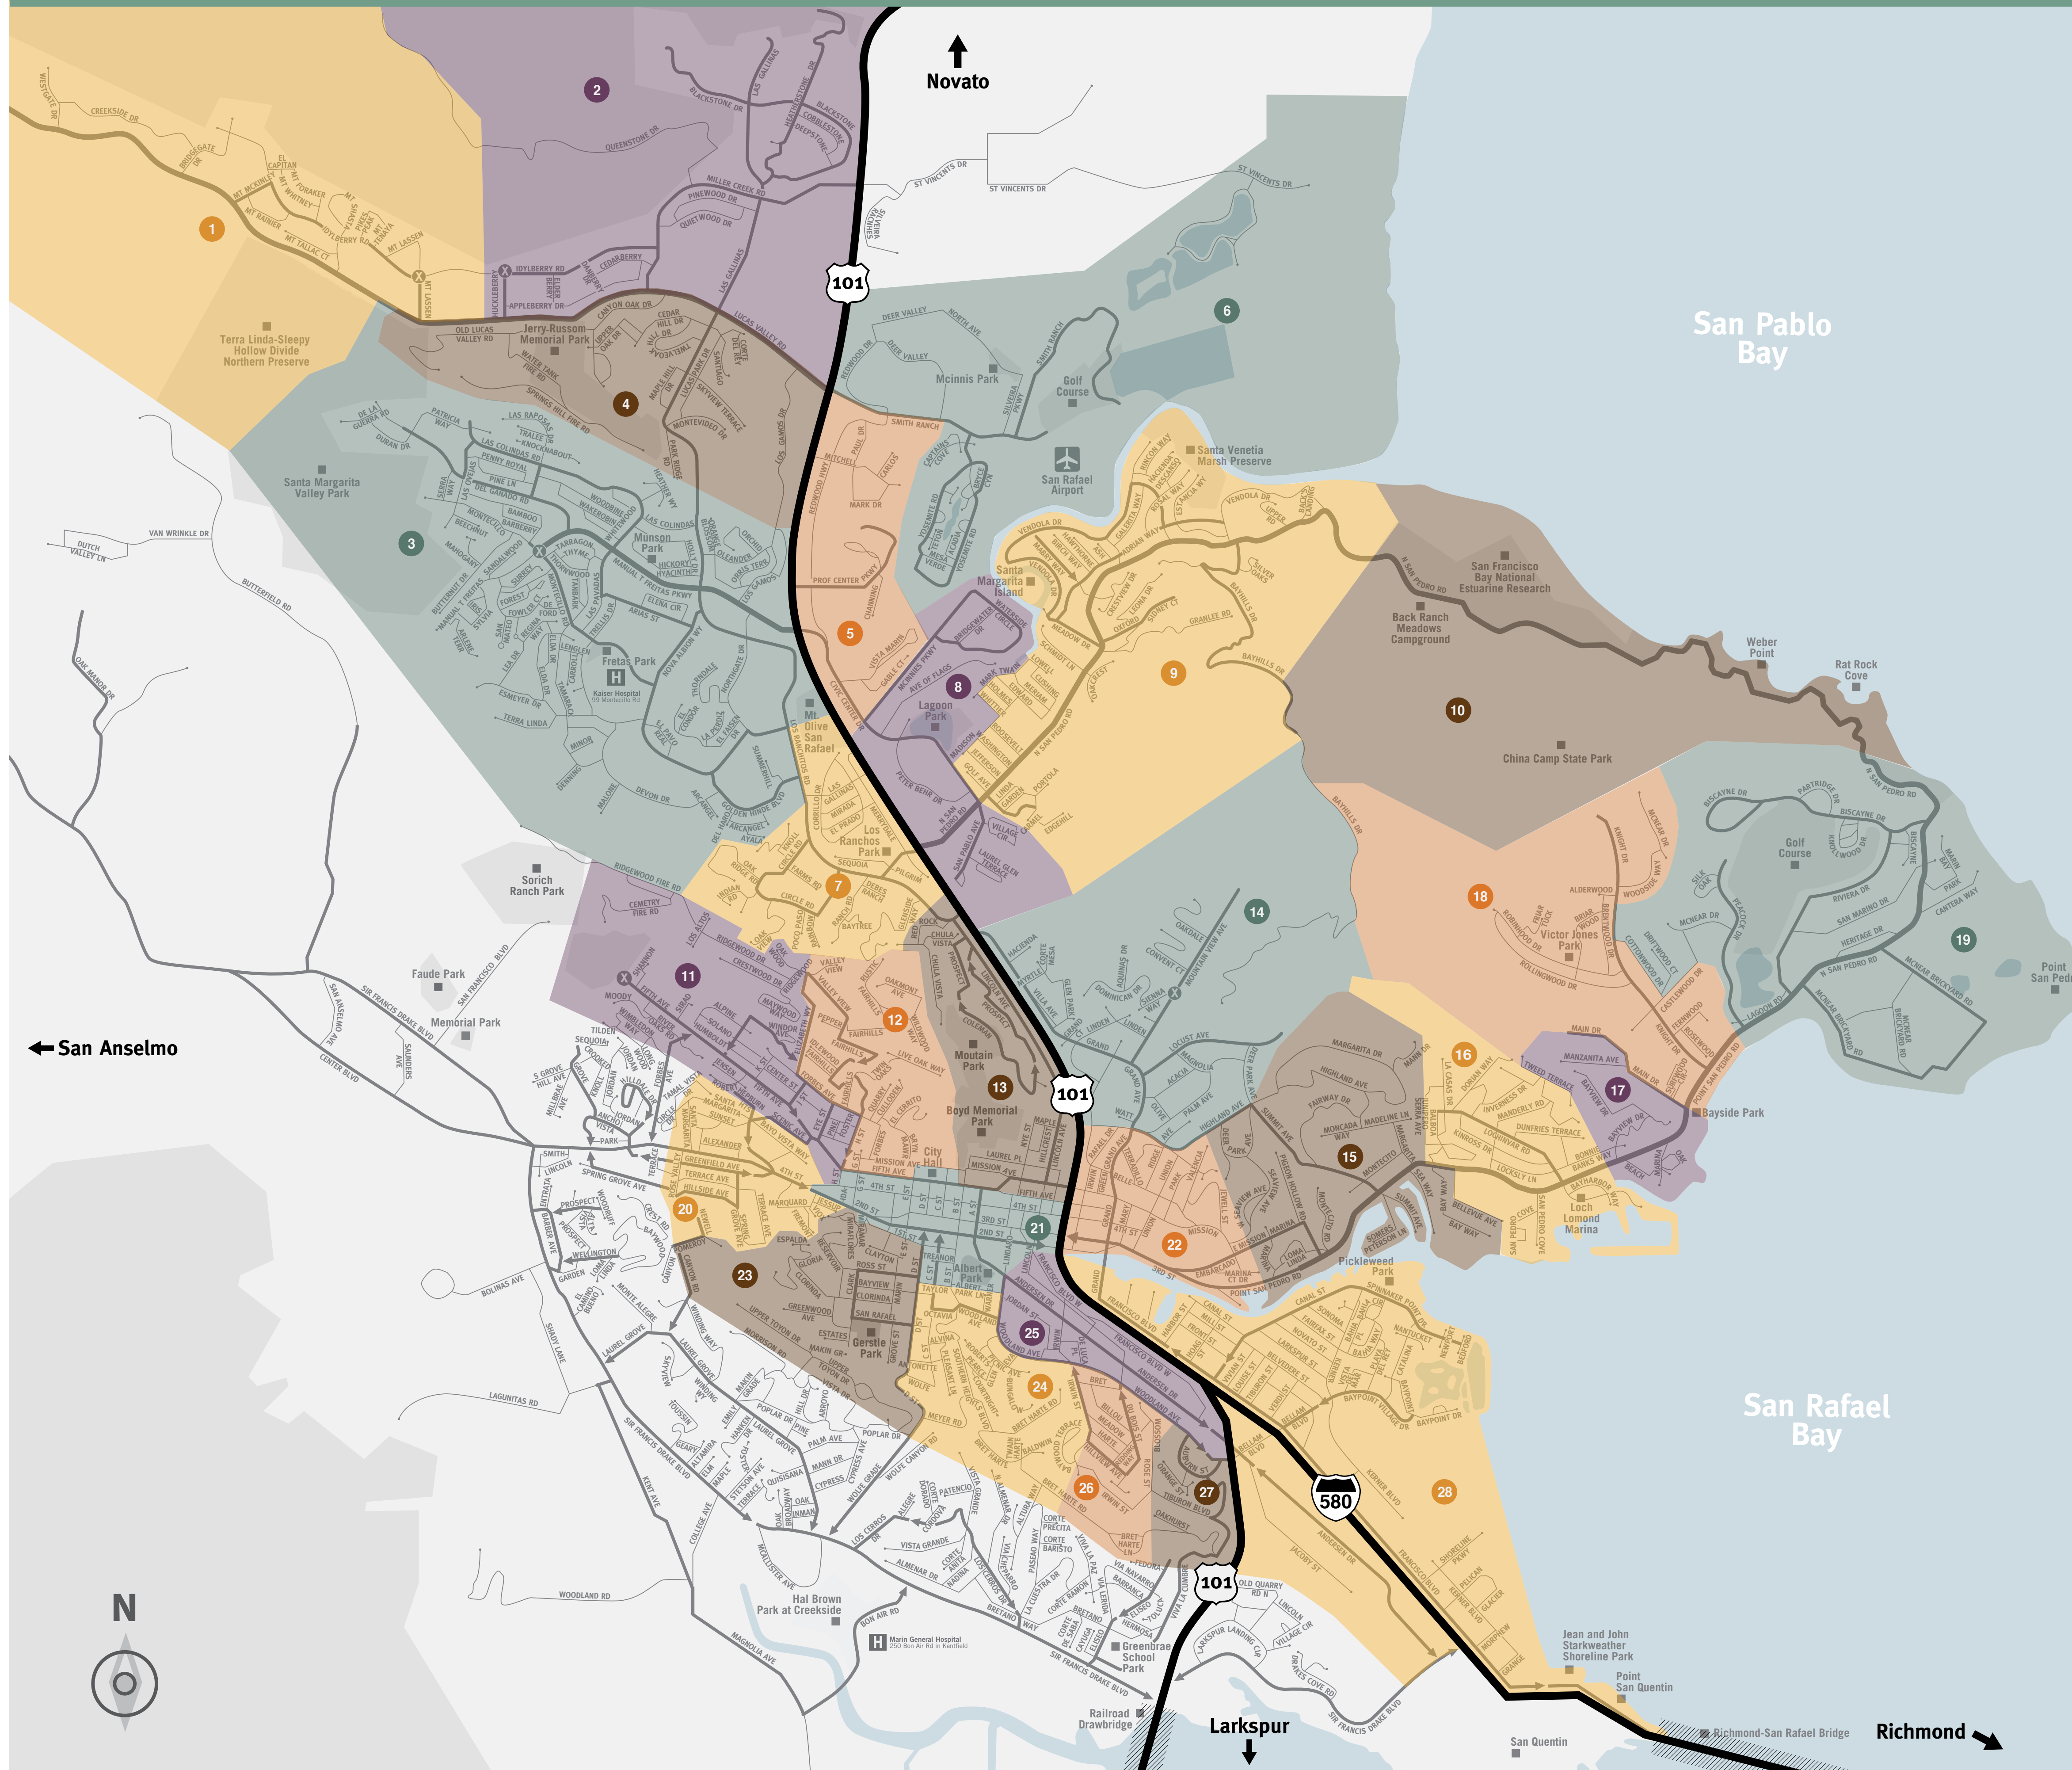

# Know your way out.

Familiarize yourself with major routes and at least two ways out of your neighborhood in case of an evacuation.

SCAN THIS QR CODE TO DOWNLOAD THESE MAPS

In Marin, authorities will use the terms **evacuation order**, **evacuation warning**, and **shelter-in-place** to alert you to the significance of the danger and provide basic instructions.

### SHELTER IN PLACE

**Stay** in your current location or the safest nearby building or temporary refuge area. May be required when evacuation isn't necessary or is too dangerous.

# Your neighborhood zones

Note where you and your family members live, work and go to school. Then mark down these locations on this map.

- 1 Lucas Valley
- 2 Marinwood
- 3 Terra Linda
- 4 Mont Marin/San Rafael Park
- 5 North San Rafael Commercial Center
- 6 Smith Ranch
- 7 Rafael Meadows/Los Ranchitos
- 8 Civic Center
- 9 Santa Venetia
- 10 China Camp
- 11 Sun Valley
- 12 Fairhills
- 13 Lincoln/San Rafael Hill
- 14 Dominican/Black Canyon
- 15 Country Club
- 16 Loch Lomond
- 17 Bayside Acres
- 18 Glenwood
- 19 Peacock Gap
- 20 West End
- 21 Downtown
- 22 Montecito/Happy Valley
- 23 Gerstle Park
- 24 Picnic Valley
- 25 Francisco Blvd West
- 26 Bret Harte
- 27 California Park
- 28 Canal