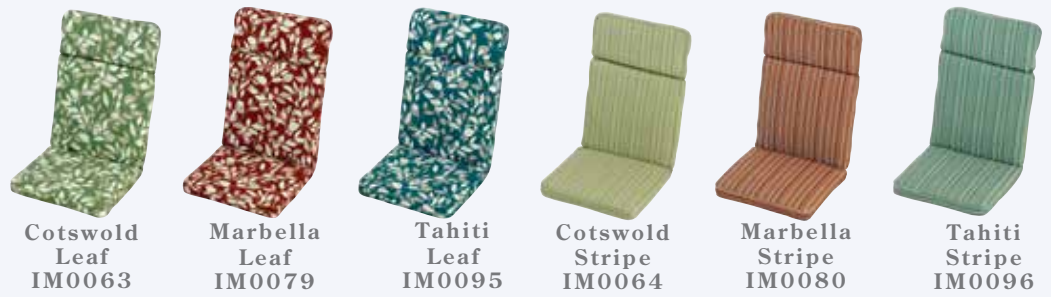

High Recliner

W: 49cm - H: 6cm - L: 116cm