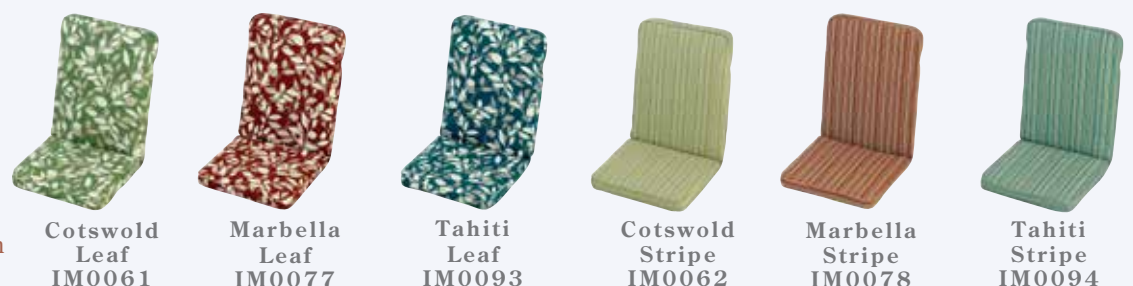

Replacement Hammock Canopies

Green **IM0555**

Black **IM0556**

Replacement Gazebo Roofs

3x3m Mocha **IM0557**

3x3m Sage **IM0558**

cushions

The cushion wear range from Masters Outdoor Leisure comes in all the classically required sizes to complement chairs, benches and sunbeds. We use quality materials and a double pipe block design, making for an excellent product. All cushions are fibre filled to reduce water retention and speed up drying time. In addition, all cushions feature a zipped cover for spot cleaning. Masters Outdoor Leisure also now offer a full range of replacement cushions for our recliners, relaxers, loungers and hammocks. Also, matching scatter cushions are available to complement your furniture.

W: 52cm - H: 5cm - L: 48cm

Low Recliner

W: 42cm - H: 5cm - L: 96cm

3 Seater Bench

W: 141cm - H: 6cm - L: 48cm

Cotswold Leaf
IM0067

Marbella Leaf
IM0083

Tahiti Leaf
IM0099