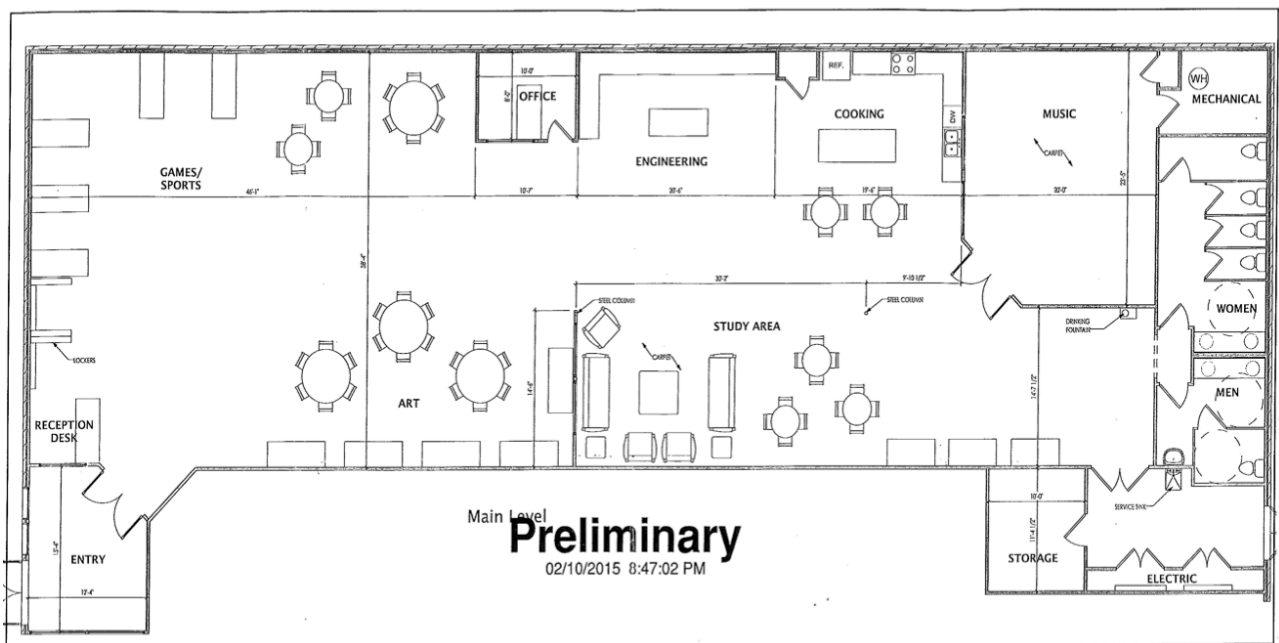

# The Shepherd's Place

*I am the Good Shepherd – John 10:14*

The outside of our location at 545 W. Plane St. Bethel, Ohio, before renovation (photo: Nadine Albenze-Smith, 6/1/15)

A preliminary blueprint of our location at 545 W. Plane St. Bethel, Ohio (photo: Nadine Albenze-Smith, 6/1/15)

# The Shepherd's Place

*I am the Good Shepherd – John 10:14*

Youth assisting with renovation of our location at 545 W. Plane St. Bethel, Ohio (photo: Nadine Albenze-Smith, 7/1/15)