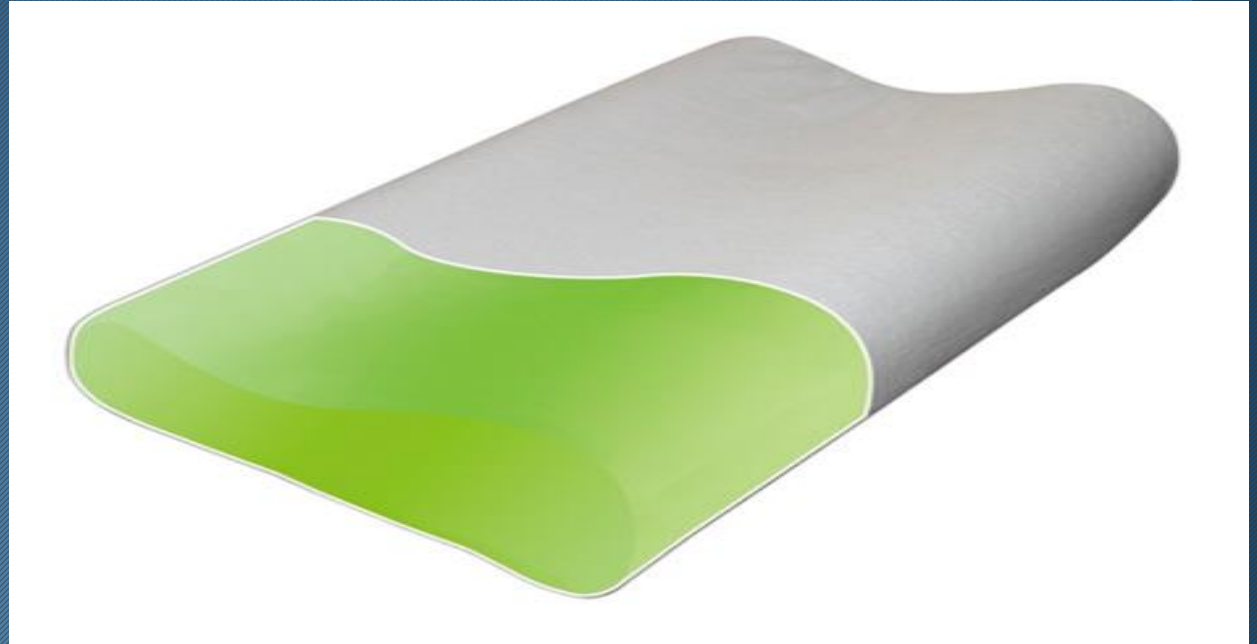

Size	Standard	Low Profile
Twin	M81X12	M83X12
Full	M81X22	M83X22
Queen	M81X32	M83X32
King	M81X42	M83X42
Cal King	M81X52	M83X52

Pillows

Travel Contour Memory Foam Pillow

- Ship 4 per case
- Great for promotions
- Each pillow comes with tote
- Ideal for back sleepers

	PATTERN
Case (4)	M82501
Single Pillow	M82501P

Traditional Latex Pillow

- 100% Poly Jacquard cover
- Ventilated NuRest Synthetic Latex
- Available in Queen and King size
- Ship 2 per case

		PATTERN
Queen Size	Case (2)	M82502
	Single Pillow	M82502P
King Size	Case (2)	M82503
	Single Pillow	M82503P