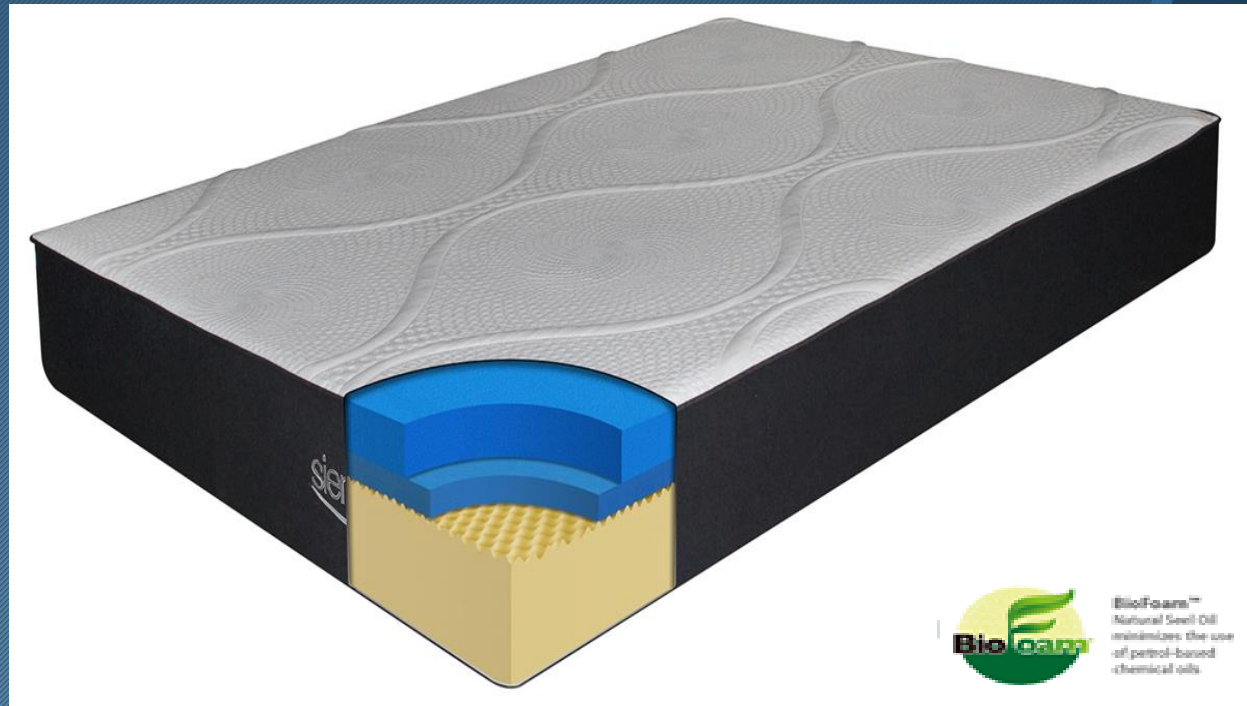

- 2.5" Mygel Foam
- 1" Reticulated High Density Foam
- 5.5" High Density Fresh Air Base foam

BioFoam™
 Natural Seed Oil
 minimizes the use
 of petro-based
 chemical oils

Size	Pattern
Twin	M97211
Full	M97221
Queen	M97231
King	M97241
Cal King	M97251

11" Mygel

sierrasleep™

11" Mygel

- 3.5" Mygel Foam
- 1" Reticulated High Density Foam
- 6.5" High Density Fresh Air Base Foam

Size	Pattern
Queen	M97331
King	M97341
Cal King	M97351

13" Mygel

sierrasleep™

13" Mygel

- 1 ½" Quilt with 1" Synthetic Latex
- 2" Mygel Foam
- 2" Synthetic Latex
- 1" Reticulated High Density Foam
- 6.5" High Density Fresh Air Base Foam

Size	Pattern
Queen	M97431
King	M97441
Cal King	M97451