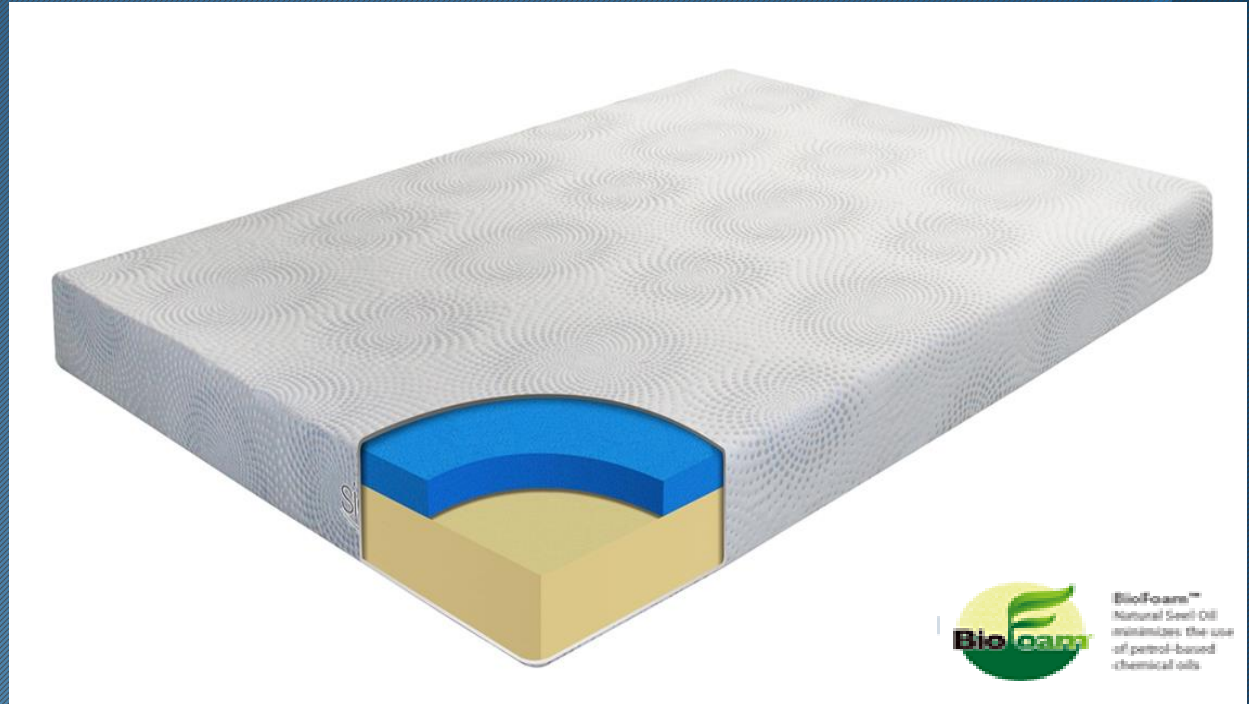

7" Mygel

sierrasleep™

7" Mygel

- 2in Mygel Foam
- 5in High Density Foam
- Upgraded luxurious knit cover

Size	Pattern
Twin	M97111
Full	M97121
Queen	M97131
King	M97141
Cal King	M97151

9" Mygel

sierrasleep™

9" Mygel

- 2.5" Mygel Foam
- 1" Reticulated High Density Foam
- 5.5" High Density Fresh Air Base foam

BioFoam™
 Natural Seed Oil
 minimizes the use
 of petro-based
 chemical oils

Size	Pattern
Twin	M97211
Full	M97221
Queen	M97231
King	M97241
Cal King	M97251

11" Mygel

sierrasleep™

11" Mygel

- 3.5" Mygel Foam
- 1" Reticulated High Density Foam
- 6.5" High Density Fresh Air Base Foam

Size	Pattern
Queen	M97331
King	M97341
Cal King	M97351

13" Mygel

sierrasleep™

13" Mygel