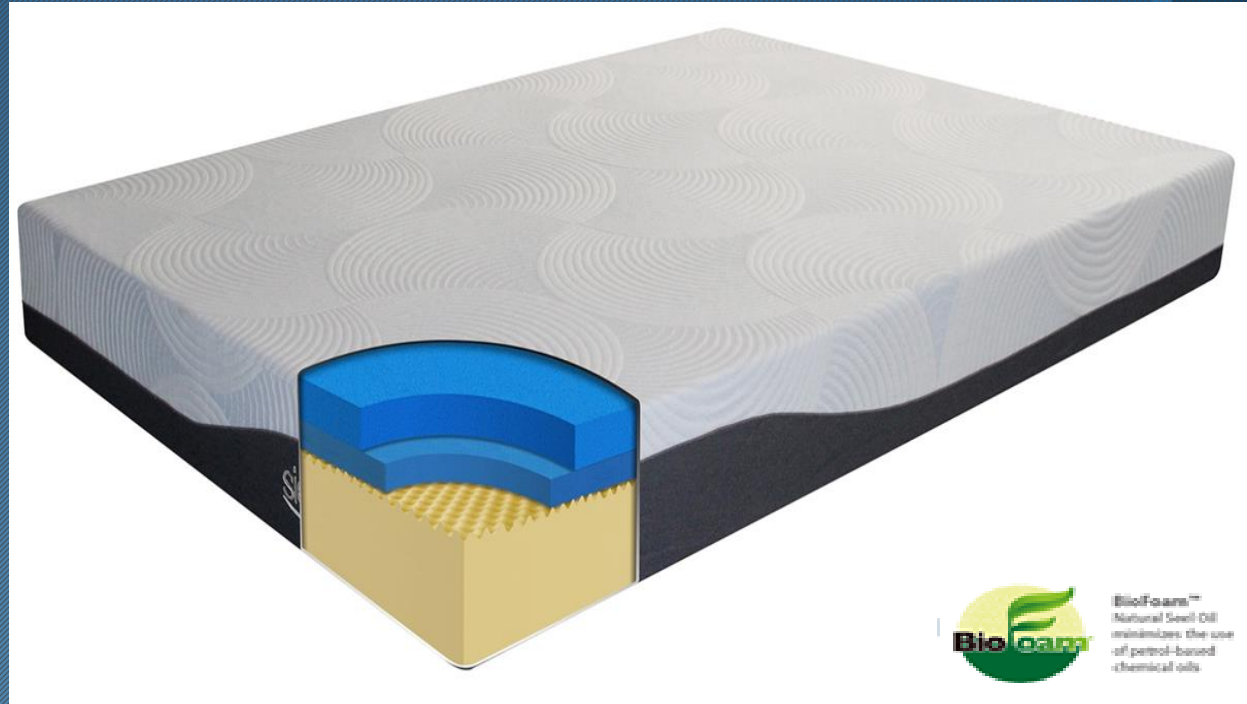

7" Mygel

sierrasleep™

7" Mygel

- 2in Mygel Foam
- 5in High Density Foam
- Upgraded luxurious knit cover

Size	Pattern
Twin	M97111
Full	M97121
Queen	M97131
King	M97141
Cal King	M97151

9" Mygel

sierrasleep™

9" Mygel

- 2.5" Mygel Foam
- 1" Reticulated High Density Foam
- 5.5" High Density Fresh Air Base foam

BioFoam™
 Natural Seed Oil
 minimizes the use
 of petro-based
 chemical oils

Size	Pattern
Twin	M97211
Full	M97221
Queen	M97231
King	M97241
Cal King	M97251