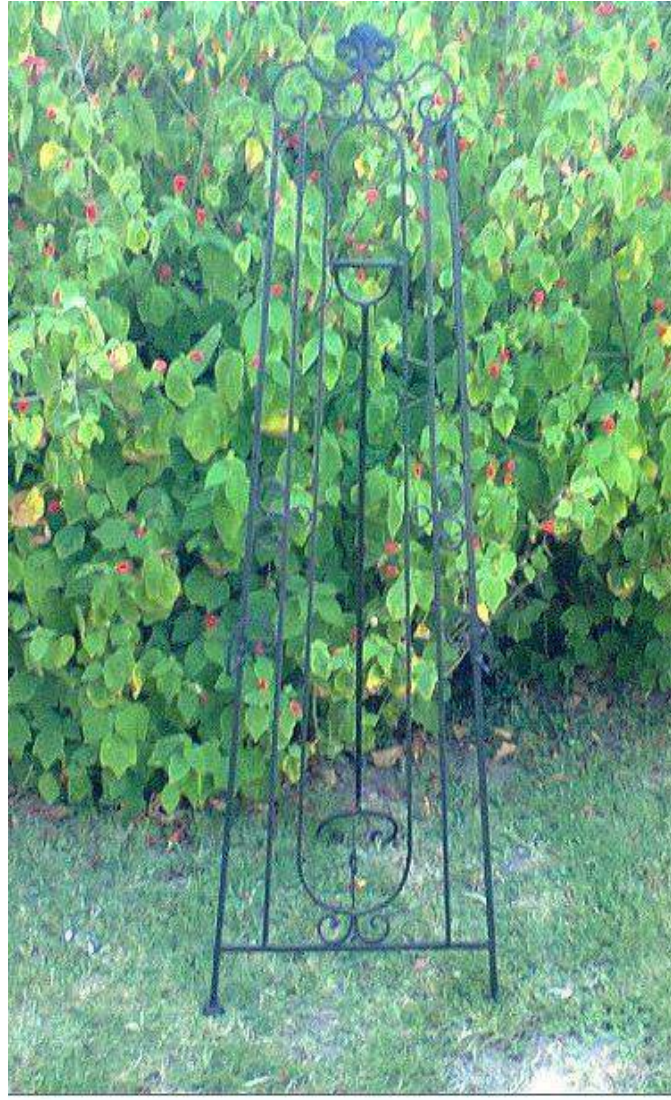

Hire Stuff Event Décor has different shapes and sizes of wooden and chalkboard signs for your next event. Use our easels and stands to make the display perfect!

Large Chalkboard (excl. easel)
Size: 72cm x 95cm
R90

Small hearts 12cm x 11cm
R3 EACH

Frameless chalkboard (excl. easel)
SIZE: 70cm x 80cm
R40

Large hearts with strings
SIZE: 30cm x 35cm
R10 EACH

White antique frame
SIZE: 50cm x 50cm
With chalkboard R40 EACH
Without chalkboard R30

Party on sign
R30

Wooden artist easel
Size: 166cm
R60 EACH

Decorative metal easel
143cm
R90 EACH

Decorative metal easel
120cm
R80 EACH

DRINK STATION

A Drink Station is a fun and trendy way to add something different to your event!