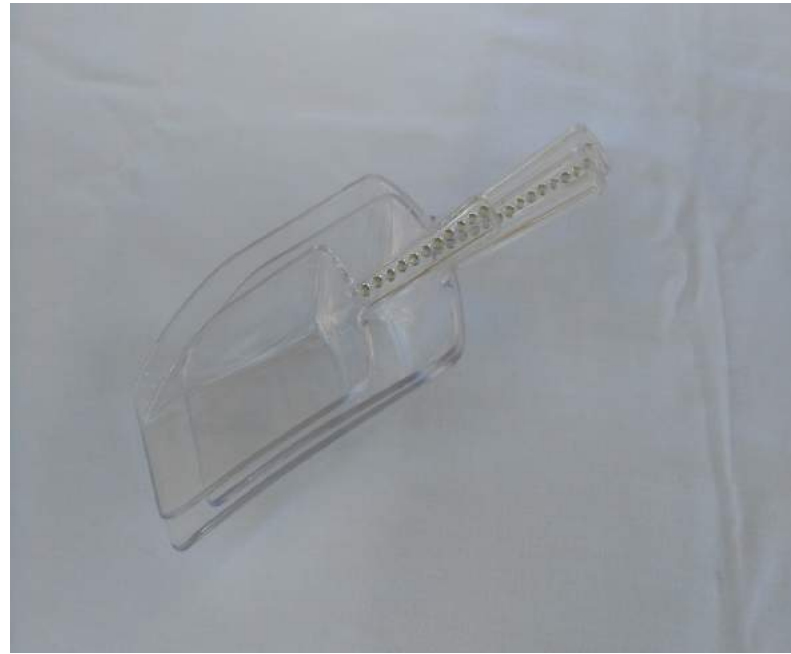

Consol jars
From R3(sml), R5(med), R10
(lrg) EACH

Small Candy bowl
R3 EACH

Candy Jar (05)
R30 EACH

Candy Jar (04) Size 29cm
R30 EACH

Candy Jar (03)-Size: 30cm
R35 EACH

19cm clear cake stand R15

Embossed cake stand R45

Candy scoops R5 each

Small candy jar with dome
R15

Candy jar (02) - R35

Large Candy jar 41cm
R50

Tall candy jars R15 each

Clear 25cm cake stand R20

Clear 3tier cupcake stand
R75

Silver cake stand LARGE
R30 EACH

32cm clear cake stand R35

White square platter
R15 EACH
Size: 30cm x 30cm

White cake stand R30

3 bowl stand R35

Tea pot—use for flowers
R20

3-tier cupcake stand R25

Pink Cake stand R25

Vintage cupcake stand single
R15