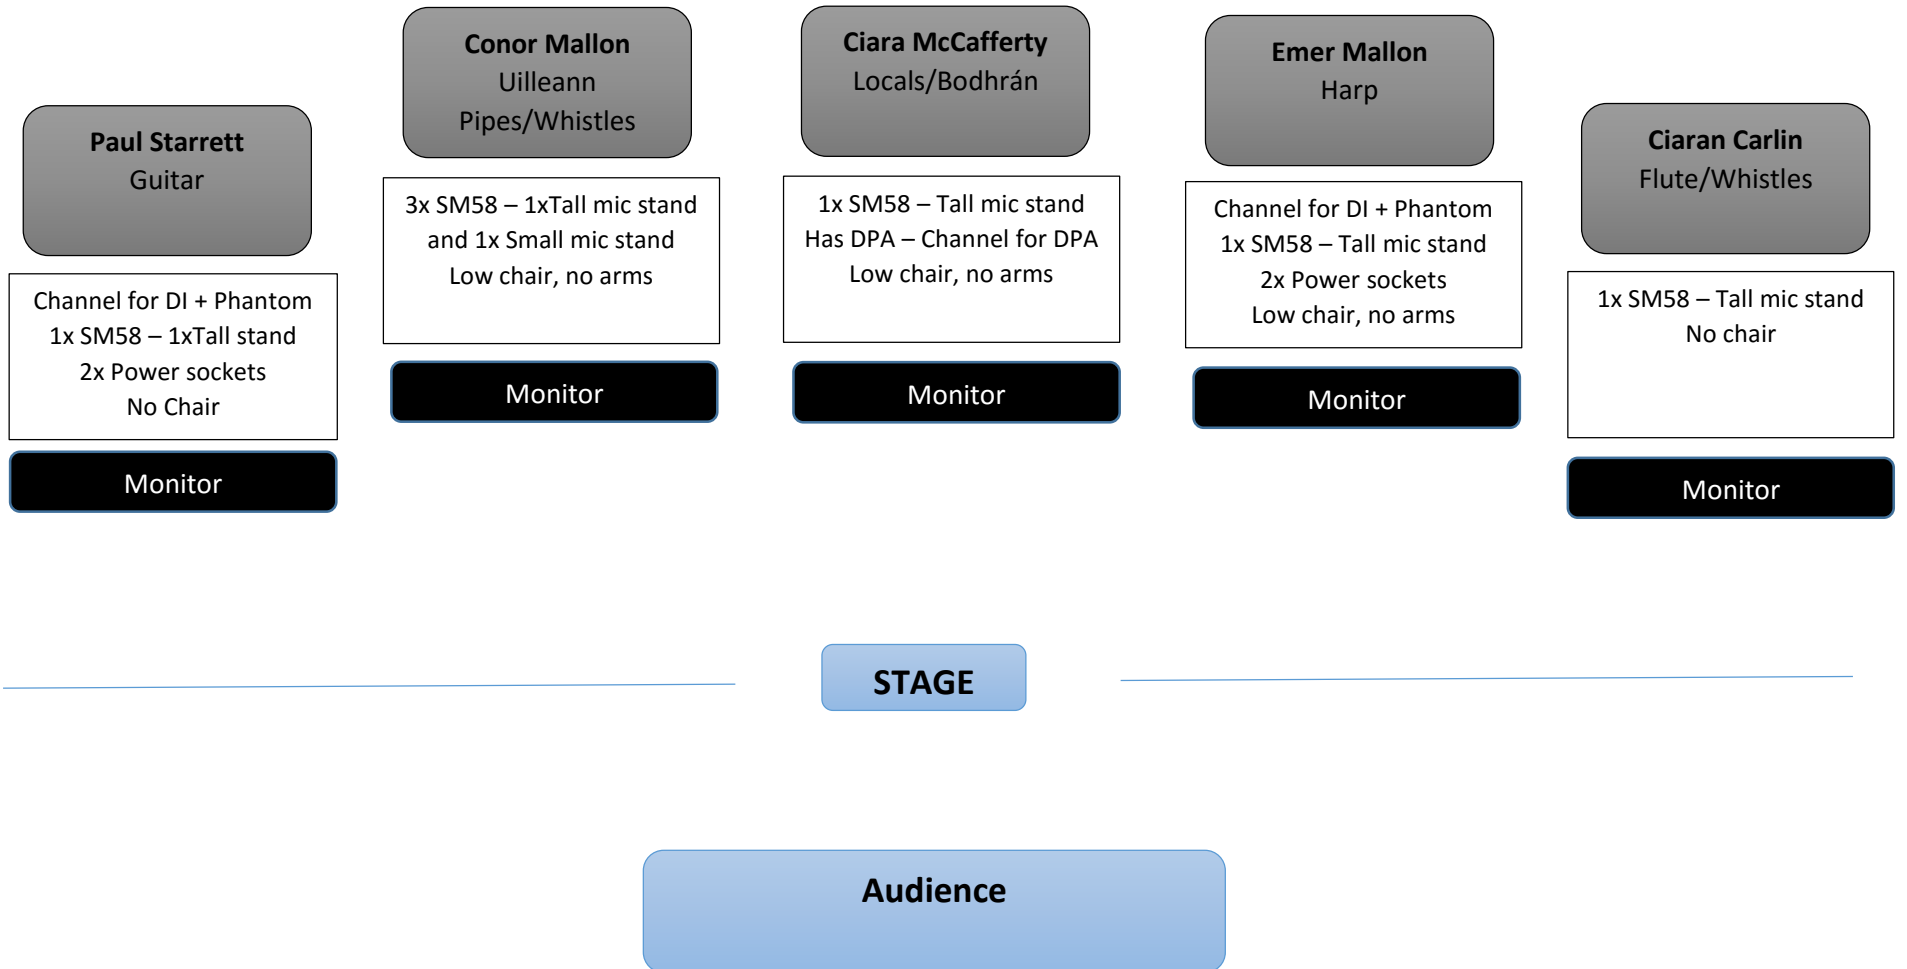

Connla Stage Plan

Conhla

Tech Rider

3 x Chairs without arms
5 x Tall mic stands and 1 x Small mic stand
7 x SM58 (Or similar)
2 x XLR lead with Phantom Power
1 x XLR lead for DPA

Channel List

Channel 1.	Guitar	XLR lead with Phantom
Channel 2.	Vocal	SM58
Channel 3.	Pipes High	SM58
Channel 4.	Pipes Low	SM58
Channel 5.	Whistles	SM58
Channel 6.	Bodhrán	Brings own DPA, XLR required.
Channel 7.	Vocal	SM58
Channel 8.	Harp	XLR lead with Phantom
Channel 9.	Vocal	SM58
Channel 10.	Flute/Whistles	SM58

Hospitality

Access to a backstage changing room with refreshments provided. Selection of fruit, snacks and drinks available on arrival to the venue. An ironing board and iron. Water and towels available for each performer where possible.