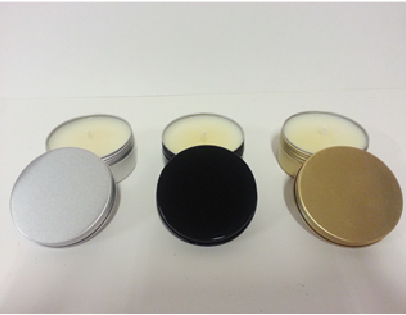

Pic. 2d

3. Coloured Wax Candles

Pic. 3a

Pic. 3b

Pic. 3c

4. Real chrome plated metal lid candles

Pic. 4a

Pic. 4b

Pic. 6a

Pic. 6b

7. Ceramic candles

Pic. 7a

8. Wooden lid candles

Pic. 8a

Pic. 8b

9. Metal tin and Travel tin candles

Pic. 9a

Pic. 9b

Pic. 9c

10. Aroma Reed Diffusers

Pic. 10

Luxury aroma reed diffuser
100ml with 20% fragrance
Many scents available.
Chrome effect lid
And gift box
8 Polyester fibre reed sticks

100ml with exquisite rock spheres
decoration inside bottle, each sphere
uniquely natural and multi coloured

Pic. 10 a

Pic. 10 b

40 ml- Silver

Pic. 10 c

40 ml- Gold

Pic. 10 d

40 ml- White

Pic. 10 e