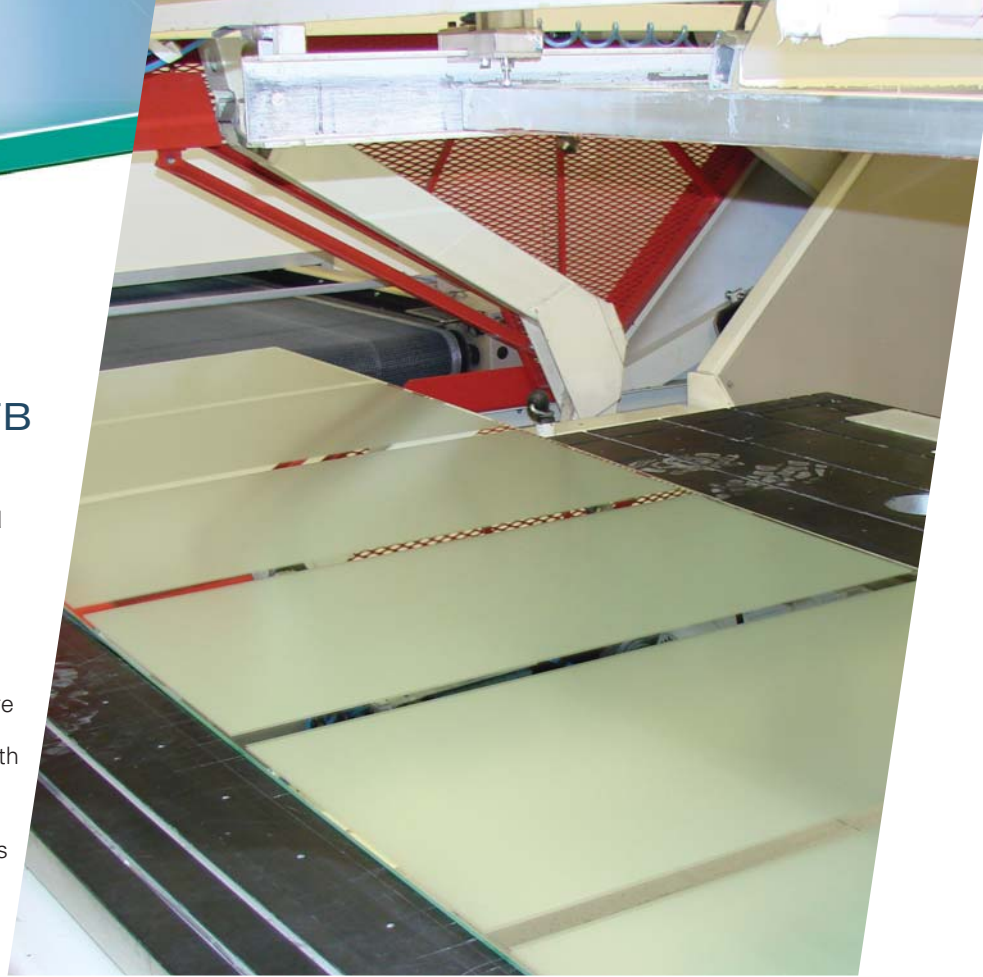

Stock can be delivered in either pack quantities as indicated in the brackets or loose for hand-ball off loading.

Our fleet of purpose-built glass carrying vehicles are all curtain sided with retractable roofs.

Stock Glass

4mm Frosted Screen-Printed Silvered Float SFB

- Screen printed etch effect mirrors – UV printed etched designs on silvered float stock
- Available in 914/1220 x 2440mm stock plates, safety film backed and protective face filmed
- Designs that you can cut to any size you require
- Choose from our designs or, in consultation with us, produce a range of your own
- Printed lacquered float – see Decorative Effects