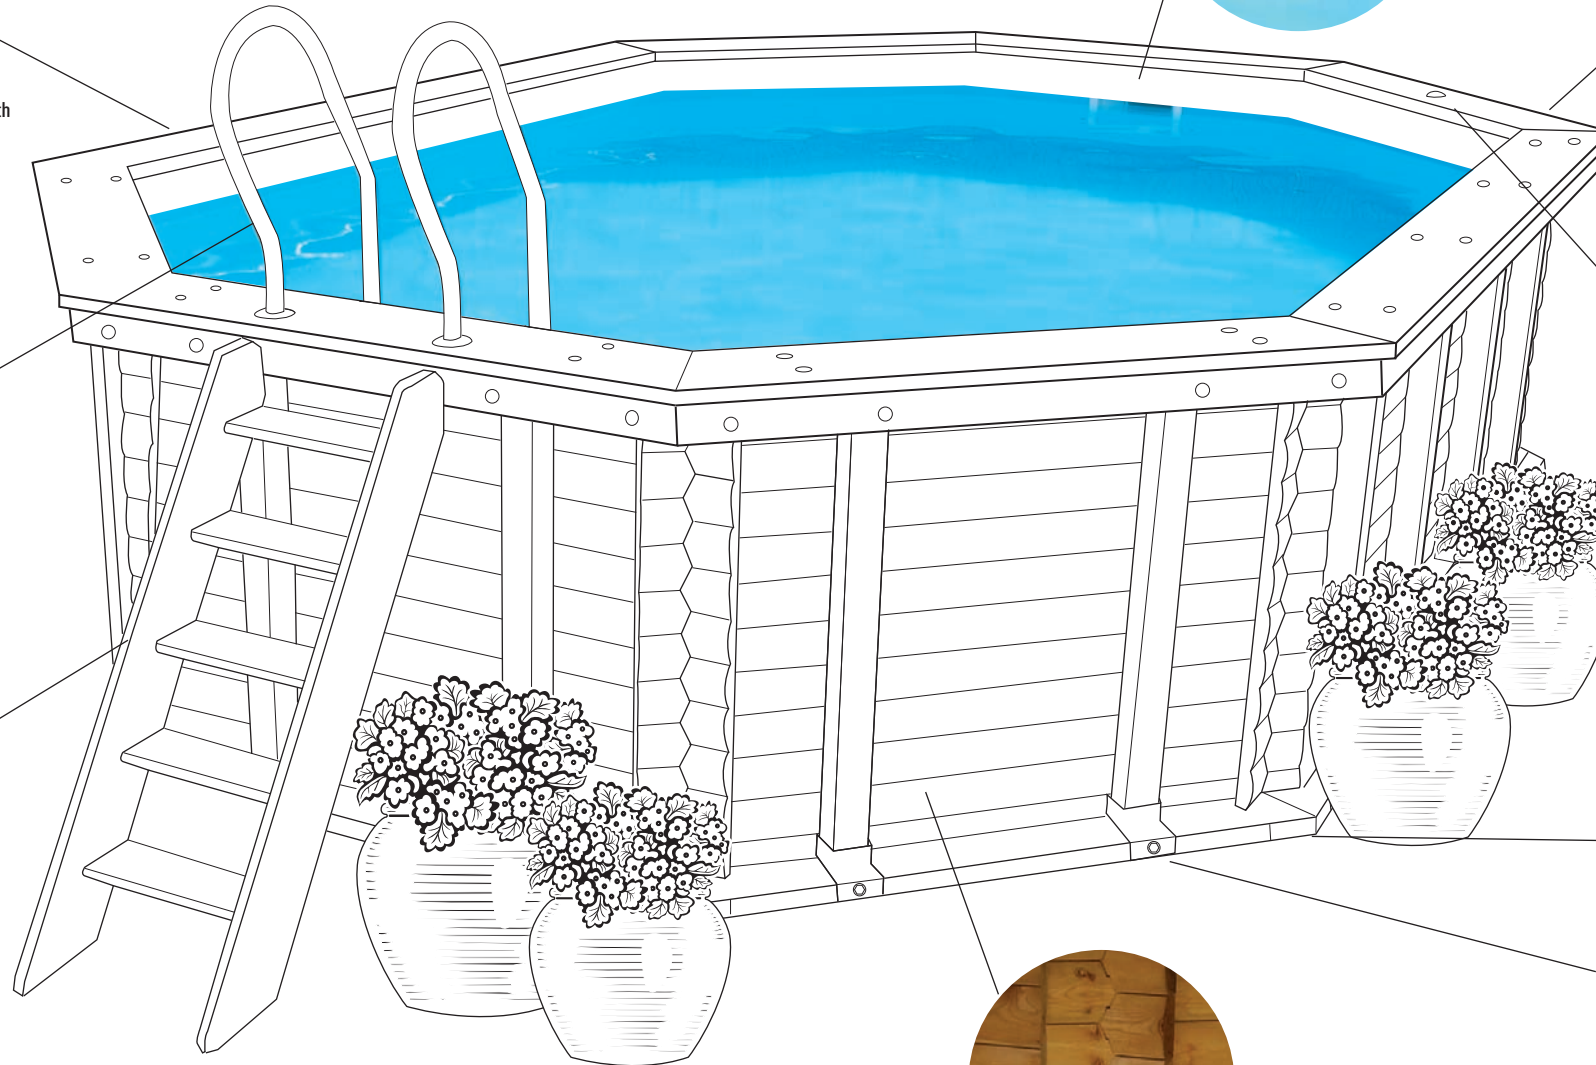

Flow & Return Fittings

Our pool boasts a full size Certikin skimmer with inlets and suction fittings to match.