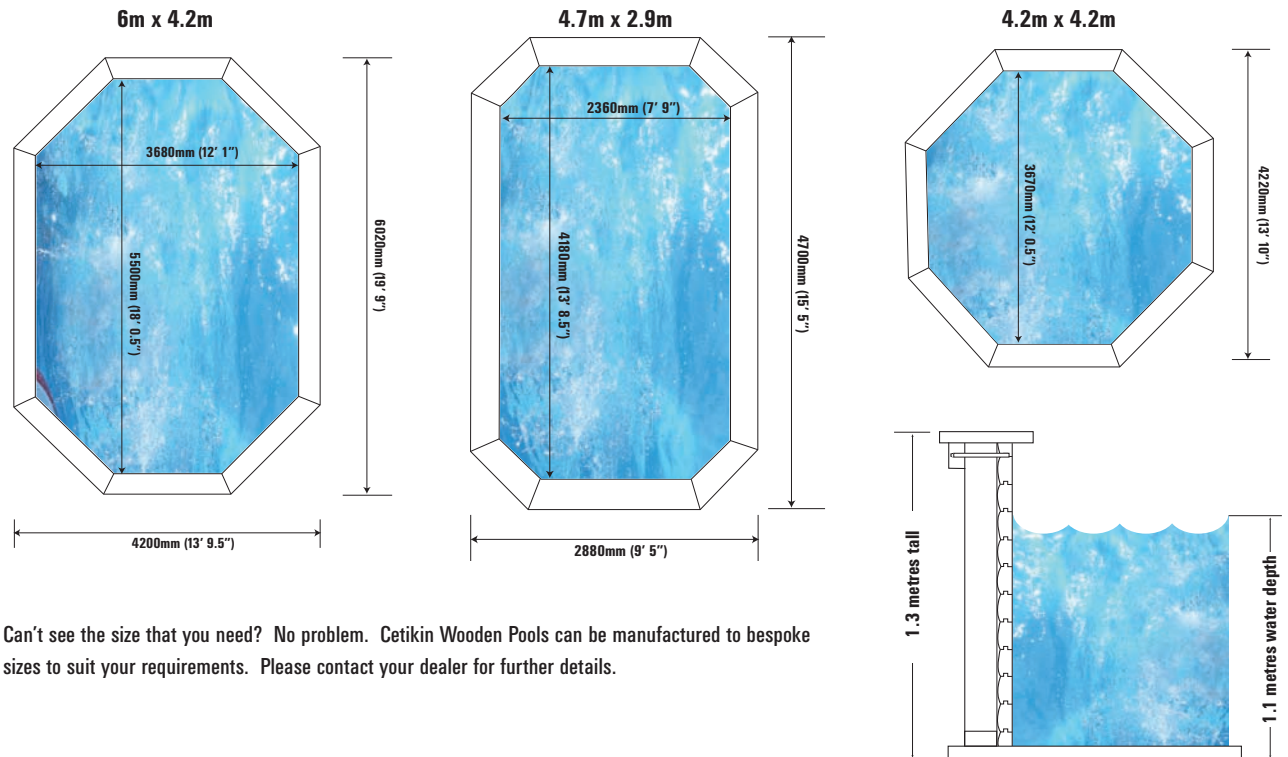

Dimensions

Can't see the size that you need? No problem. Certikin Wooden Pools can be manufactured to bespoke sizes to suit your requirements. Please contact your dealer for further details.

Pool Package

Pool package includes:

- Certikin Skimmer
- Certikin Return Flow Fittings
- Certikin Stainless Steel Internal Ladder
- Wooden External Steps
- Certikin (30 thou) Vinyl Liner
- Filtration Pump
- Filter
- Maintenance Kit
- Solar Bubble Cover

Liner Patterns

All our liners are manufactured in the UK at Certikin's purpose-built factory from the finest (30thou) materials using the most sophisticated technology in cutting and welding. Liners are available in the colours above as standard. Bespoke alternatives are available – please ask for details.