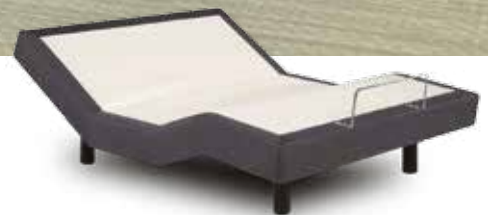

STORAGE BASES & ADJUSTABLE BEDS

STANDARD & STORAGE BASES

- Solid timber construction
- H/D metal drawer glides
- Create more room
- Guaranteed to last
- Maximise your storage space
- Available in a range of drawer options
- Either side or on the end
- Fully upholstered drawer fronts and frame
- Available in all bed sizes

MAZON MV20 ADJUSTABLE BASES

- 129Kg safe working load incl mattress
- Head and foot lift
- Flexible slat system and whisper quiet motor
- Choice of fabrics and feet (glides or castors)
- All sizes available
- 10 year warranty

MAZON MV30&50 ADJUSTABLE BASES

- Wall snuggler system
- Wireless controls (with backlit remote)
- Auto flat position
- Zero gravity pre-set position
- Anti-snore pre-set position
- Programmable positions
- Massage waves - 4 pre programmed wave massage and 10 intensity levels
- One fabric colour (dark grey)
- 20 year warranty