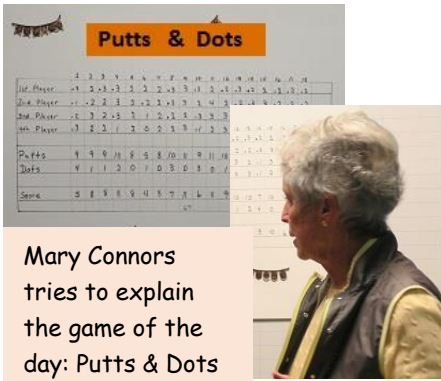

October 26, 2016

Super Guest Day

Mary Connors tries to explain the game of the day: Putts & Dots

Dawn is SURE we all understand the game. Mary is not so sure.....

Some of our favorite ladies enjoy lunch (L to R): Muriel Brandt; Pat Campbell; Bette Iocca; Patti Galbreath; Ruth Hurd. Behind Muriel is Joy Fabiano's head!

Closest to the Pin:

Gayle Maita 3' 9 1/2 "
Mary Connors 2' 7 1/2 "
Carol Tolan 7' 2"

A view down the #1 Hole. Beautiful!
The Hole is beautiful, too!

Lots of players participated and enjoyed lunch afterwards...