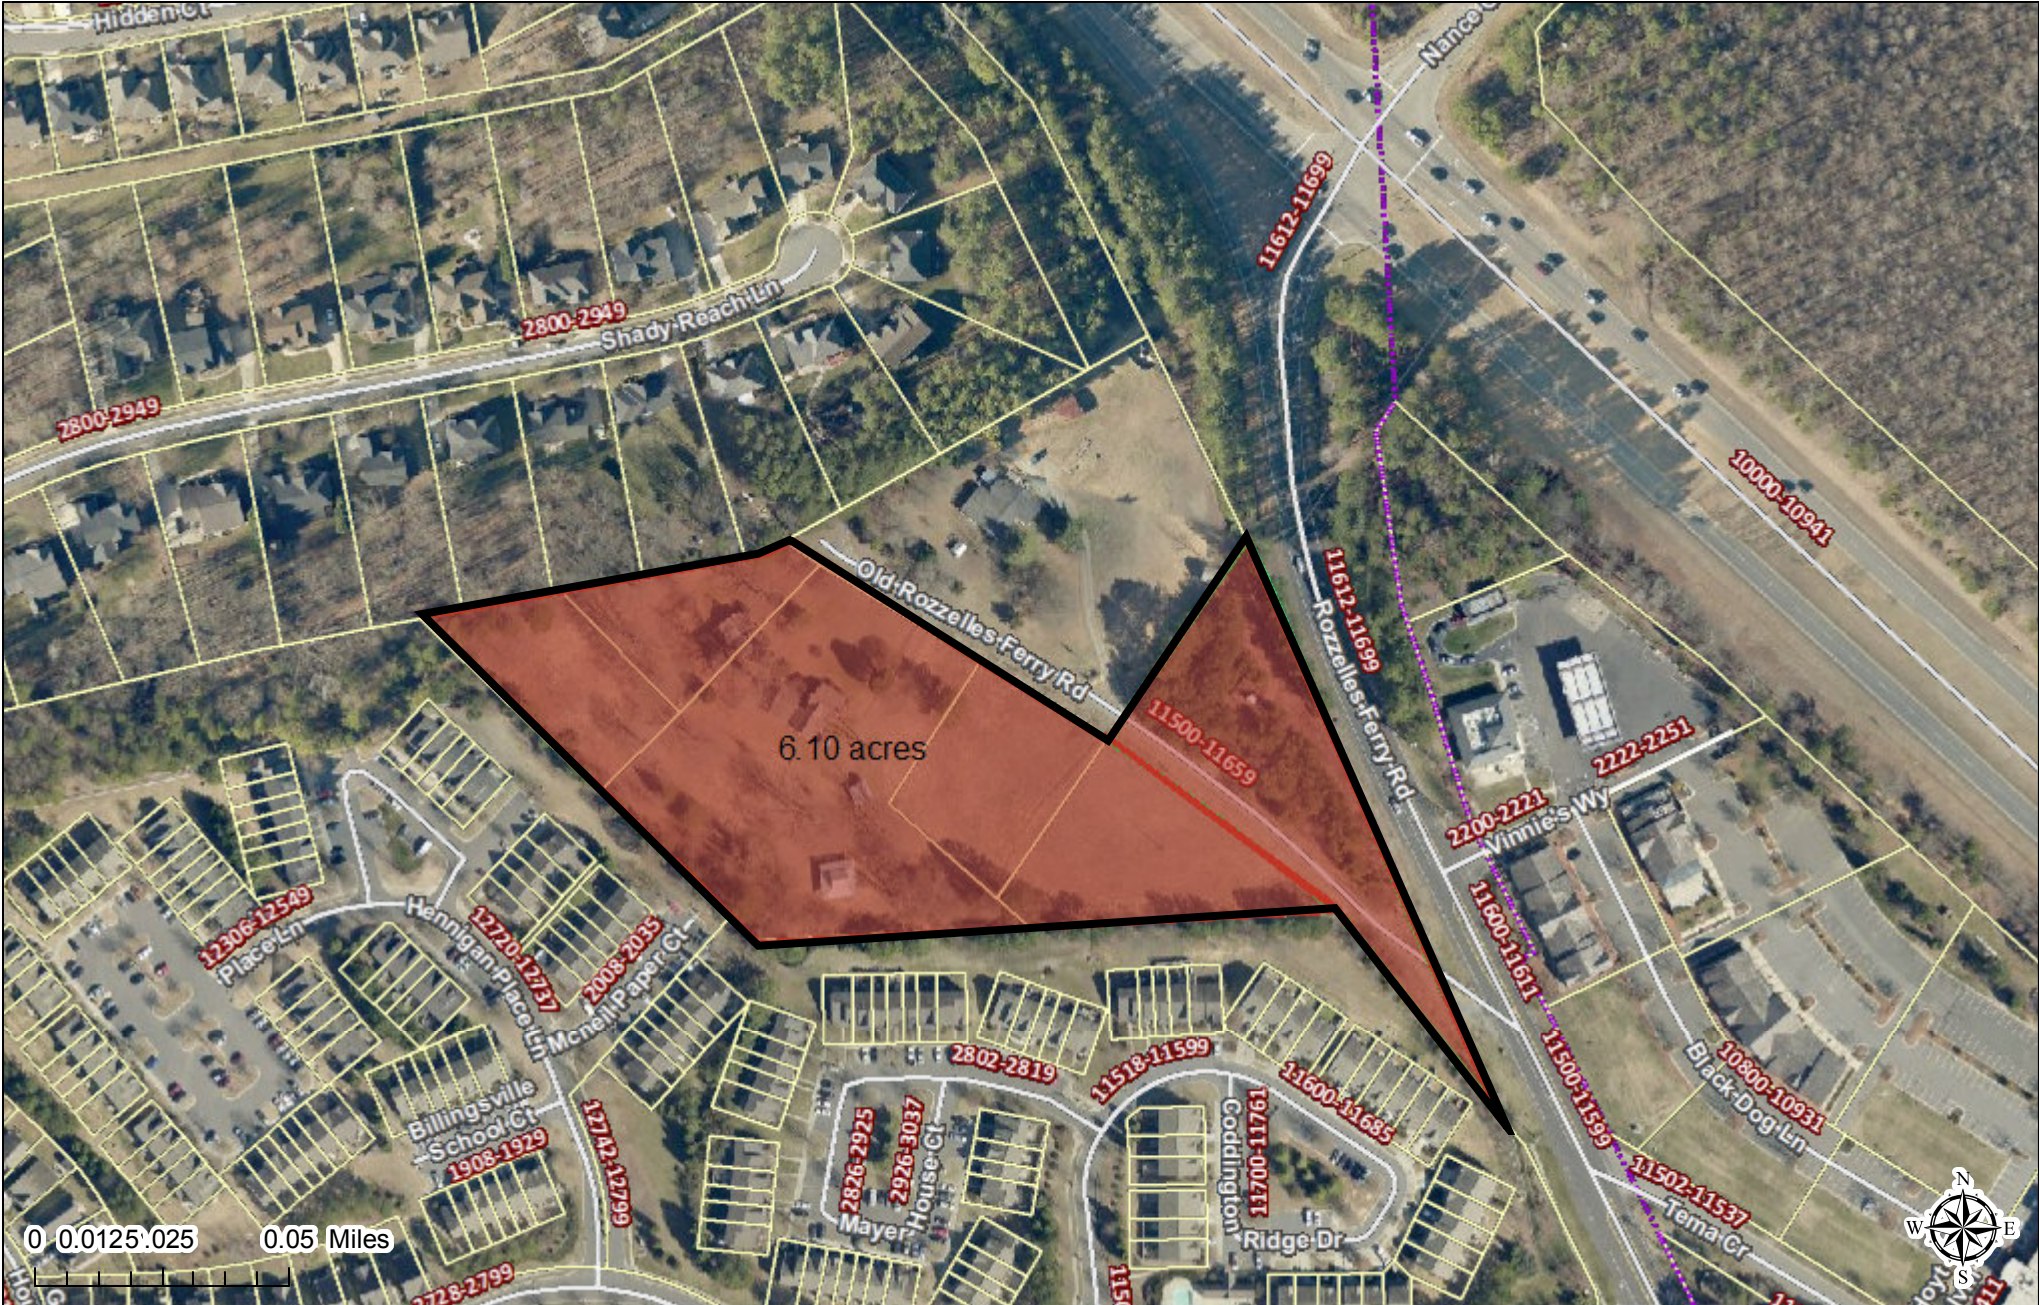

Polaris 3G Map – Mecklenburg County, North Carolina

6.10 acres(265879.97 sq ft)

Date Printed: 12/22/2015 2:09:23 PM

This map or report is prepared for the inventory of real property within Mecklenburg County and is compiled from recorded deeds, plats, tax maps, surveys, planimetric maps, and other public records and data. Users of this map or report are hereby notified that the aforementioned public primary information sources should be consulted for verification. Mecklenburg County and its mapping contractors assume no legal responsibility for the information contained herein.