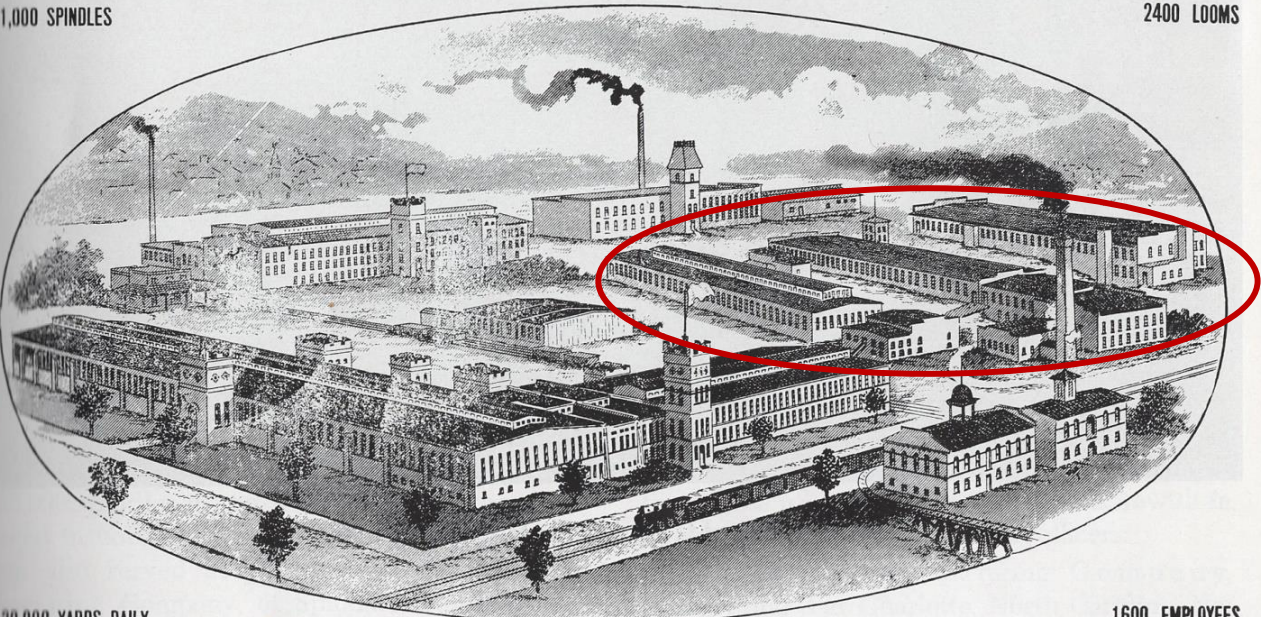

Manufacturers of Domino Gingham

61,000 SPINDLES

2400 LOOMS

120,000 YARDS DAILY

1600 EMPLOYEES

MILLS AT CHARLOTTE AND HUNTERSVILLE, N. C., AND ROCK HILL, S. C.

circa 1905-1911 rendering with Highland Park Mill No. 1 circled in red