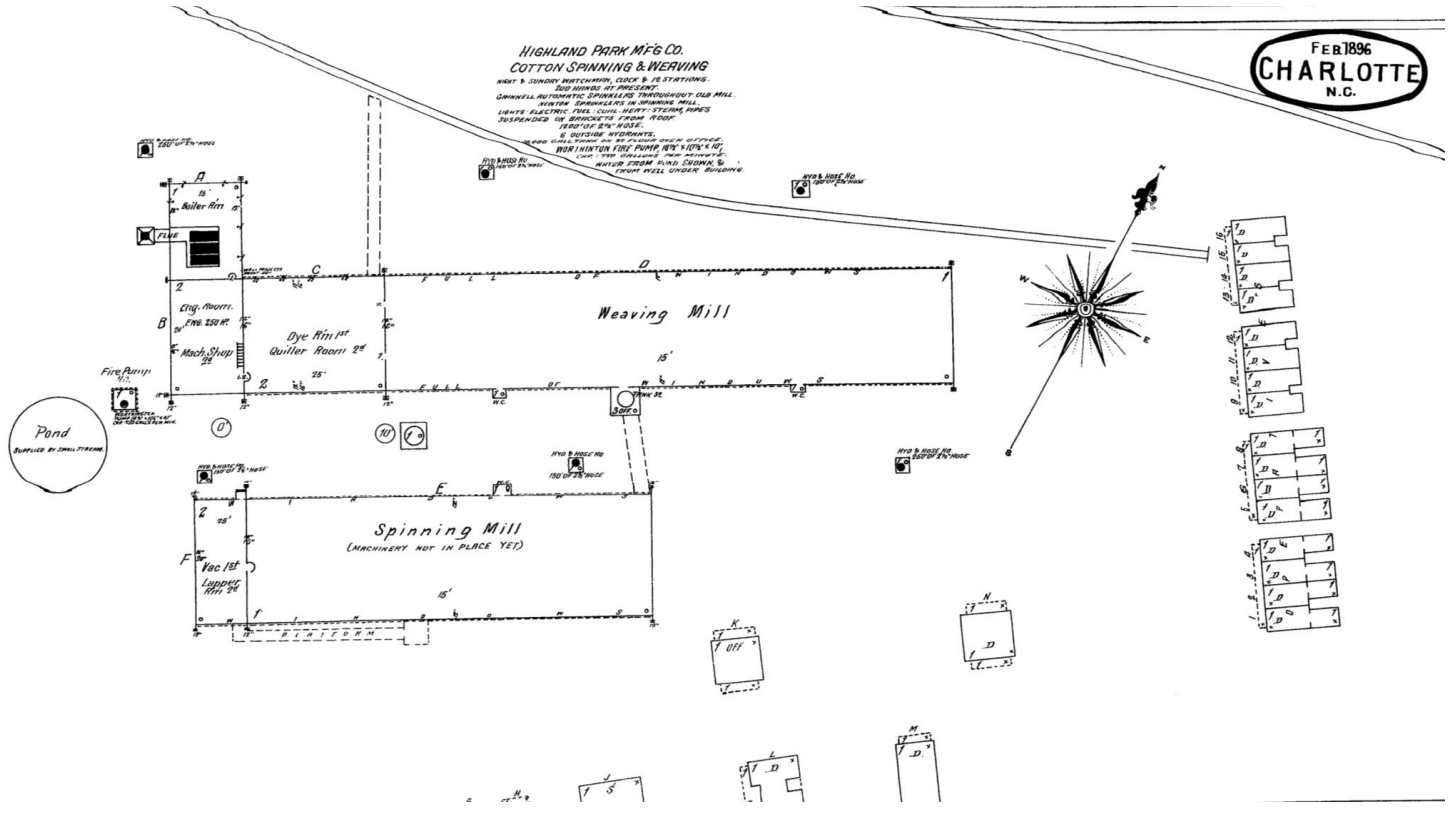

FEB 1896
CHARLOTTE
N.C.

Sanborn Fire Insurance Company Map, Charlotte, North Carolina, February 1896, Sheet 12

Highland Park Mill No. 1 Sanborn Fire Insurance Company maps
compiled by Fearnbach History Services, Inc. / January 2016