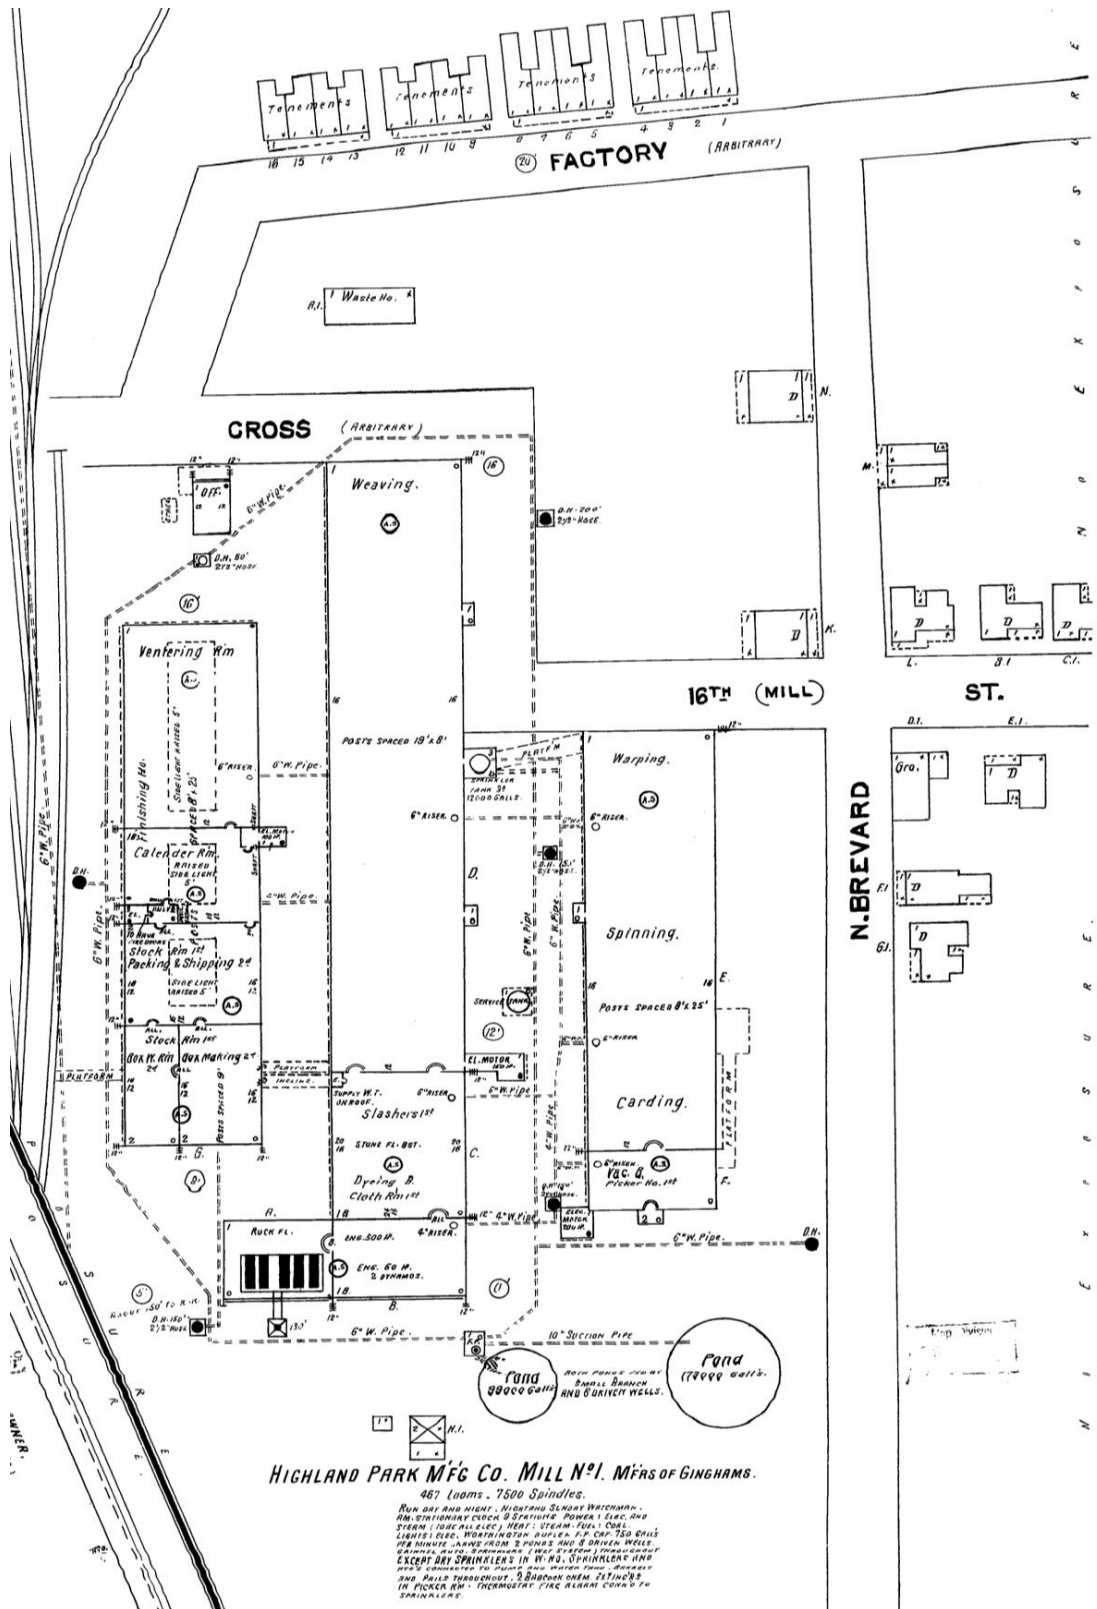

Sanborn Fire Insurance Company Map, Charlotte, North Carolina, May 1905, Sheet 31