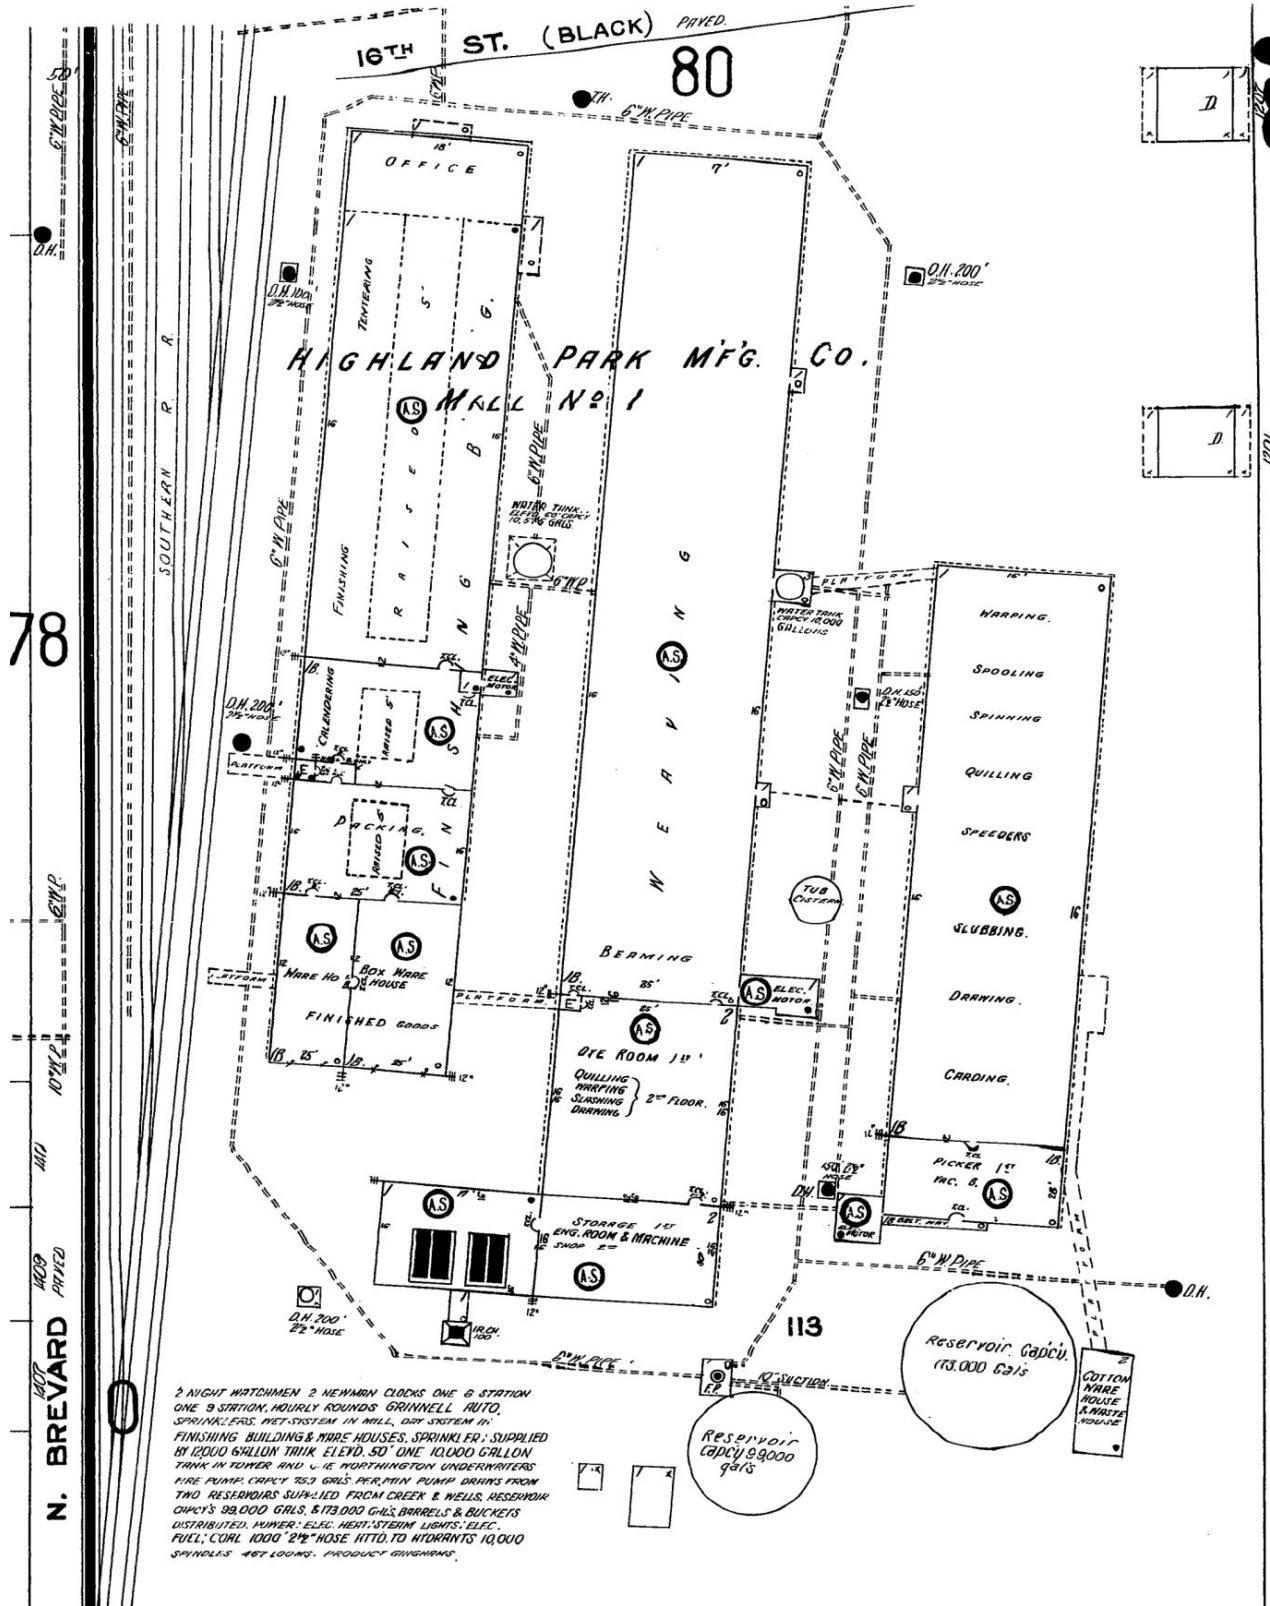

Sanborn Fire Insurance Company Map, Charlotte, North Carolina, 1911, Sheet 8