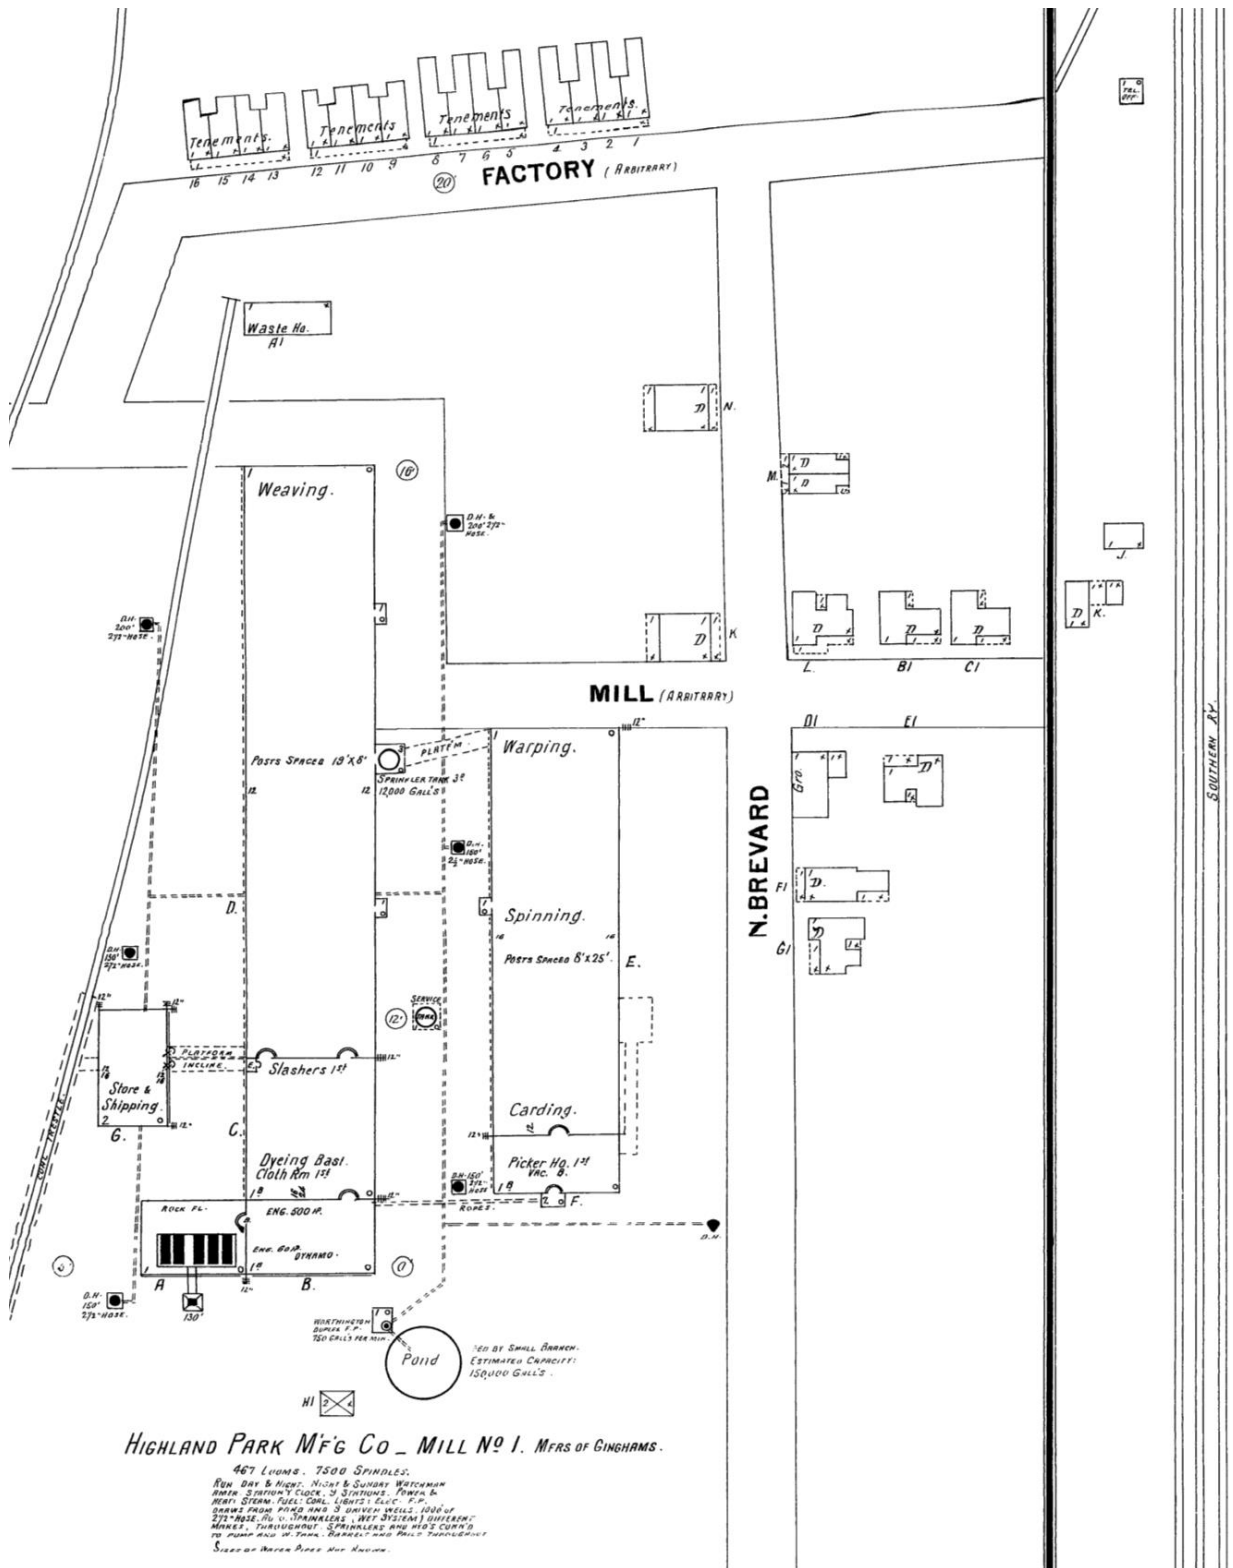

Sanborn Fire Insurance Company Map, Charlotte, North Carolina, August 1900, Sheet 20