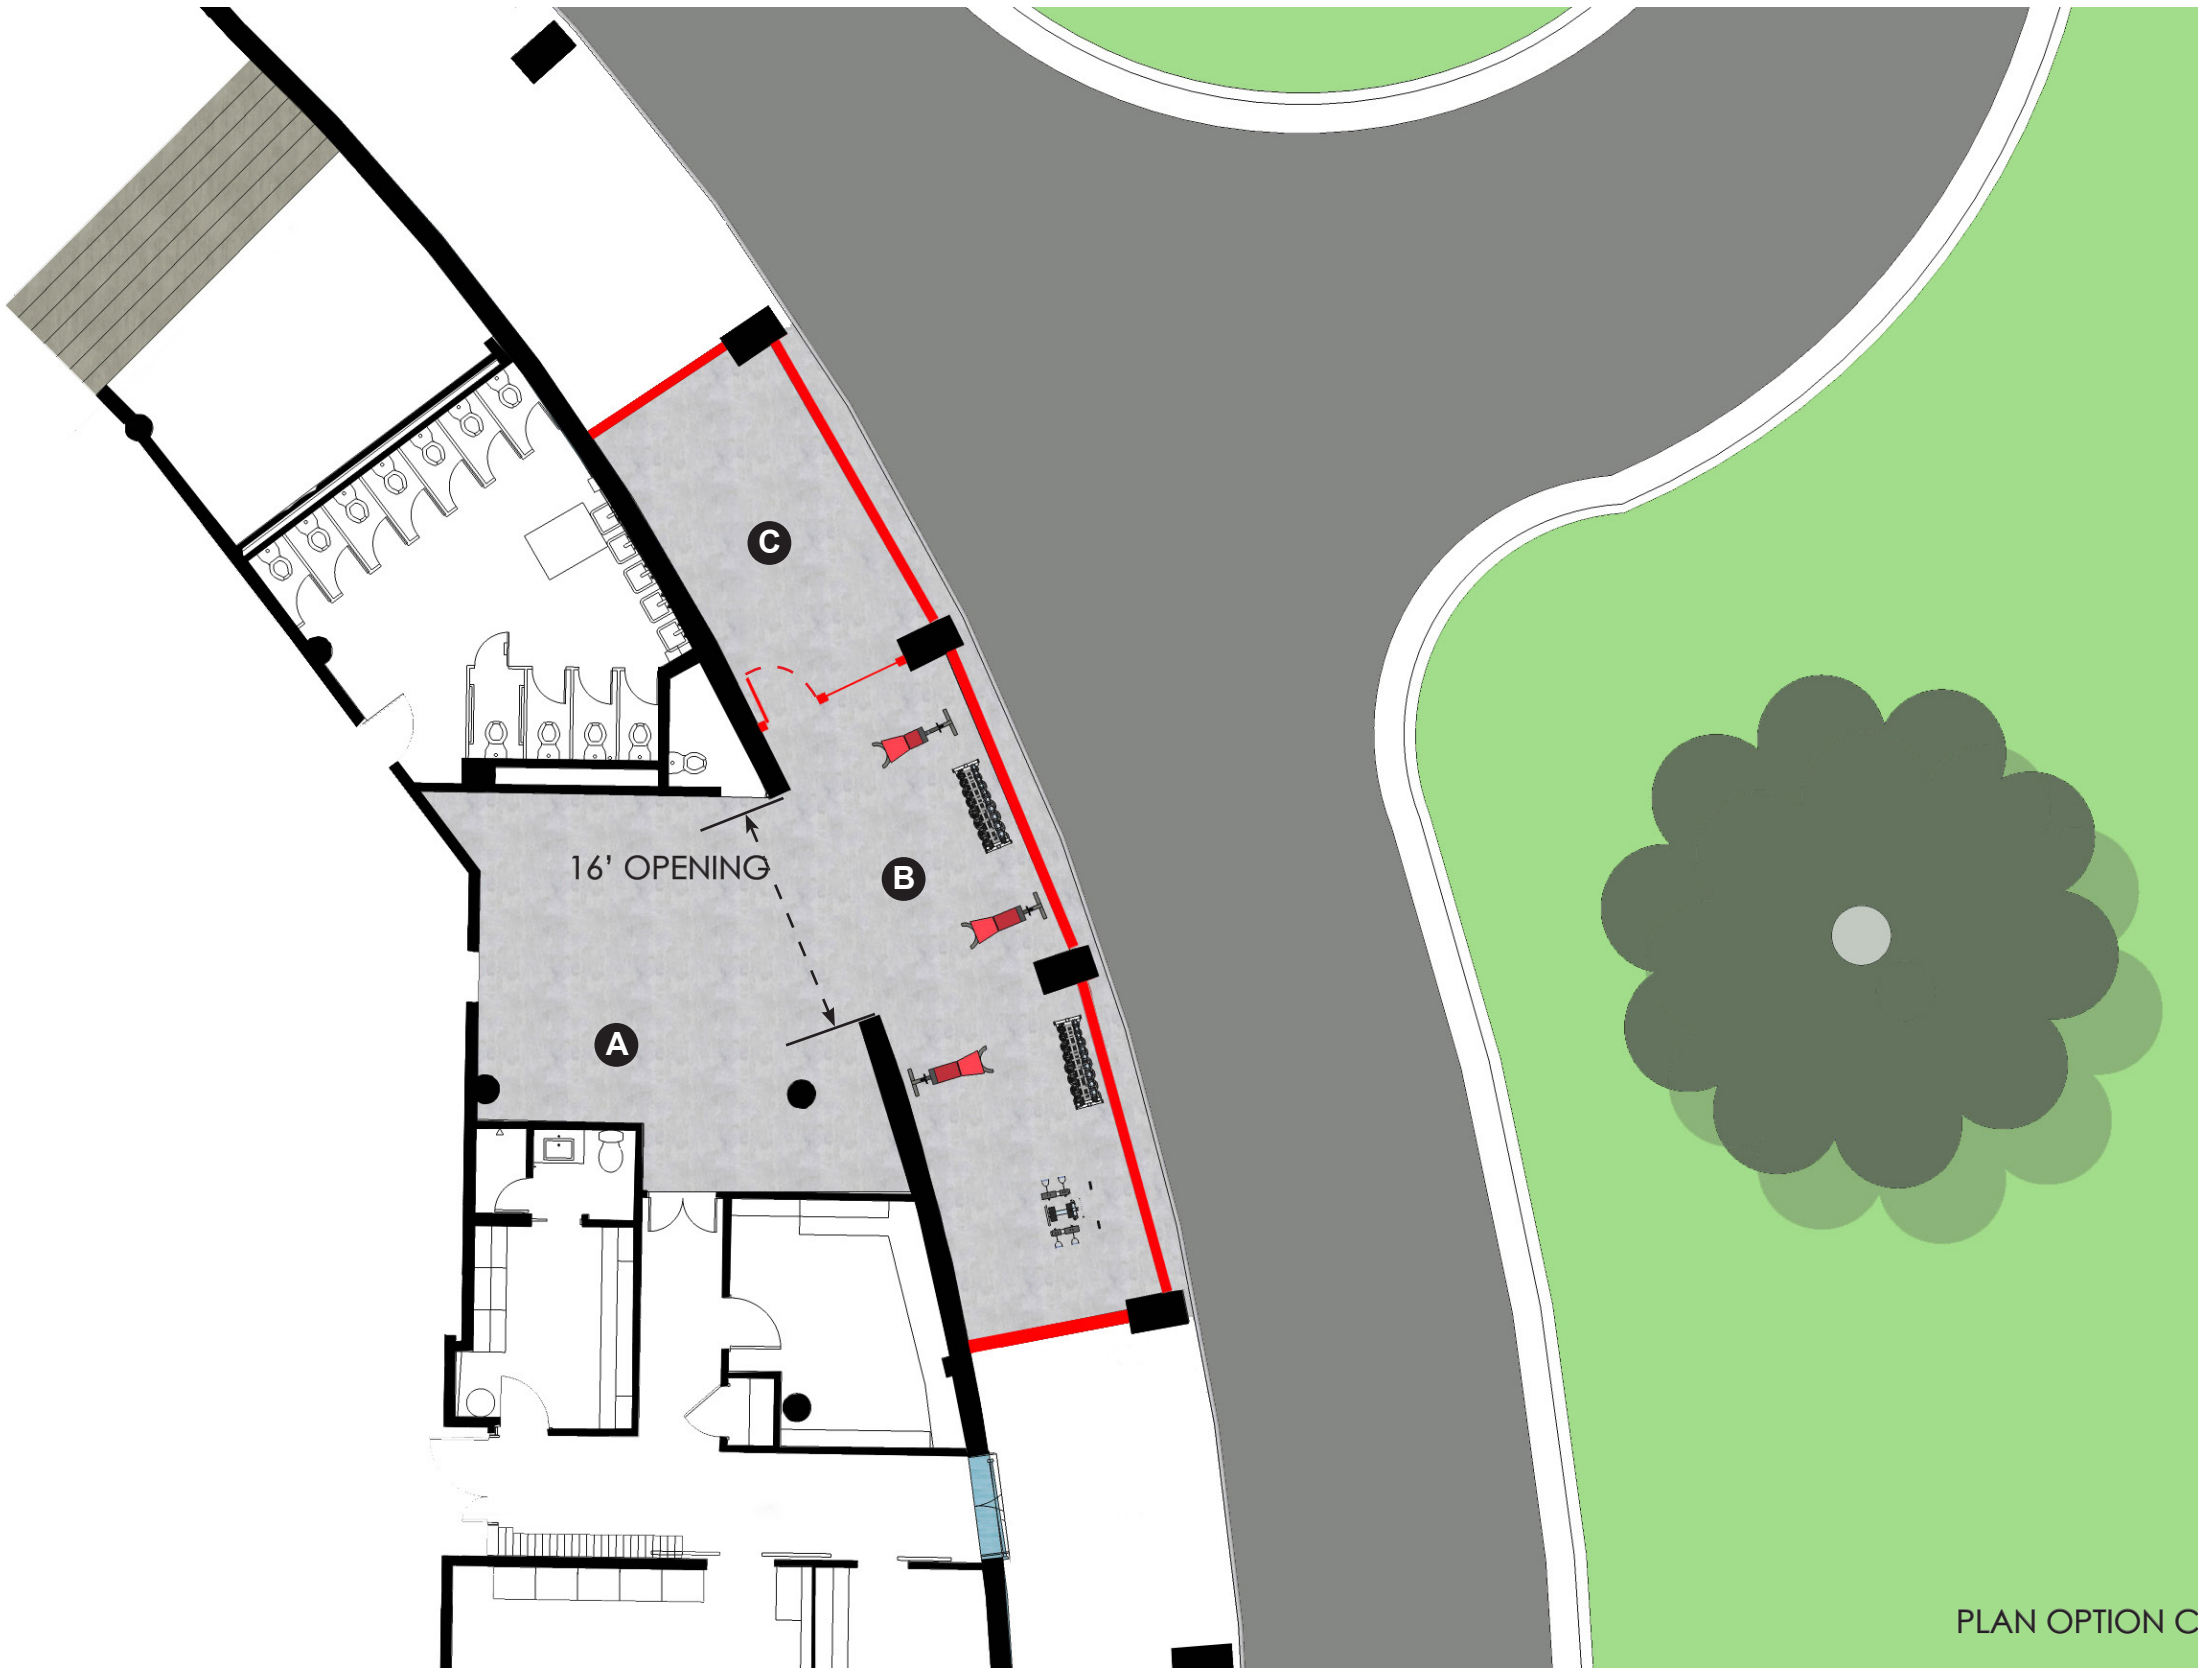

# CHECKERS WEIGHT ROOM

# PLAN MODIFICATIONS

- KEY**
- A. EXISTING WEIGHT ROOM - APRX 479 SF
  - B. NEW WEIGHT ROOM ADDITION - APRX 453 SF
  - C. COACHES'S PRIVATE OFFICE - APRX 253 SF (WITH WINDOW LOOKING INTO THE WEIGHT ROOM AND A SCREEN TO PROVIDE PRIVACY WHEN NEEDED ?)

## WEIGHT ROOM PLAN