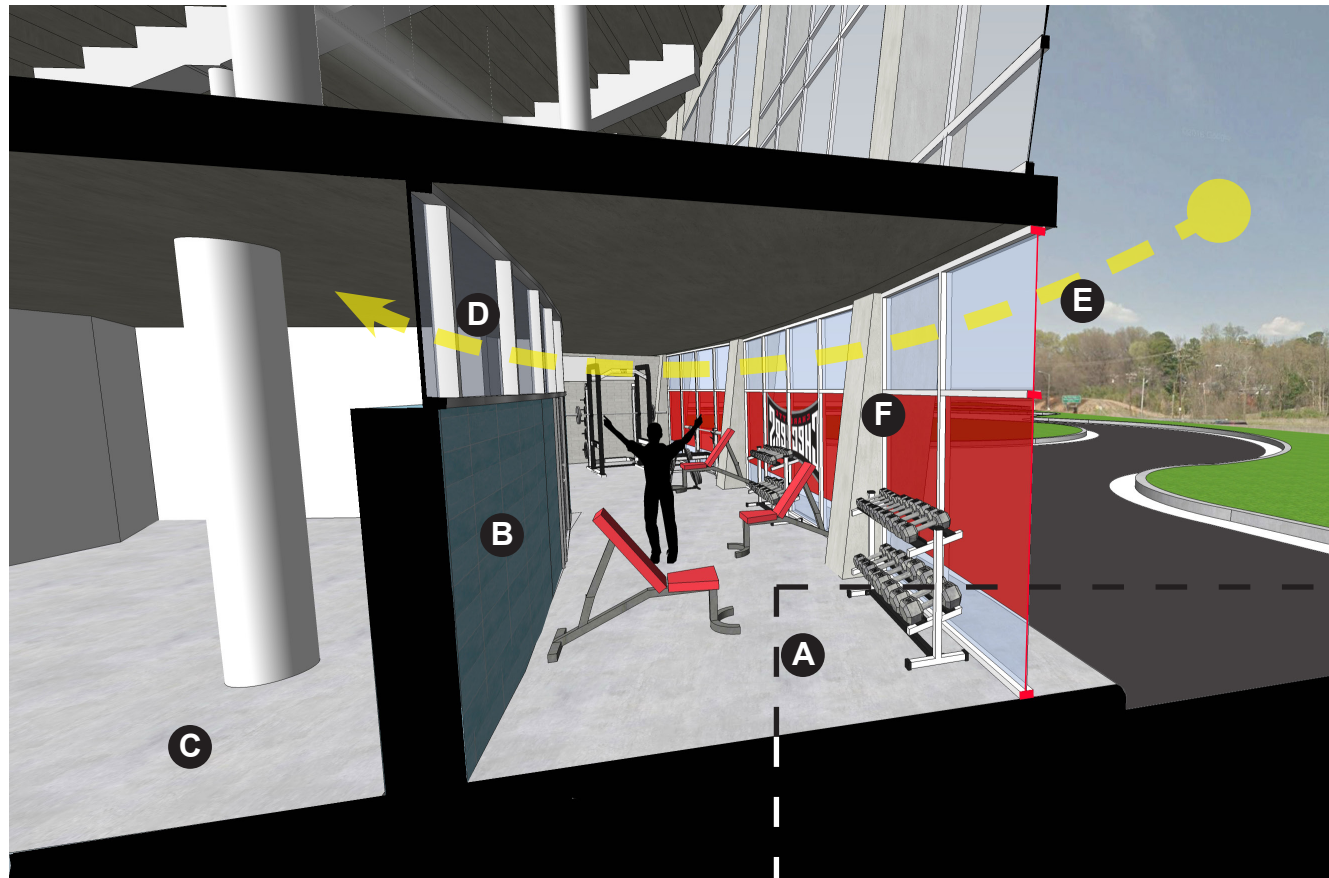

# CHECKERS WEIGHT ROOM

# PLAN MODIFICATIONS

- KEY**
- A. EXISTING WEIGHT ROOM - APRX 479 SF
  - B. NEW WEIGHT ROOM ADDITION - APRX 453 SF
  - C. COACHES'S PRIVATE OFFICE - APRX 253 SF (WITH WINDOW LOOKING INTO THE WEIGHT ROOM AND A SCREEN TO PROVIDE PRIVACY WHEN NEEDED ?)

## WEIGHT ROOM PLAN

## KEY

- A. NEW WEIGHT ROOM ADDITION
- B. EXISTING WALL
- C. EXISTING WEIGHT ROOM
- D. REMOVED FILM FROM THE EXISTING WINDOWS TO ALLOW FOR MORE DAYLIGHT
- E. NEW EXTERIOR CURTAIN WALL SYSTEM - WITH PRIVACY STRIP TO ALLOW FOR MAXIMUM DAYLIGHT BUT NOT DIRECT VIEWS IN THE WEIGHT ROOM. 90 degree position
- F. EXISTING STRUCTURE
- G. CMU WALL