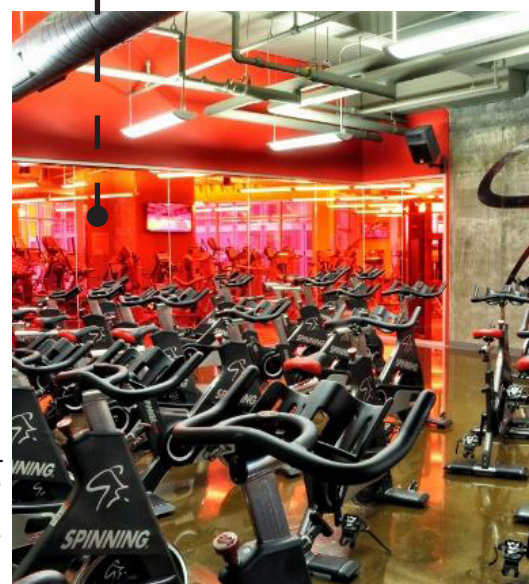

CHECKERS WEIGHT ROOM

KEY

- A. NEW WEIGHT ROOM ADDITION
- B. EXISTING WALL
- C. EXISTING WEIGHT ROOM
- D. REMOVED FILM FROM THE EXISTING WINDOWS TO ALLOW FOR MORE DAYLIGHT
- E. NEW EXTERIOR CURTAIN WALL SYSTEM - WITH PRIVACY STRIP TO ALLOW FOR MAXIMUM DAYLIGHT BUT NOT DIRECT VIEWS IN THE WEIGHT ROOM. 90 degree position
- F. EXISTING STRUCTURE
- G. CMU WALL

PRECEDENT

GOLD'S GYM CHARLOTTE, NC

WEIGHT ROOM SECTION/ELEVATION