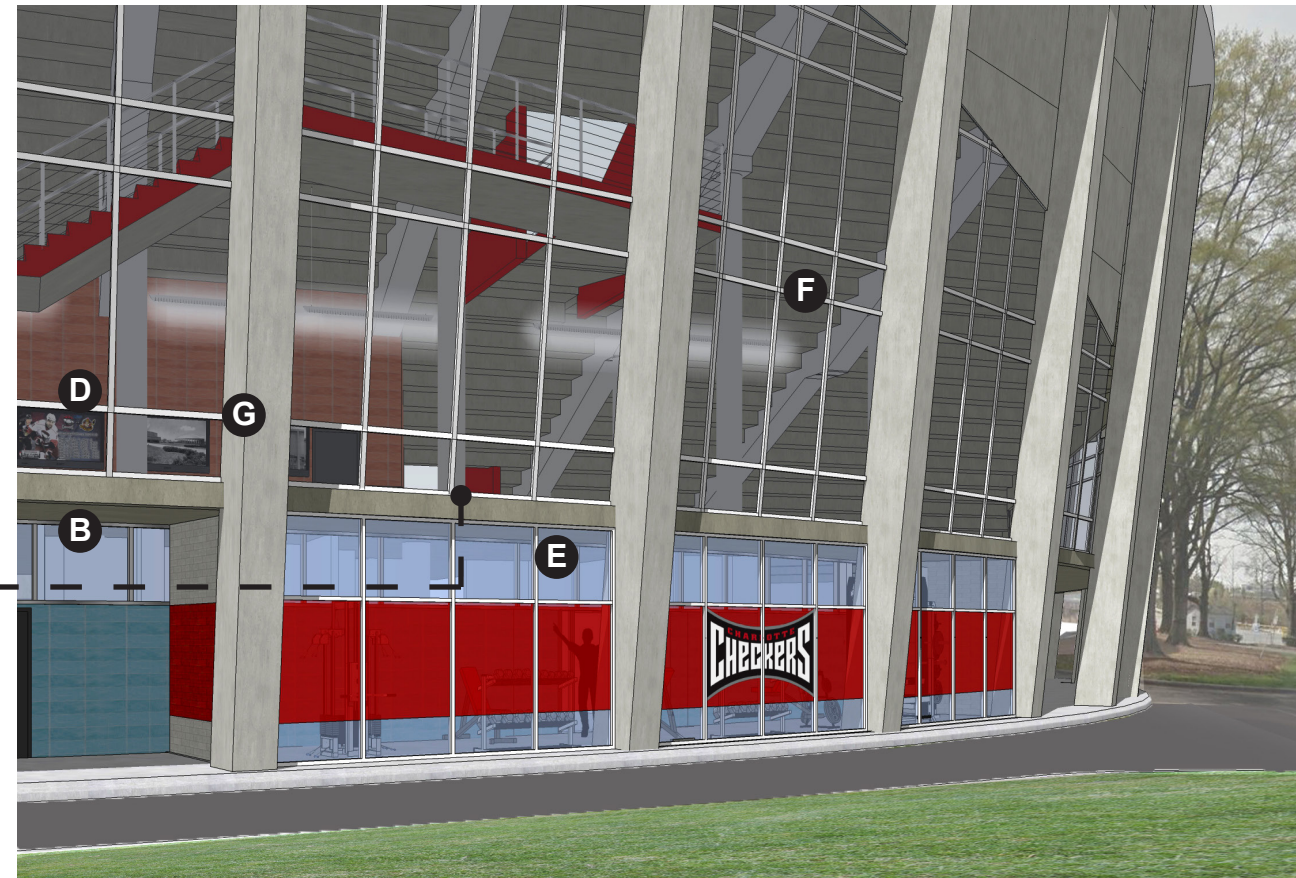

CHECKERS WEIGHT ROOM

KEY

- A. NEW WEIGHT ROOM ADDITION
- B. EXISTING WALL
- C. EXISTING WEIGHT ROOM
- D. REMOVED FILM FROM THE EXISTING WINDOWS TO ALLOW FOR MORE DAYLIGHT
- E. NEW EXTERIOR CURTAIN WALL SYSTEM - WITH PRIVACY STRIP TO ALLOW FOR MAXIMUM DAYLIGHT BUT NOT DIRECT VIEWS IN THE WEIGHT ROOM. 90 degree position
- F. EXISTING STRUCTURE
- G. CMU WALL

PRECEDENT

GOLD'S GYM CHARLOTTE, NC

WEIGHT ROOM SECTION/ELEVATION