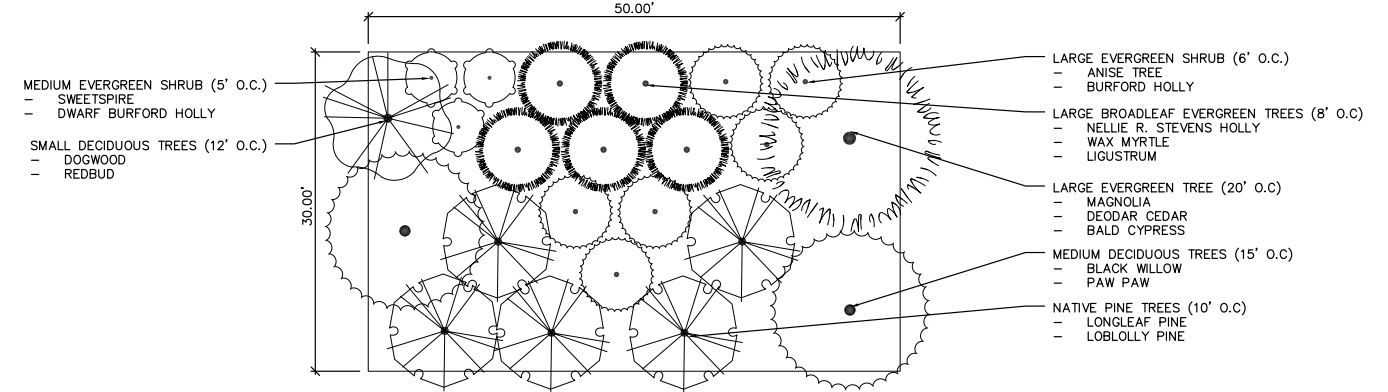

WESTBRANCH PROPOSED TYPICAL BUFFER