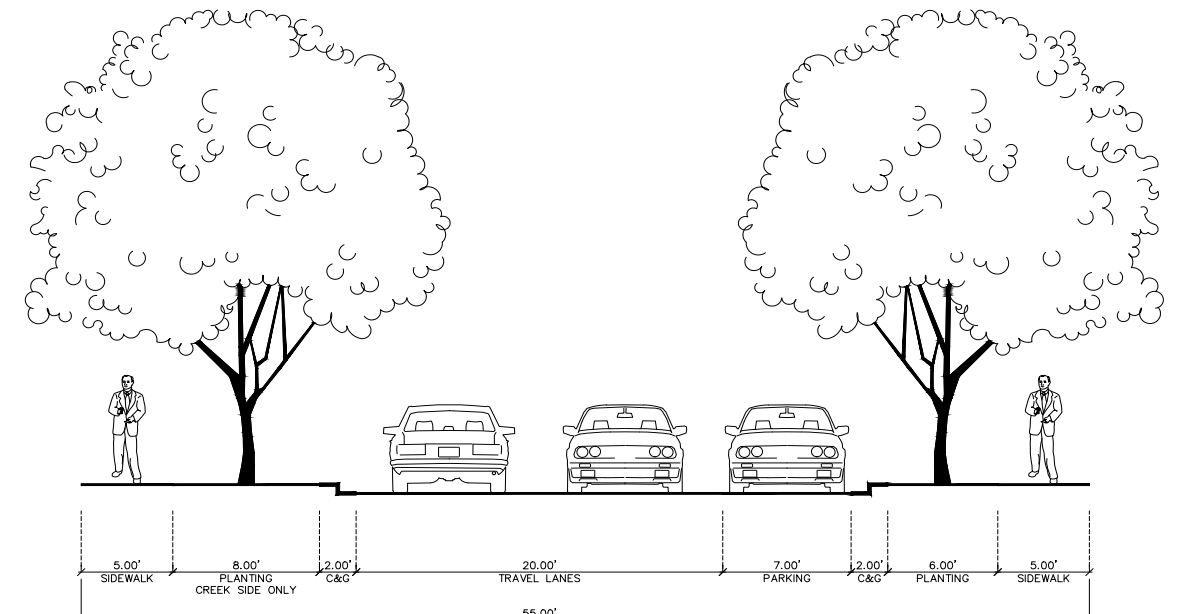

TOWNHOME ELEVATION

**WestBranch**  
PERSPECTIVES / ELEVATIONS  
DAVIDSON, NC  
08/26/16

WESTBRANCH BMP PLANTING PLAN

CMC LINCOLN

WESTBRANCH PARKWAY STREET SECTION

PLANT SCHEDULE BMP 2

SHRUBS	QTY	BOTANICAL NAME	COMMON NAME	CONT.	SIZE	SPAC.	REMARKS
AESS	22	AESCLULUS SYLVATICA	PAINTED BUCKEYE	CONT.	36"-42" HT.		
COAS	32	CORNUS ALBA 'SIBIRICA'	REDBARK DOGWOOD	CONT.	24" - 30" HT.	5' O.C.	
IVRD	14	ILEX VERTICILLATA 'JM DANDY'	JM DANDY WINTERBERRY	CONT.	24" - 30" HT.	5' O.C.	MALE COMPANION
IVWR	37	ILEX VERTICILLATA 'WINTER RED'	WINTER RED WINTERBERRY	CONT.	24" - 30" HT.	5' O.C.	NEEDS MALE COMPANION FOR POLLINATION
ILP	19	ILLICUM PARVIFLORUM	ANISE TREE	CONT.	36"-42" HT.	6' O.C.	
IWHG	26	ITEA VIRGINICA	SWEETSPIRE	CONT.	18"-24" HT.	3'-6" O.C.	
SHRUB AREAS	QTY	BOTANICAL NAME	COMMON NAME	CONT.	SIZE	SPAC.	REMARKS
(13) ASDI	129	ASCLEPIAS INCARNATA	SWAMP MILKWEED	CONT.	30" O.C.		
(14) BEJN	26	BERBERIS JULIANAE 'NANA'	DWARF WINTERGREEN BARBERRY	CONT.	5' O.C.		
(15) BTCP	95	BERBERIS THUNBERGI 'CRIMSON PYGMY'	CRIMSON PYGMY BARBERRY	CONT.	4' O.C.		
(6) COSC	49	CORNUS SERICEA 'CARDINAL'	'CARDINAL' RED-TWIG DOGWOOD	CONT.	4' O.C.		
(16) EUPD	295	EUPATORIUM DUBIUM	JOE-PYE WEED	CONT.	2' O.C.		
(8) JEBA	273	JUNCUS EFFUSUS 'BLUE ARROWS'	BLUE ARROWS SOFT RUSH	2" DIA X 5" PLUG	24" O.C.		
(17) LIAP	202	LIATRIS PYNOSTACHYA	PRAIRIE BLAZING STAR	CONT.	18" O.C.		
(18) LOBC	154	LOBELIA CARDINALIS	CARDINAL FLOWER	2" DIA X 5" PLUG	18" O.C.		
(10) PANW	540	PANICUM VIRGATUM 'NORTH WIND'	NORTHWIND SWITCH GRASS	2" DIA X 5" PLUG	24" O.C.		
(19) PAYS	204	PANICUM VIRGATUM 'SHEMANGOAN'	SWITCH GRASS	2" DIA X 5" PLUG	30" O.C.		
(20) PYRE	84	PYRACANTHA X 'RED ELF' TM	RED ELF PYRACANTHA	CONT.	3" O.C.		
(21) SCHS	356	SCHIZACHYRIUM SCOPARIUM	LITTLE BLUESTEM GRASS	2" DIA X 5" PLUG	24" O.C.		
(22) VERN	25	VERNONIA NOBILIORA	COMMON IRONWEED	2" DIA X 5" PLUG	36" O.C.		