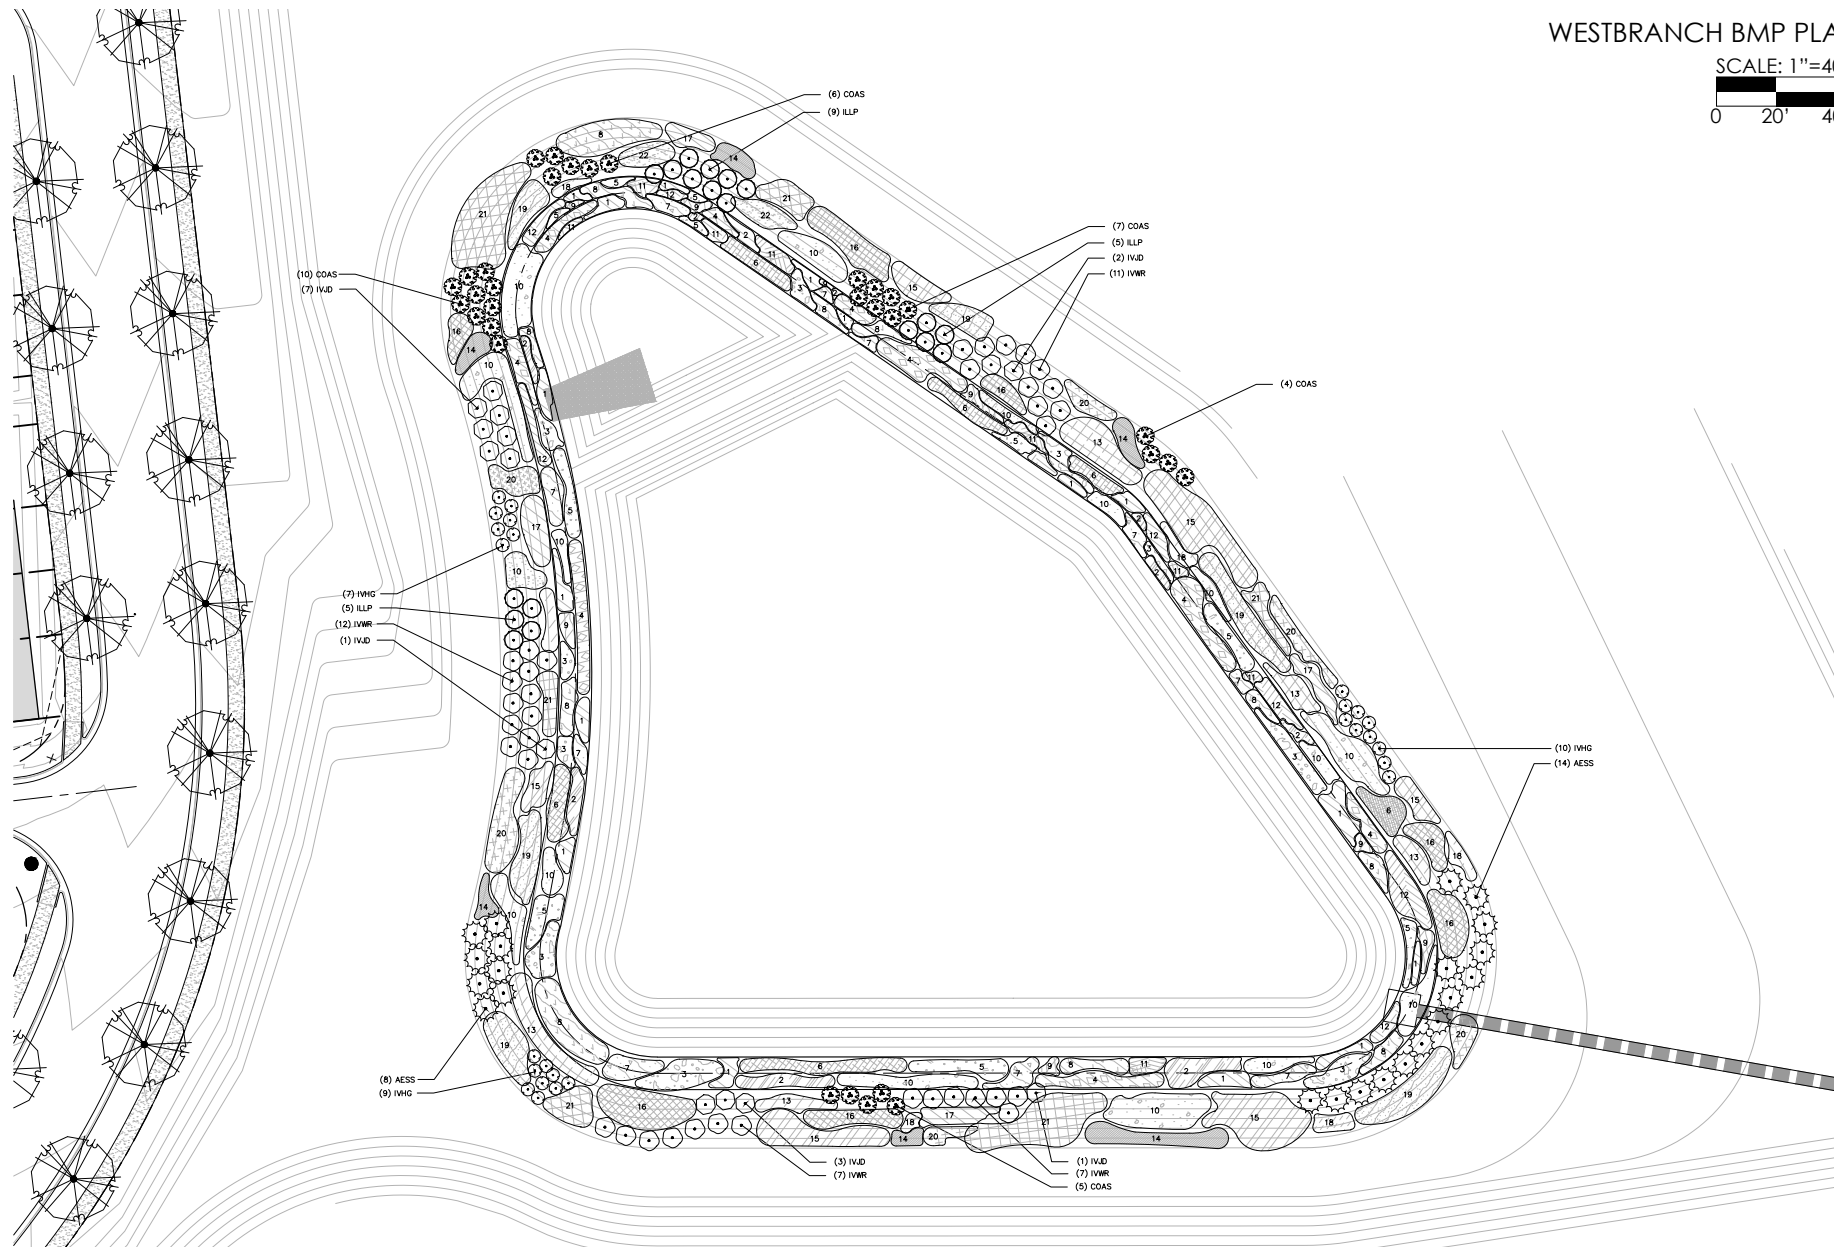

TOWNHOME ELEVATION

**WestBranch**  
PERSPECTIVES / ELEVATIONS  
DAVIDSON, NC  
08/26/16

WESTBRANCH BMP PLANTING PLAN

CMC LINCOLN

WESTBRANCH PARKWAY STREET SECTION

PLANT SCHEDULE BMP 2

SHRUBS	QTY	BOTANICAL NAME	COMMON NAME	CONT.	SIZE	SPAC.	REMARKS
AESS	22	AESCLULUS SYLVATICA	PAINTED BUCKEYE	CONT.	36"-42" HT.		
COAS	32	CORNUS ALBA 'SIBIRICA'	REDBARK DOGWOOD	CONT.	24" - 30" HT.	5' O.C.	
IVRD	14	ILEX VERTICILLATA 'JM DANDY'	JM DANDY WINTERBERRY	CONT.	24" - 30" HT.	5' O.C.	MALE COMPANION
IVWR	37	ILEX VERTICILLATA 'WINTER RED'	WINTER RED WINTERBERRY	CONT.	24" - 30" HT.	5' O.C.	NEEDS MALE COMPANION FOR POLLINATION
ILP	19	ILLICUM PARVIFLORUM	ANISE TREE	CONT.	36"-42" HT.	6' O.C.	
IWHG	26	ITEA VIRGINICA	SWEETSPIRE	CONT.	18"-24" HT.	3'-6" O.C.	
SHRUB AREAS	QTY	BOTANICAL NAME	COMMON NAME	CONT.	SIZE	SPAC.	REMARKS
(13) ASDI	129	ASCLEPIAS INCARNATA	SWAMP MILKWEED	CONT.	30" O.C.		
(14) BEJN	26	BERBERIS JULIANAE 'NANA'	DWARF WINTERGREEN BARBERRY	CONT.	5' O.C.		
(15) BTCP	95	BERBERIS THUNBERGI 'CRIMSON PYGMY'	CRIMSON PYGMY BARBERRY	CONT.	4' O.C.		
(6) COSC	49	CORNUS SERICEA 'CARDINAL'	'CARDINAL' RED-TWIG DOGWOOD	CONT.	4' O.C.		
(16) EUPD	295	EUPATORIUM DUBIUM	JOE-PYE WEED	CONT.	2' O.C.		
(8) JEBA	273	JUNCUS EFFUSUS 'BLUE ARROWS'	BLUE ARROWS SOFT RUSH	2" DIA X 5" PLUG	24" O.C.		
(17) LIAP	202	LIATRIS PYNOSTACHYA	PRAIRIE BLAZING STAR	CONT.	18" O.C.		
(18) LOBC	154	LOBELIA CARDINALIS	CARDINAL FLOWER	2" DIA X 5" PLUG	18" O.C.		
(10) PANW	540	PANICUM VIRGATUM 'NORTH WIND'	NORTHWIND SWITCH GRASS	2" DIA X 5" PLUG	24" O.C.		
(19) PAYS	204	PANICUM VIRGATUM 'SHEMANGOAN'	SWITCH GRASS	2" DIA X 5" PLUG	30" O.C.		
(20) PYRE	84	PYRACANTHA X 'RED ELF' TM	RED ELF PYRACANTHA	CONT.	3" O.C.		
(21) SCHS	356	SCHIZACHYRIUM SCOPARIUM	LITTLE BLUESTEM GRASS	2" DIA X 5" PLUG	24" O.C.		
(22) VERN	25	VERNONIA NOBILIORA	COMMON IRONWEED	2" DIA X 5" PLUG	36" O.C.		