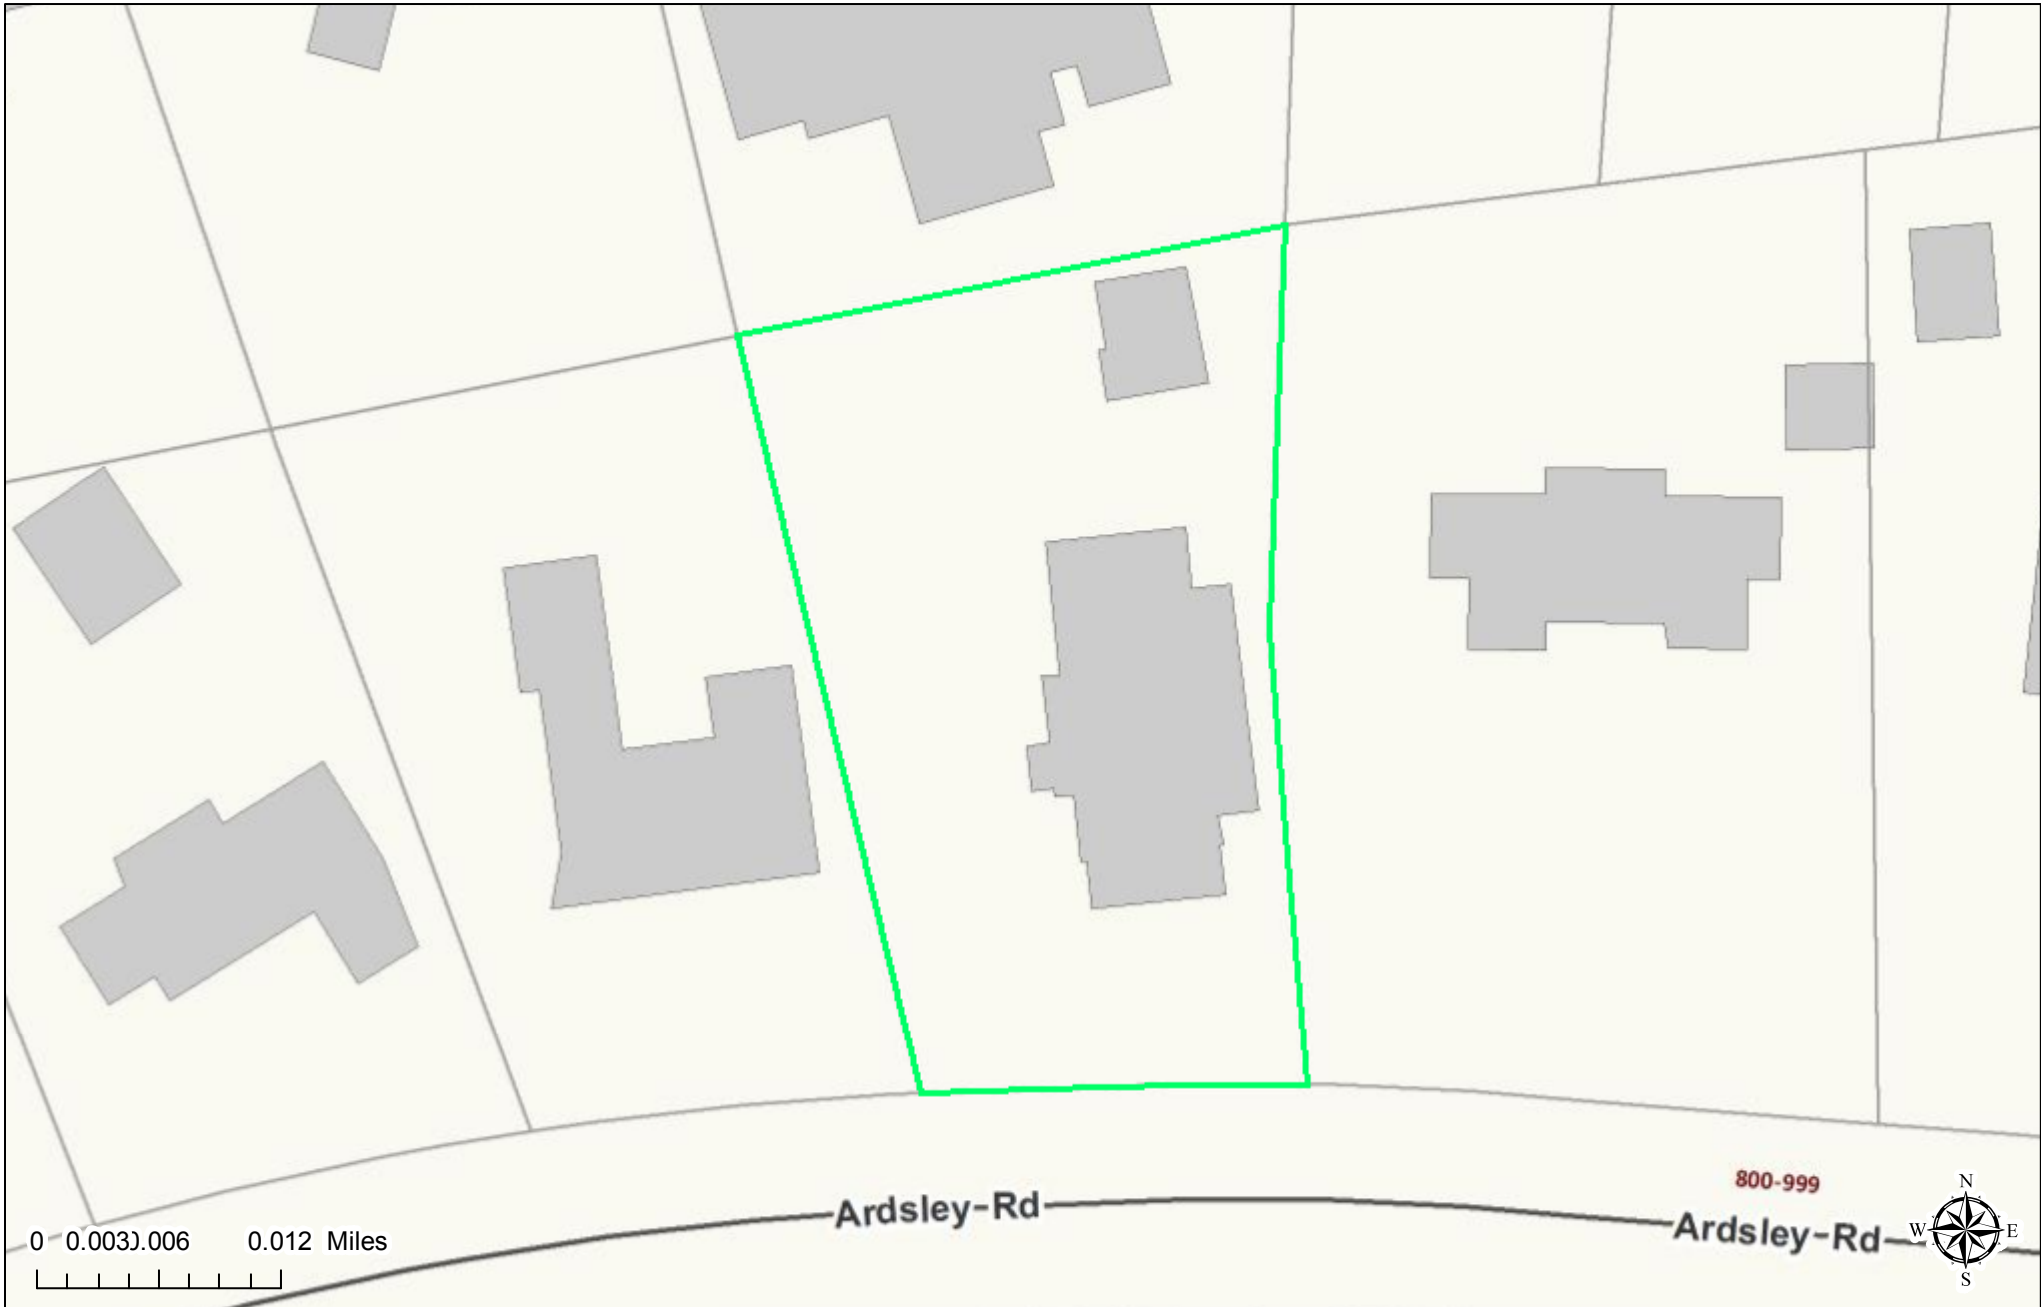

# Craig House, 900 Ardsley Rd

# Polaris 3G Map – Mecklenburg County, North Carolina

Date Printed: 9/12/2016 4:18:37 PM

This map or report is prepared for the inventory of real property within Mecklenburg County and is compiled from recorded deeds, plats, tax maps, surveys, planimetric maps, and other public records and data. Users of this map or report are hereby notified that the aforementioned public primary information sources should be consulted for verification. Mecklenburg County and its mapping contractors assume no legal responsibility for the information contained herein.