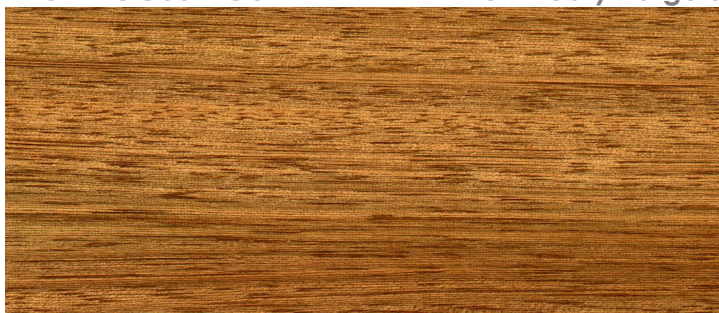

BASRALOCUS – GUIANA TEAK - BAS - *Dicorynia guianensis*