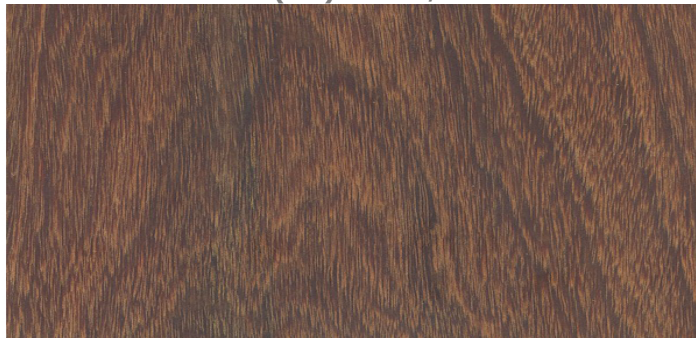

CEDAR - CED

GRONFOLO - BRG

SOLID WOOD TABLE LEG DESIGNS

SQUARE - BLACK-001

INVERT - BLACK-002

WLEG – BLACK-003

XLEG– BLACK-004

X LEG – BLACK-005

XI LEG – BLACK-006

Also available in Stainless Steel and other designs.

EXOTIC HARDWOOD SPECIES FOR SLABS

WALNUT – *Juglans regia*, *juglans Nigra*

BRASILIAN WALNUT (IPE) – GRH/MKG - *Tabebuia capita*

OAK – Genus *Quercus*