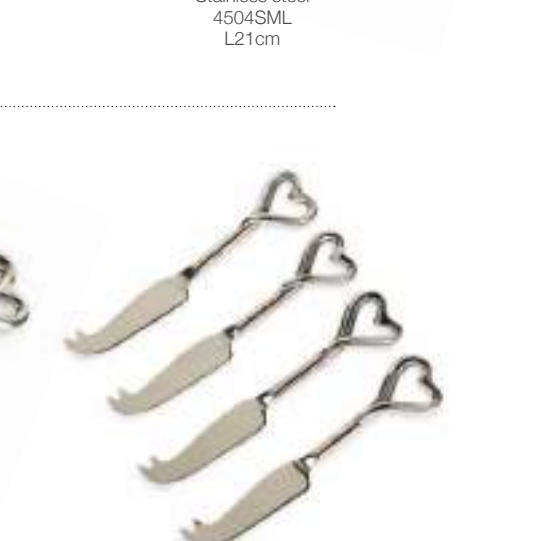

**Amore Classic Cheese Knife**  
Stainless steel  
45-CK4  
L21cm

**Amore Soft Cheese Knife**  
Stainless steel  
4504SML  
L21cm

**Amore Classic & Soft Cheese Knife Set**  
Stainless steel  
4534  
L21cm