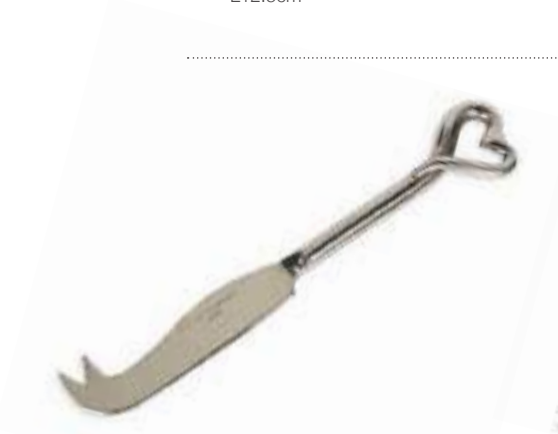

Amore Classic Cheese Knife
Stainless steel
45-CK4
L21cm