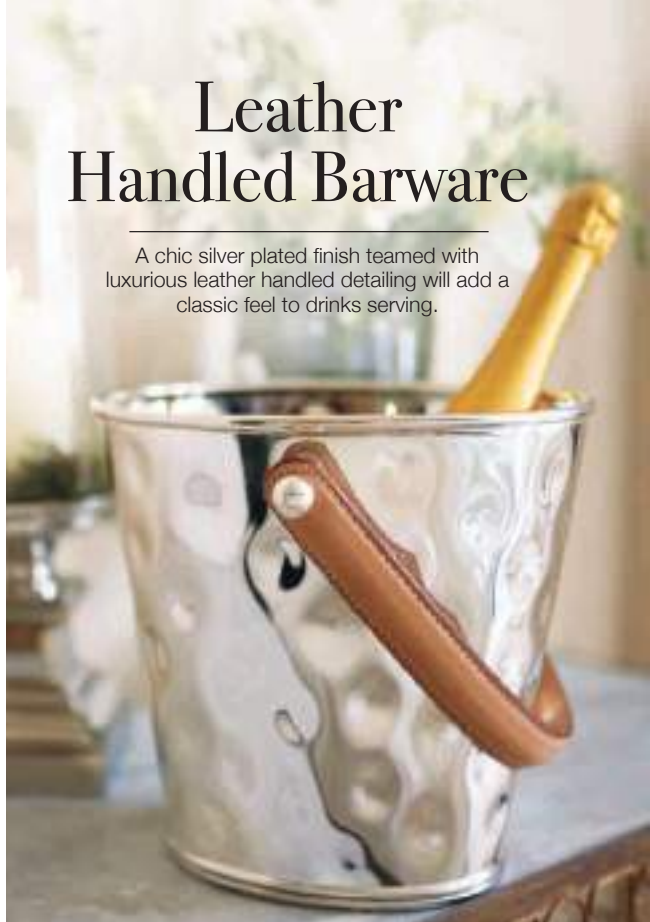

Leather Handled Barware

A chic silver plated finish teamed with luxurious leather handled detailing will add a classic feel to drinks serving.