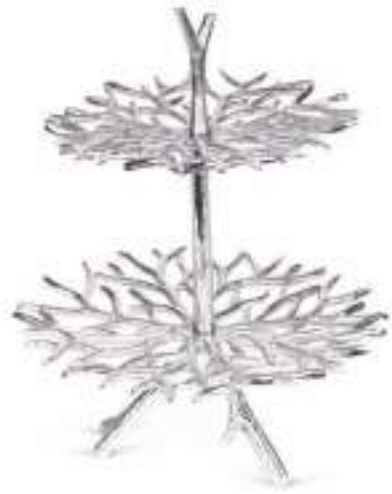

**Large Coral Hurricane Lantern**  
Aluminium and glass  
UA-2844  
H30 x Dia 16cm

**Small Coral Hurricane Lantern**  
Aluminium and glass  
UA-2845  
H23 x Dia 16cm

**Coral Two Tier Cake Stand**  
Aluminium (food safe)  
CRL-2TSTND  
H42 x Dia 35cm