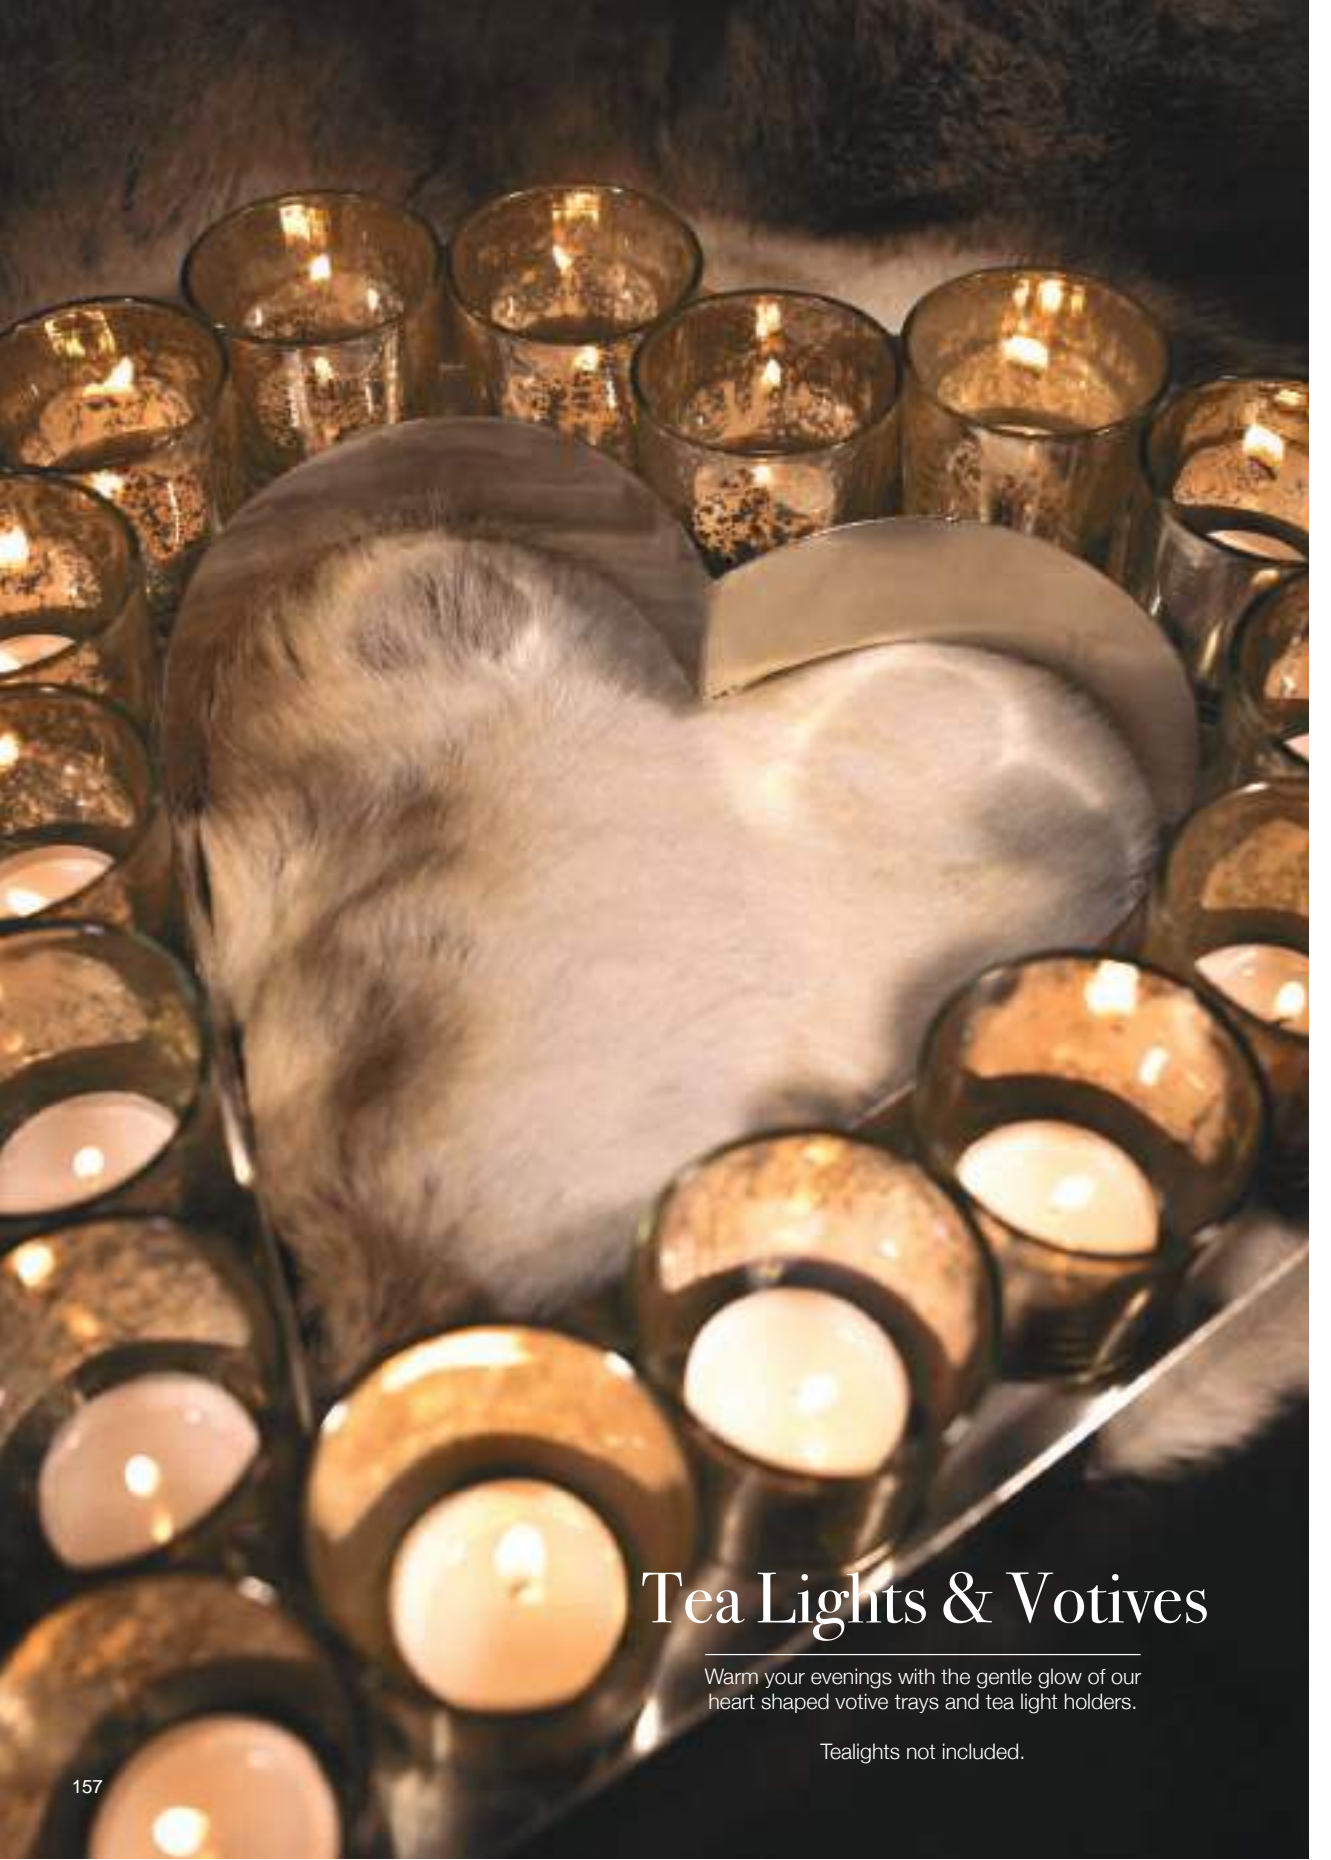

Tea Lights & Votives

Warm your evenings with the gentle glow of our heart shaped votive trays and tea light holders.

Tealights not included.