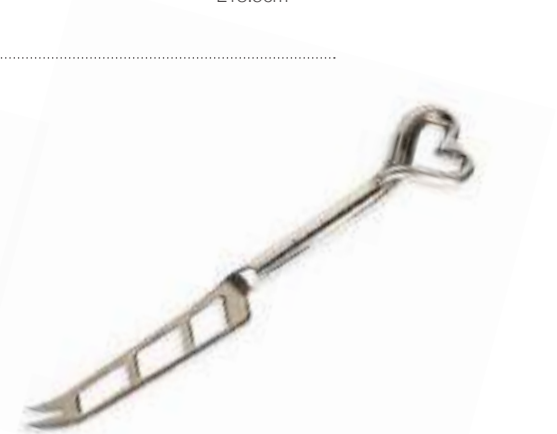

**Amore Classic Cheese Knife**  
Stainless steel  
45-CK4  
L21cm

**Amore Soft Cheese Knife**  
Stainless steel  
4504SML  
L21cm

**Amore Classic & Soft Cheese Knife Set**  
Stainless steel  
4534  
L21cm