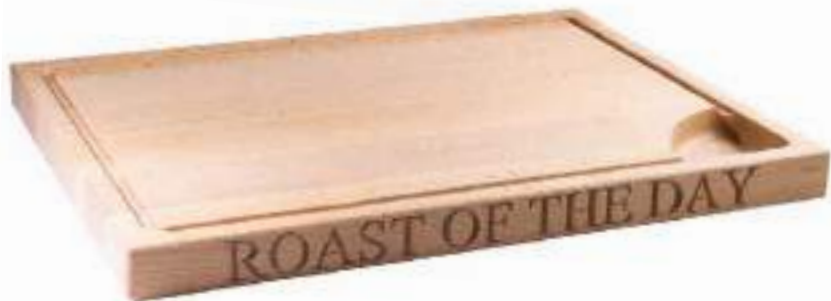

'Roast Of The Day' Carving Board
Beech wood
25CARV-RTD
H2.5 x W45.7 x D35.6cm