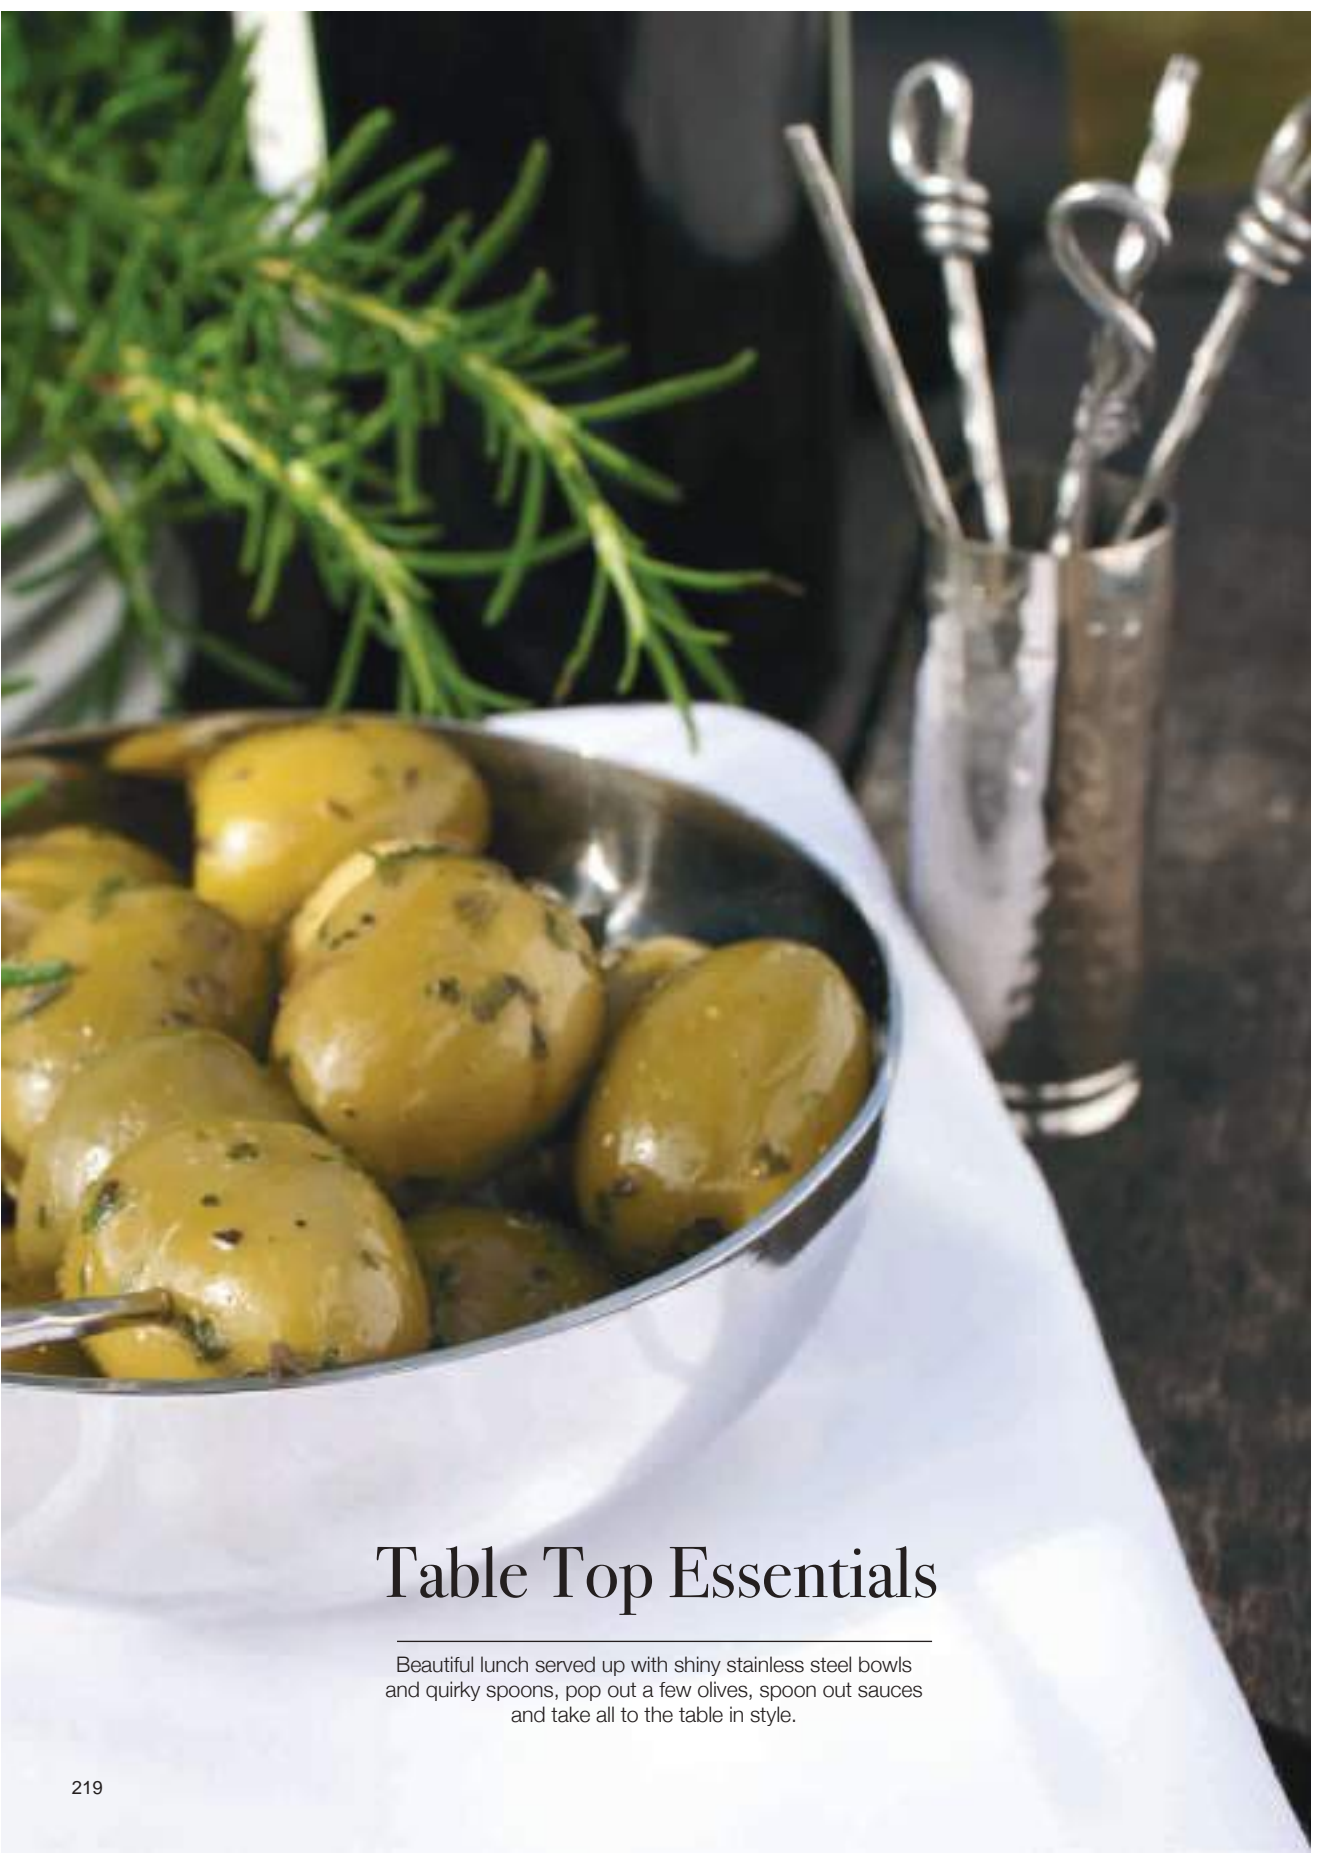

Oyster Shell with Spoon
Silver plate and stainless steel
CRSHELL
Shell - L10 x W5.5cm | Spoon - L10cm

Round Salt & Pepper Set with Spoons
Stainless steel
PK4193
Bowls - H2 x Dia 5.5cm | Tray L13.5 x W10cm | Spoons - L6.5cm

Table Top Essentials

Beautiful lunch served up with shiny stainless steel bowls and quirky spoons, pop out a few olives, spoon out sauces and take all to the table in style.