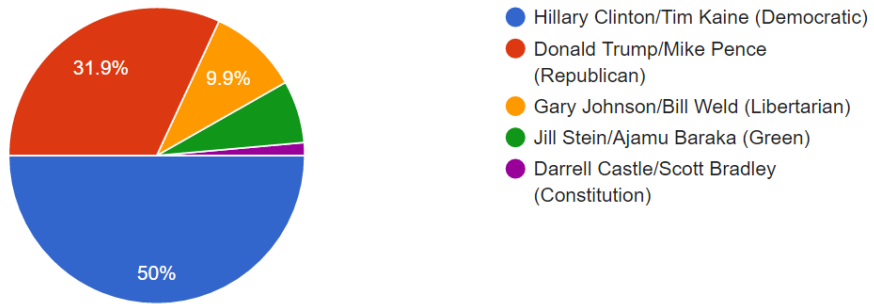

Bloomington High School Mock Election Results

October 11, 2016

Student responses: 426

Summary of Results:

President/Vice President (426 responses)

U.S. Senator

Tammy Duckworth, 42.3%
Mark Kirk, 37.6%
Kenton McMillen, 6.2%
Scott Summers, 7.4%
Chad Kopple, 2.2%
Chris Aguyao, 4.3%

U.S. House, District 13:

Rodney Davis, 46.5%
Mark Wicklund, 36.6%
David Gill, 16.9%

U.S. House, District 11:

Darin LaHood, 49.3%
Junius Rodriguez, 50.7%

State Comptroller:

Leslie Munger, 31.8%
Susana Mendoz, 44.6%
Claire Bell, 12.8%
Tim Curtin, 10.8%