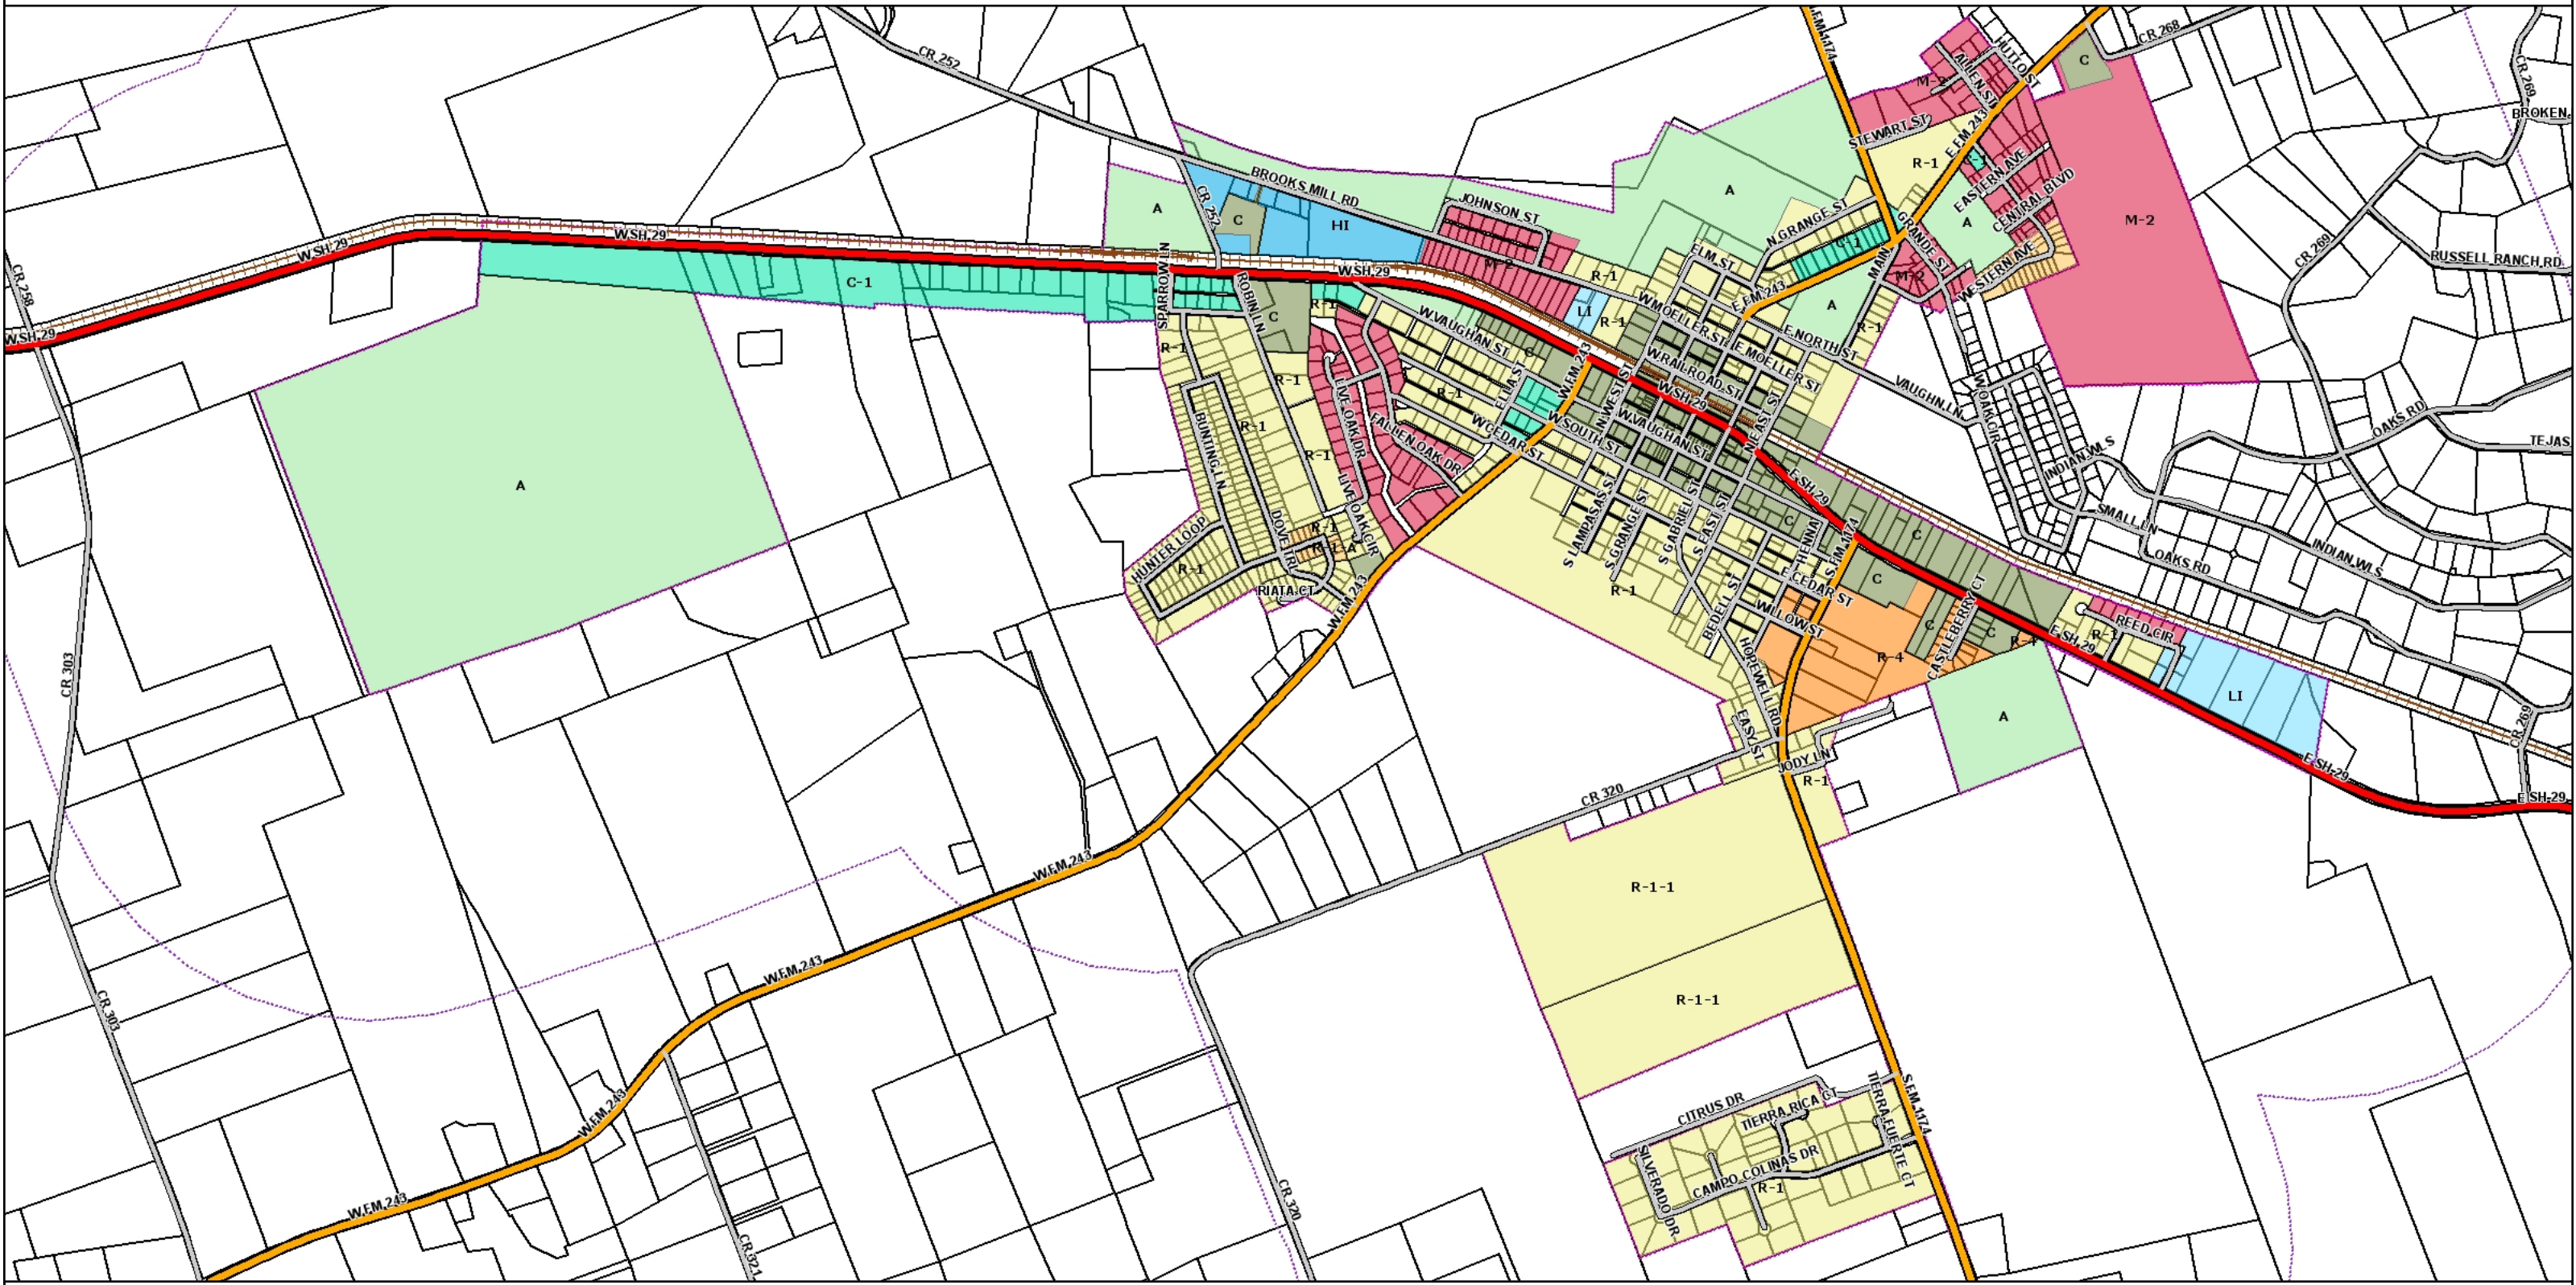

City of Bertram Zoning

- | | | | |
|-------------------|--------------|----------------------------|--------------------------------|
| Local Road Labels | State Hwy | Restricted Commercial | Multi-Family Residential |
| Streets and Roads | U.S. Highway | Heavy Industrial | Manufactured Housing 2 |
| Private Drives | Railroad | Light Industrial | Extra-territorial Jurisdiction |
| Private Road | Agricultural | Single Family Residential | City Limits |
| FM Road | Commercial | Single Family Garden Homes | Parcels |

Data displayed were gathered by the City of Bertram for municipal purposes. No guarantee is made regarding suitability for any other use or purpose.

06/01/22 16:05
Scale is 1 in = 1250 ft