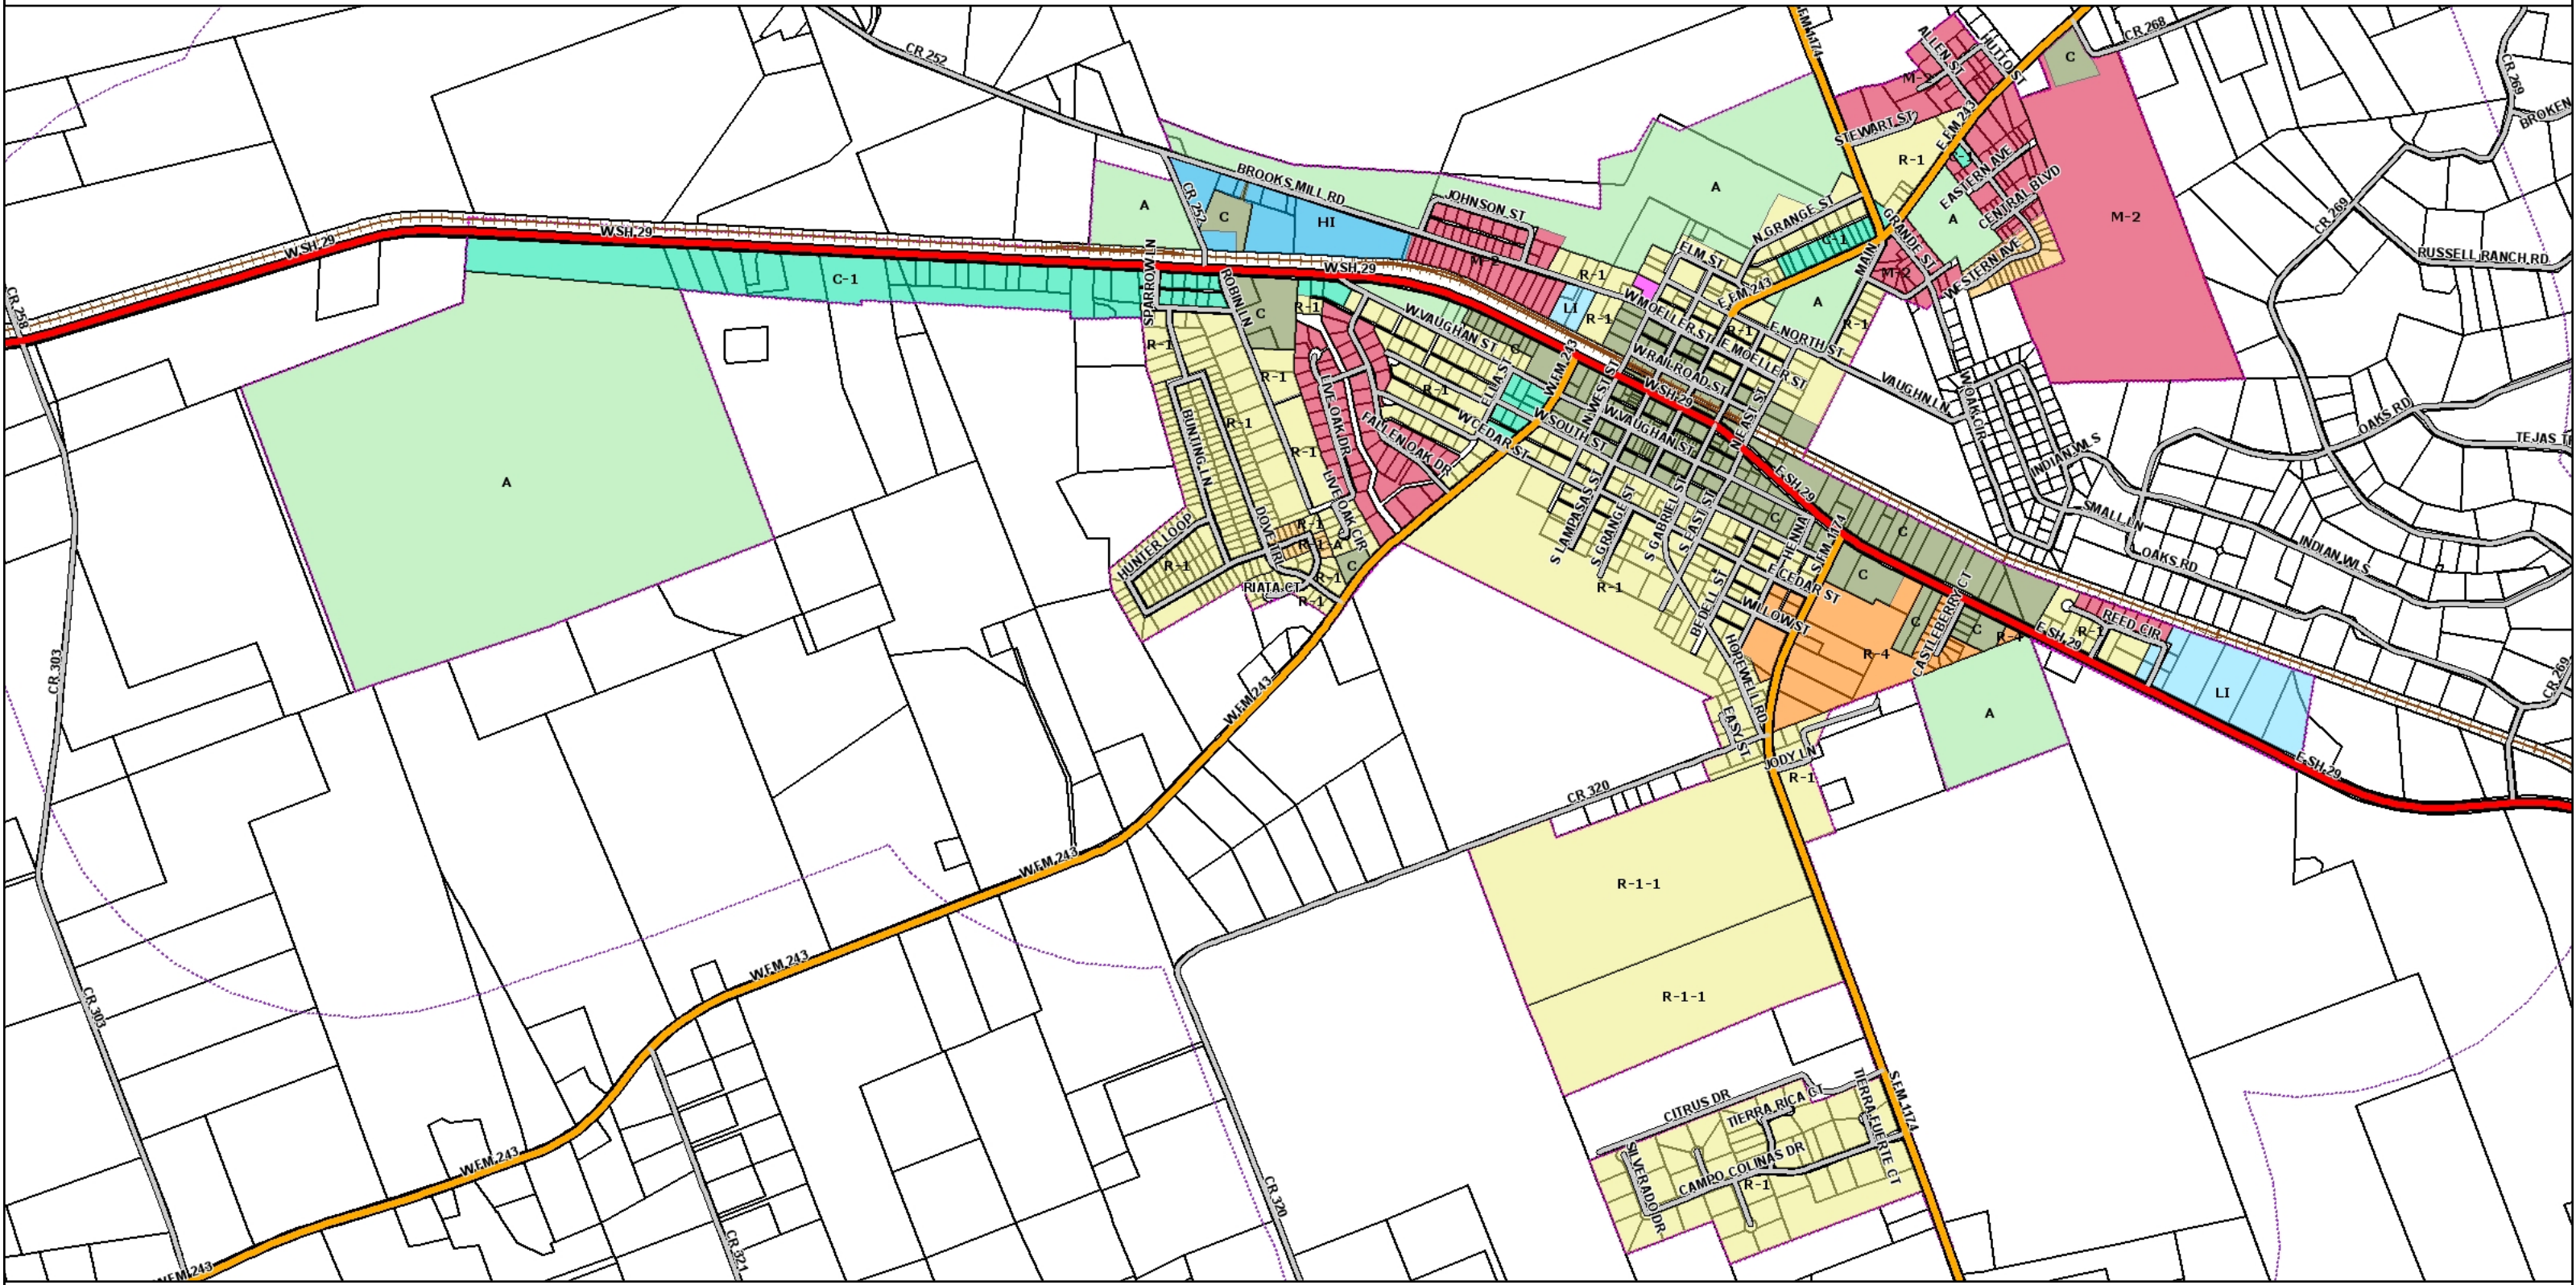

City of Bertram Zoning

- Local Road Labels
- Streets and Roads
- Private Drives
- Private Road
- FM Road
- State Hwy
- U.S. Highway
- Railroad
- Agricultural
- Commercial
- Restricted Commercial
- Office

- Heavy Industrial
- Light Industrial
- Single Family Residential
- Single Family Garden Homes
- Multi-Family Residential
- Manufactured Housing 2

- Extra-territorial Jurisdiction
- City Limits
- Parcels

Data displayed were gathered by the City of Bertram for municipal purposes. No guarantee is made regarding suitability for any other use or purpose.

06/21/22 15:03
Scale is 1 in = 1250 ft