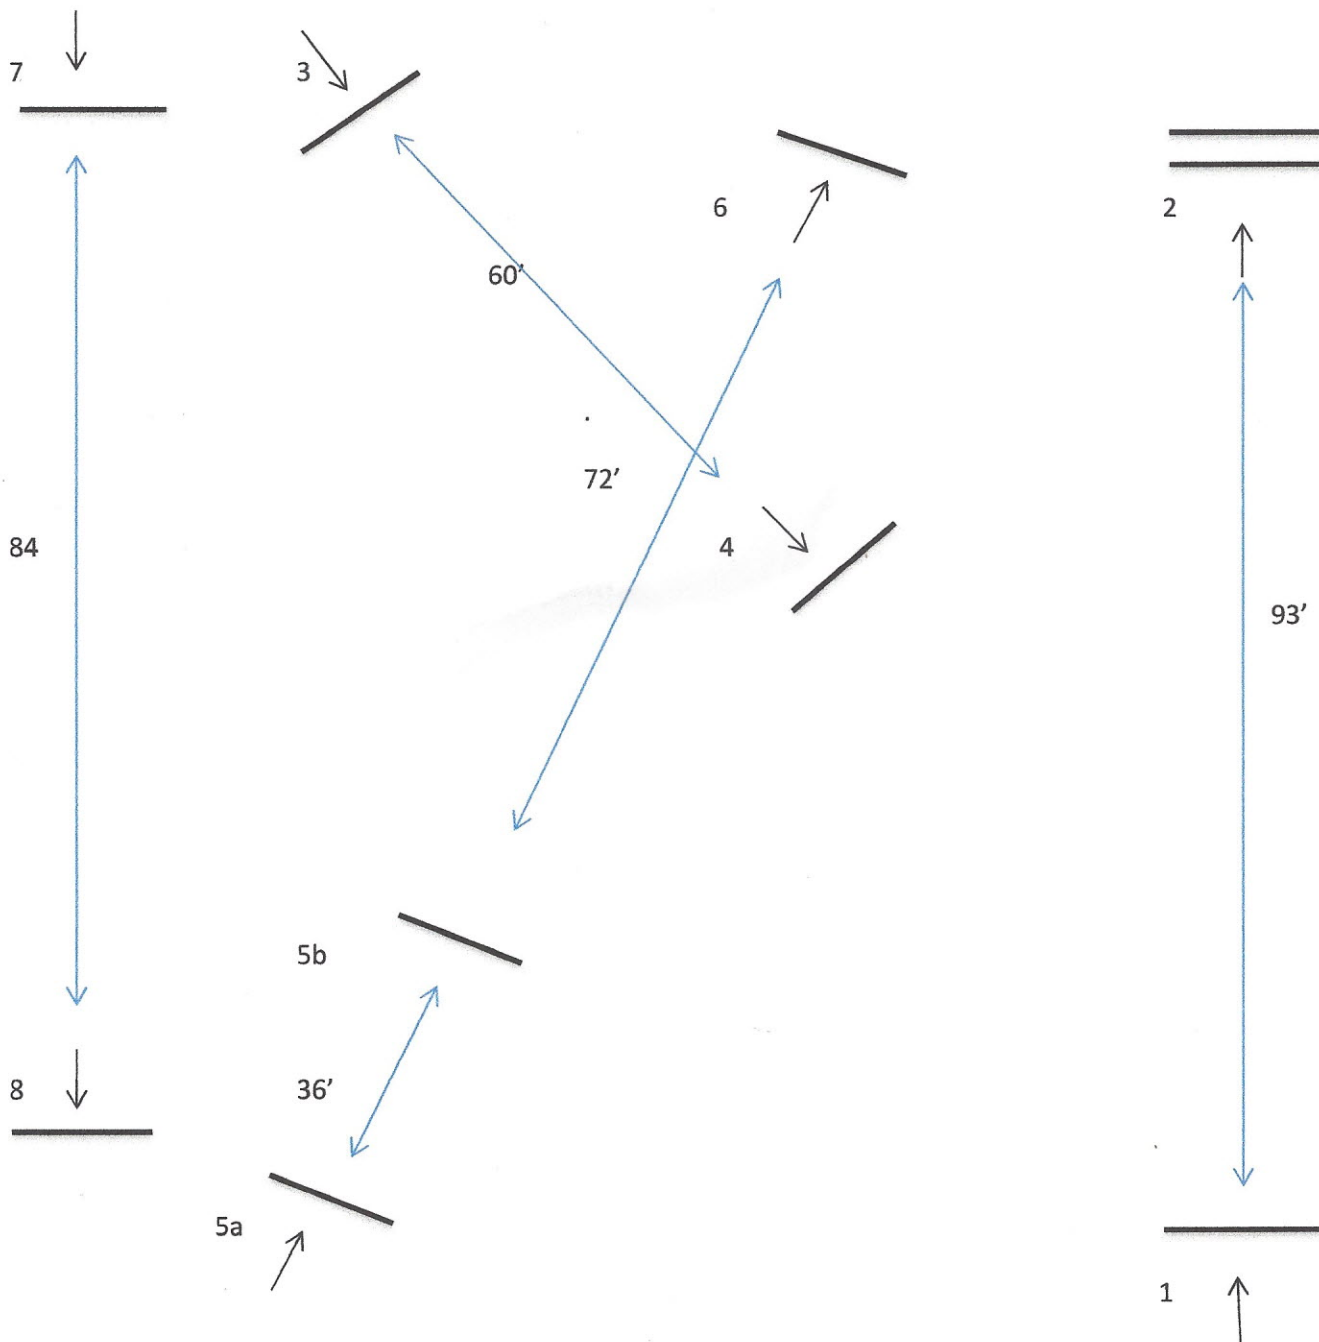

Route 101 Horse Show Circuit

October 13, 2019

#71 & #72 Equitation Over Fences 2' - 2'3"

18 and Under & Open

(Not to Scale)

GATE