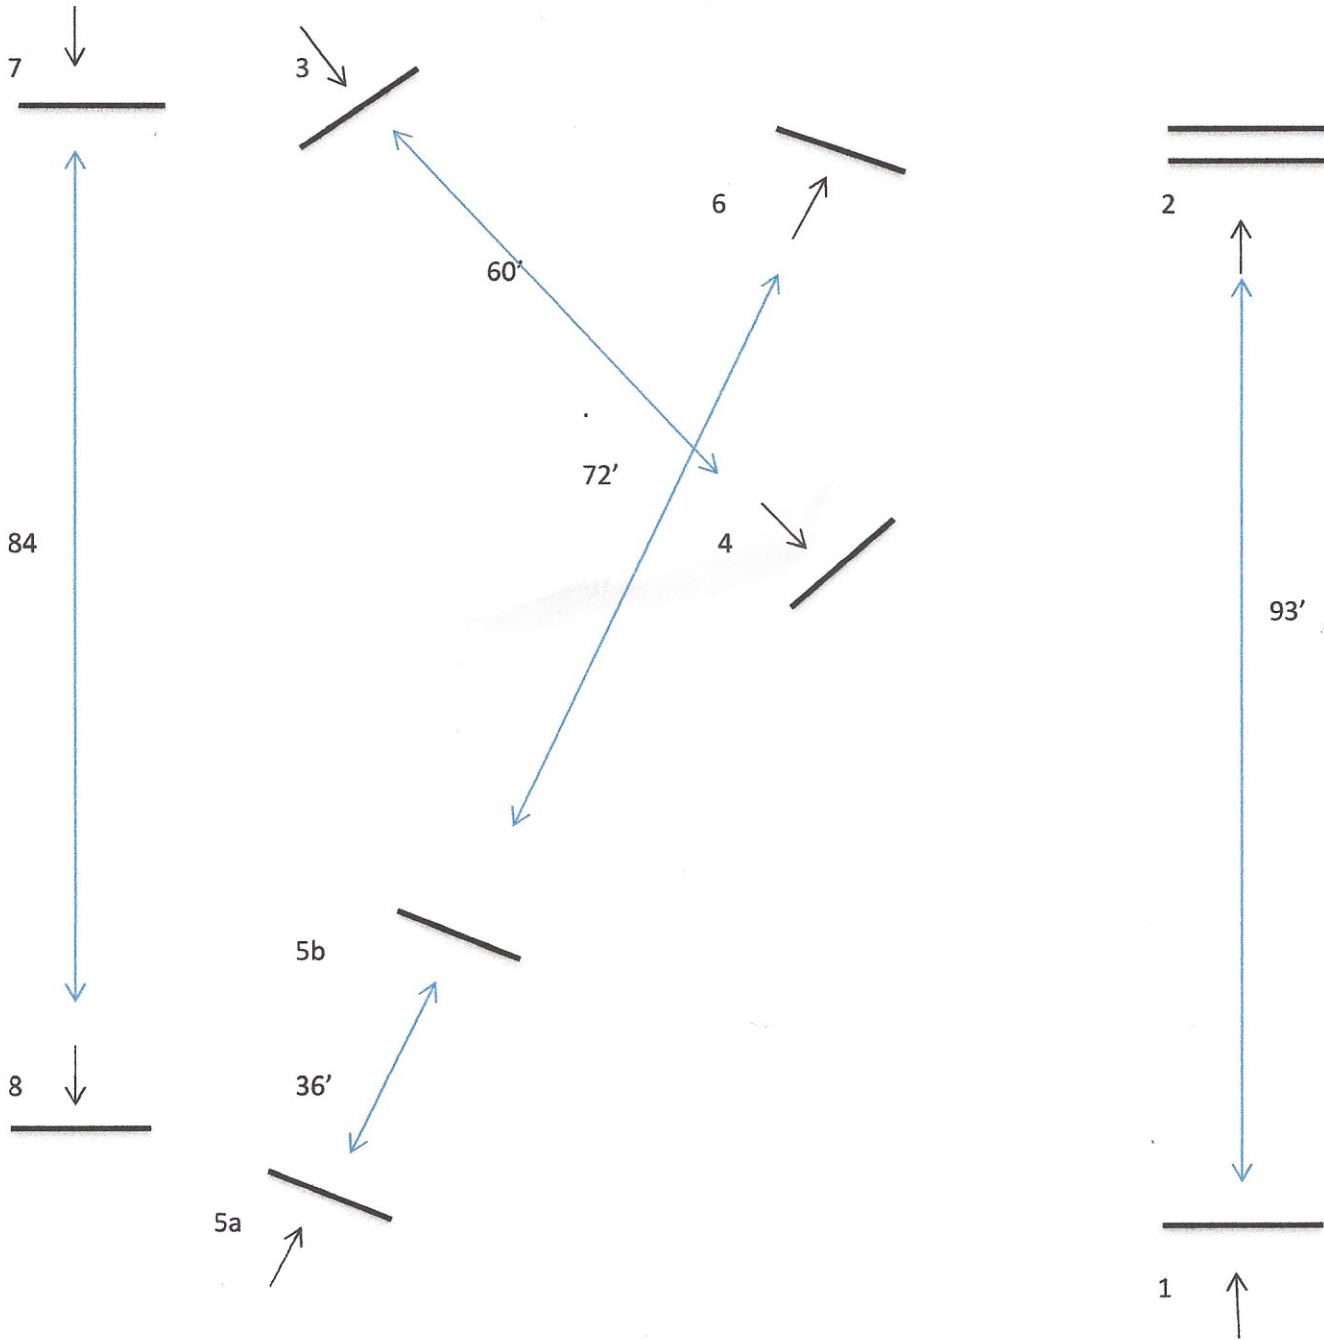

Route 101 Horse Show Circuit

October 13, 2019

#79 & #80 Equitation Over Fences 2'6" - 2'9"

18 and Under & Open

(Not to Scale)

GATE