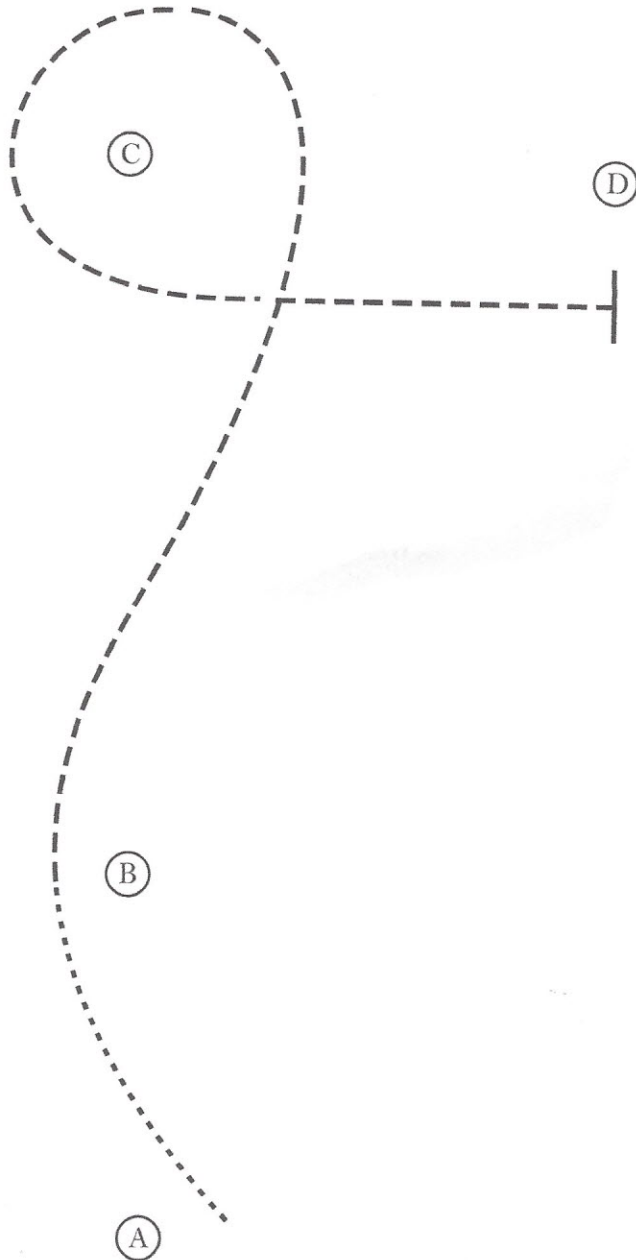

Route 101 Horse Show Circuit

Horsemanship W/J #28 (12 & Under)

Show Date: 10-13-2019

www.HorseShowPatterns.com

www.HorseShowPatterns.com

1. Walk A to B.
2. Jog B to C.
3. Jog around C.
4. Jog to D, Stop.

Walk
Jog	-----
Extended Jog	-----
Lope	—————
Leg Yield	
Lead Change	↘
Back	←←←←←
Marker	⊙
Sidepass	←←←←←

[WH/WT-3]

Pattern Provided by:
Dawn Surprenant