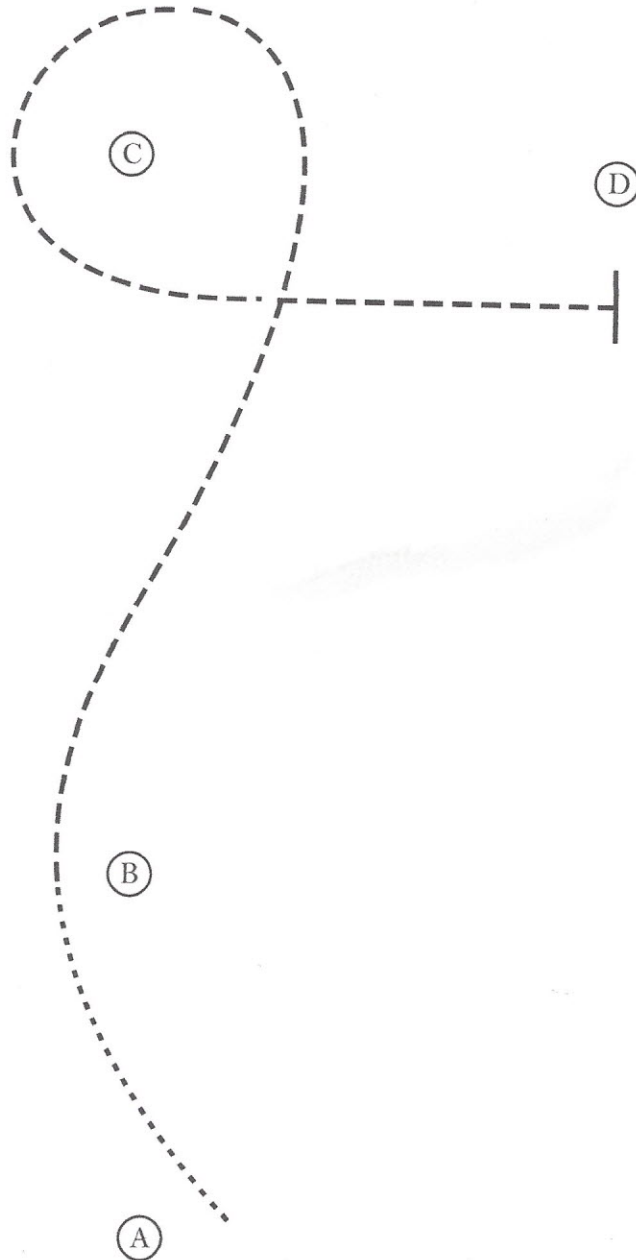

Route 101 Horse Show Circuit

Horsemanship W/J #29 (13 - 18)

Show Date: 10-13-2019

www.HorseShowPatterns.com

www.HorseShowPatterns.com

1. Walk A to B.
2. Jog B to C.
3. Jog around C.
4. Jog to D, Stop.

Walk
Jog	-----
Extended Jog	-----
Lope	—————
Leg Yield	
Lead Change	↘
Back	←←←←←
Marker	(B)
Sidepass	←-----←

[WH/WT-3]

Pattern Provided by:
Dawn Surprenant