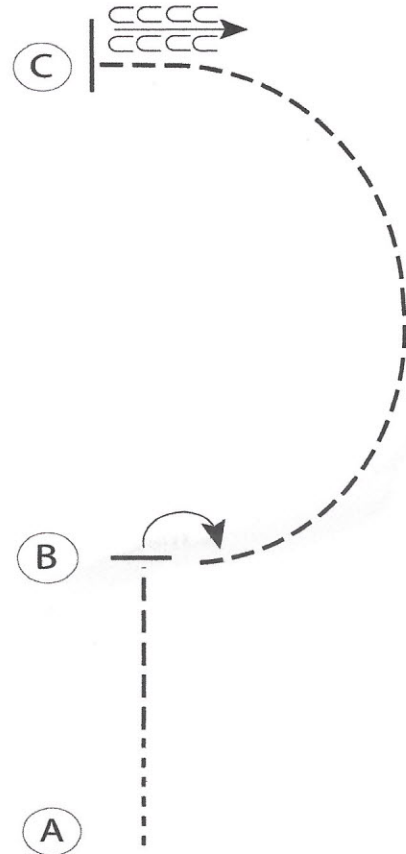

Route 101 Horse Show Circuit

Horsemanship W/J #30 (19 & Over ATR)

Show Date: 10-13-2019

www.HorseShowPatterns.com

www.HorseShowPatterns.com

1. Be ready at A
2. Walk four steps from A.
3. Jog to B and stop.
4. Perform a 90 degree turn to the right on the hindquarters.
5. Jog a half circle to C.
6. At C stop and back four steps.

Walk	-----
Jog	- - - - -
Extended Jog	— — — — —
Lope	—————
Leg Yield	
Lead Change	— / —
Back	← ⊂ ⊂ ⊂ ⊂
Marker	(B)
Sidepass	← - - - - - →

[WH/WT-16]

Pattern Provided by:
Dawn Surprenant