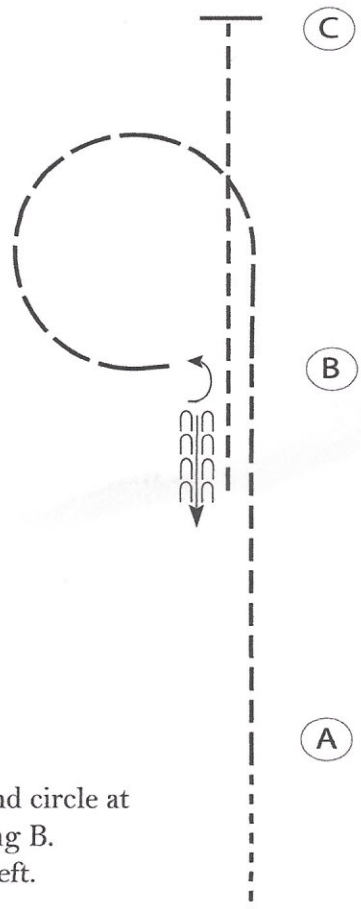

# Route 101 Horse Show Circuit

## Horsemanship W/J #31 (Open)

Show Date: 10-13-2019

www.HorseShowPatterns.com

www.HorseShowPatterns.com

Begin before A at a walk.

1. Jog from A to B.
2. At B, extend the jog and circle at B as shown. Stop facing B.
3. Turn 1/4 turn to the left.
4. Back one horse length.
5. Jog to C. Stop at C.

Follow the instructions of your ring steward.

Walk	-----
Jog	- - - - -
Extended Jog	— — — —
Lope	—————
Leg Yield	
Lead Change	— / —
Back	← — — — —
Marker	⊙ B
Sidepass	← — — — — →

[WH/WT-17]

Pattern Provided by: