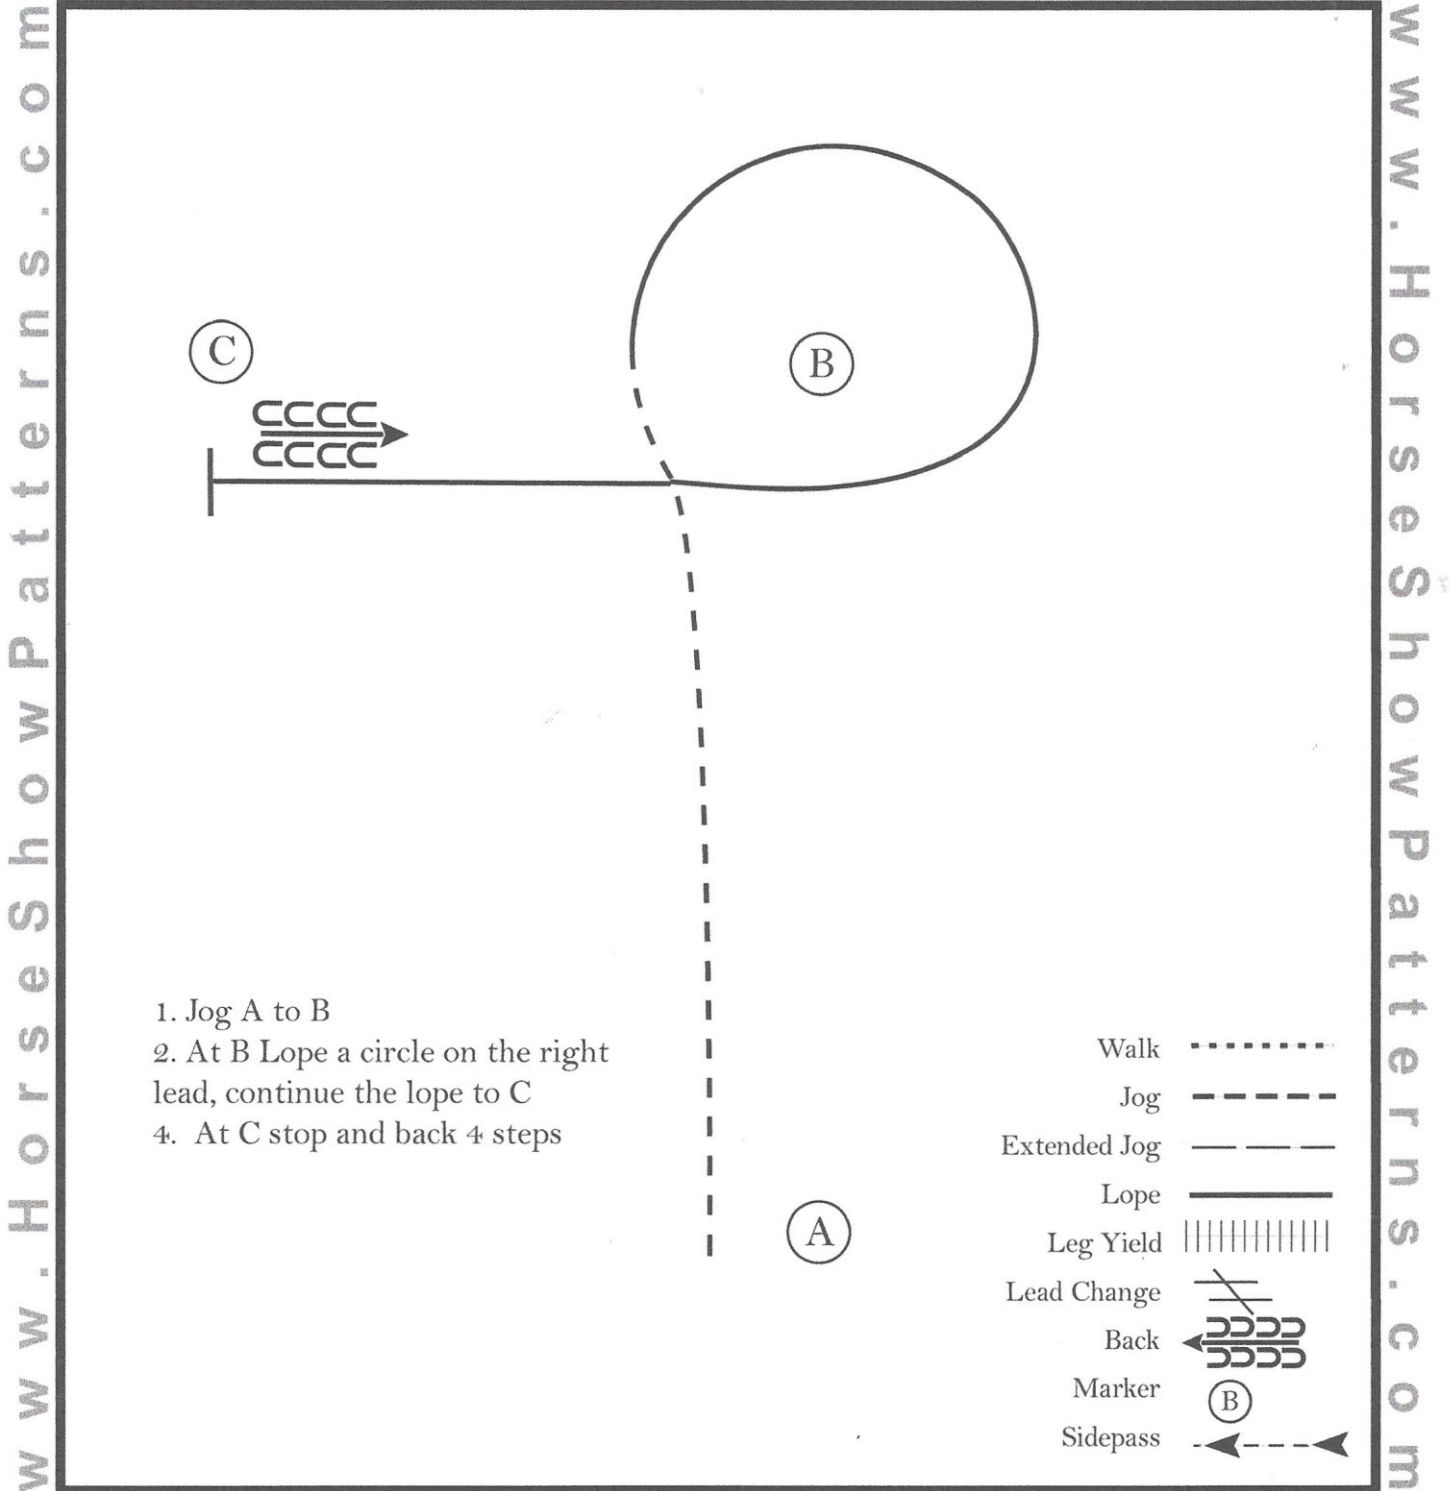

ETI Corral 101

#36 Horsemanship (14 - 18)

Show Date: 09-18-2021

www.HorseShowPatterns.com

www.HorseShowPatterns.com

[WH/1-7]

Pattern Provided by:
Dawn Surprenant