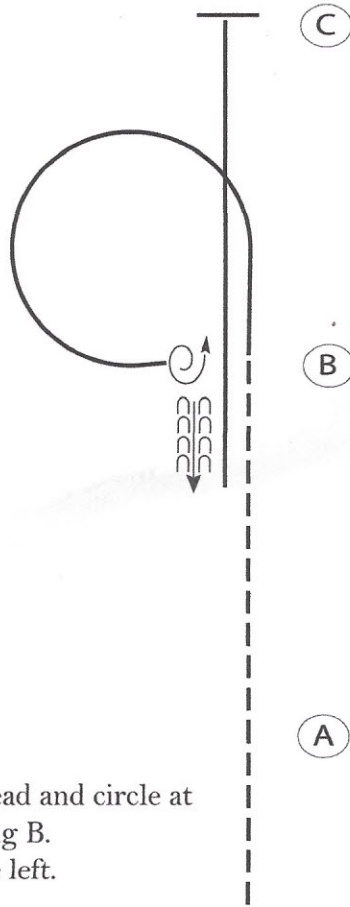

# Route 101 Horse Show Circuit

## Horsemanship #48 (14 - 18)

Show Date: 10-13-2019

www.HorseShowPatterns.com

www.HorseShowPatterns.com

Begin before A at a jog.

1. Jog from A to B.
2. At B, lope on the left lead and circle at B as shown. Stop facing B.
3. Turn 1 1/4 turn to the left.
4. Back one horse length.
5. Lope on the right lead to C. Stop at C.