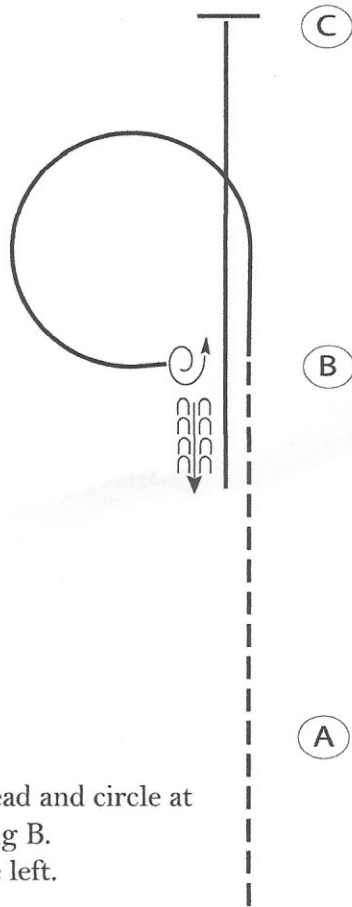

Route 101 Horse Show Circuit

Horsemanship #49 (19 & Over ATR)

Show Date: 10-13-2019

www.HorseShowPatterns.com

www.HorseShowPatterns.com

Begin before A at a jog.

1. Jog from A to B.
2. At B, lope on the left lead and circle at B as shown. Stop facing B.
3. Turn 1 1/4 turn to the left.
4. Back one horse length.
5. Lope on the right lead to C. Stop at C.

Follow the instructions of your ring steward.

Walk	-----
Jog	- - - - -
Extended Jog	— — — —
Lope	—————
Leg Yield	
Lead Change	↙ ↘
Back	← ⊂ ⊂ ⊂
Marker	⊙ B
Sidepass	← - - - - - →

[WH/2-17]

Pattern Provided by:
Dawn Surprenant