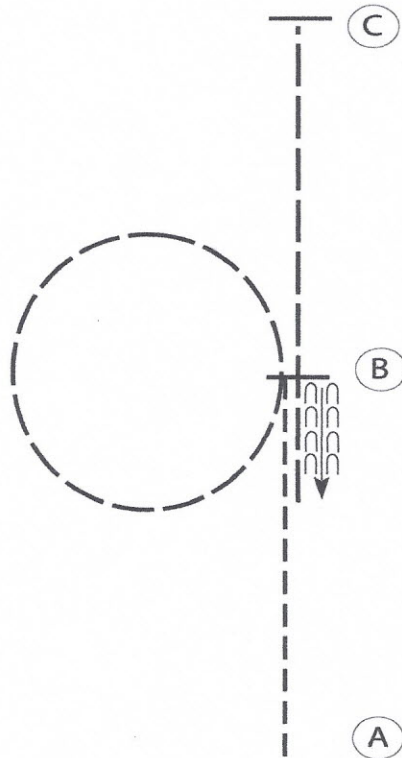

Route 101 Horse Show Circuit

Horsemanship W/J #28 (12 & Under)

Show Date: 09-15-2019

www.HorseShowPatterns.com

www.HorseShowPatterns.com

Be ready at A.

1. Jog from A to B.
2. Extend the jog in a circle to the left.
3. Stop at B.
4. Back one horse length at B.
5. Jog to C.
6. Stop at C.

Follow the instructions of your ring steward.

Walk	-----
Jog	- - - - -
Extended Jog	— — — —
Lope	—————
Leg Yield	
Lead Change	— / —
Back	← u u u
Marker	⊙ B
Sidepass	← — — — — →

[WH/WT-18]

Pattern Provided by:
Dawn Surprenant