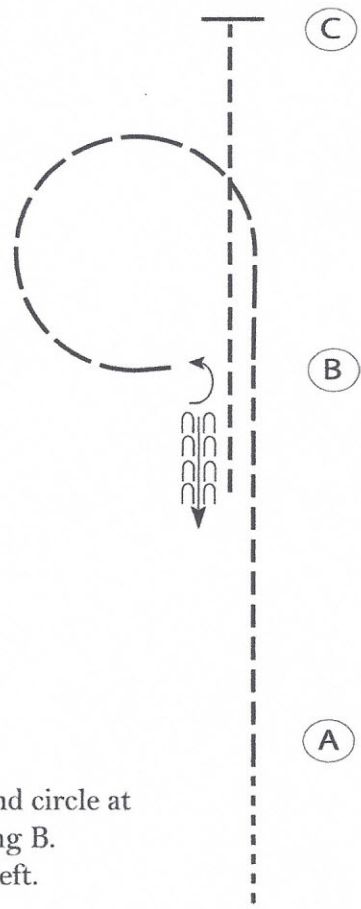

# Route 101 Horse Show Circuit

## Horsemanship W/J #29 (13 - 18)

Show Date: 09-15-2019

www.HorseShowPatterns.com

www.HorseShowPatterns.com

Begin before A at a walk.

1. Jog from A to B.
2. At B, extend the jog and circle at B as shown. Stop facing B.
3. Turn 1/4 turn to the left.
4. Back one horse length.
5. Jog to C. Stop at C.

Follow the instructions of your ring steward.

Walk	-----
Jog	- - - - -
Extended Jog	- - - - -
Lope	—————
Leg Yield	
Lead Change	—/—
Back	← — — — —
Marker	⊙ B
Sidepass	← — — — — ←

[WH/WT-17]

Pattern Provided by:  
*Dawn Surprenant*