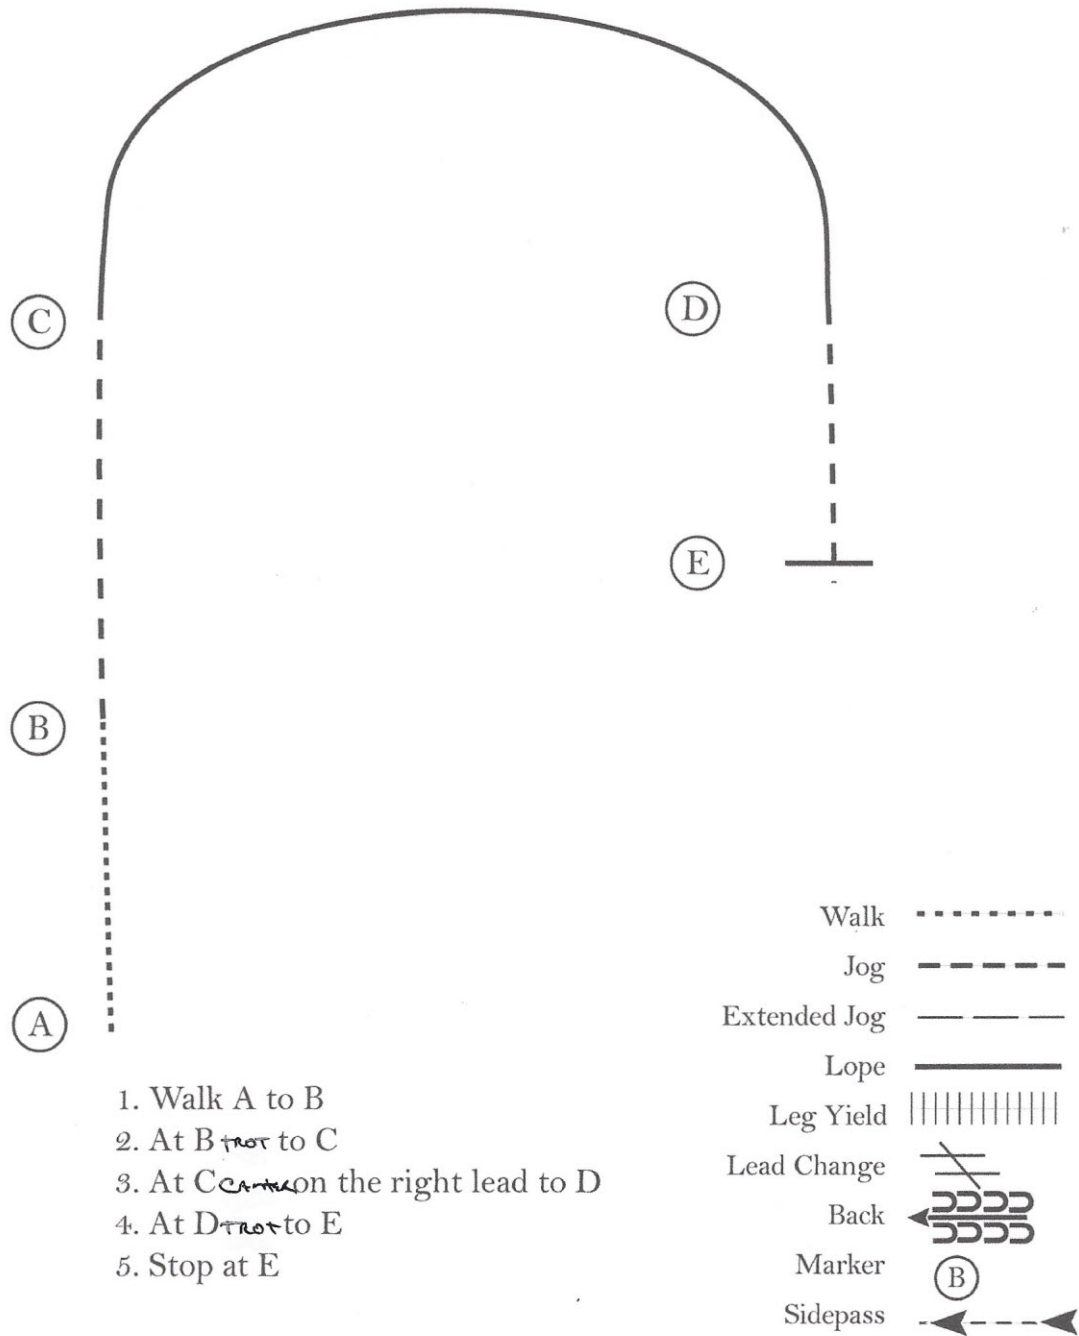

ETI Corral 101

#110 English Medal Class (13 & Under)

Show Date: 09-19-2021

www.HorseShowPatterns.com

www.HorseShowPatterns.com

[WH/1-28]

Pattern Provided by:
Dawn Surprenant