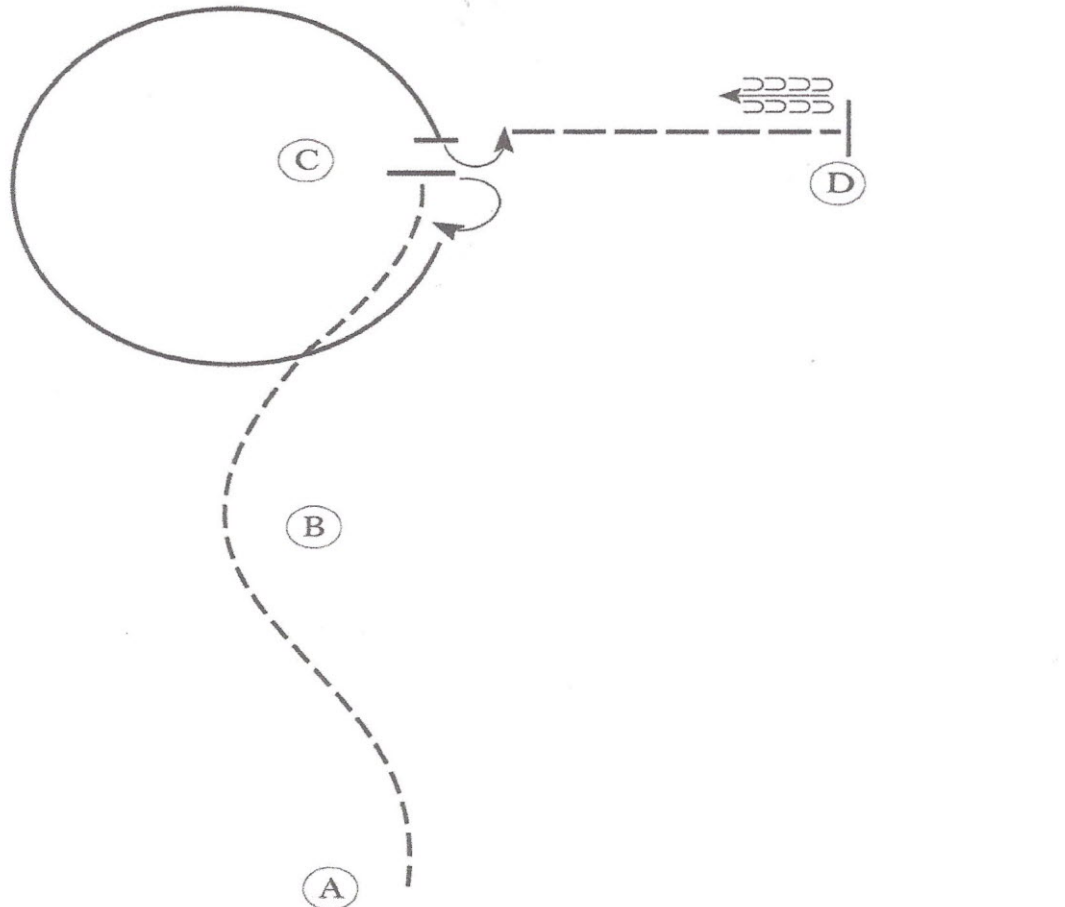

ETI Corral 101

#113 English Medal Class (13 & Under)

Show Date: 5-15-2022

www.HorseShowPatterns.com

www.HorseShowPatterns.com

1. Jog A to C.
2. Stop at C and perform a 180 degree turn to the right
3. Lope a circle around C on the right lead.
4. Stop at C and perform a 90 degree turn to the left.
5. Extended jog to D.
6. Stop at D and back approximately one horse length.

Walk	-----
Jog	- - - - -
Extended Jog	— — — —
Lope	— — — —
Lead Change	— — — —
Back	← ← ← ← ←
Marker	(B)

Follow the instructions of your ring steward.

[WH/1-1]

Pattern Provided by:
Dawn Surprenant