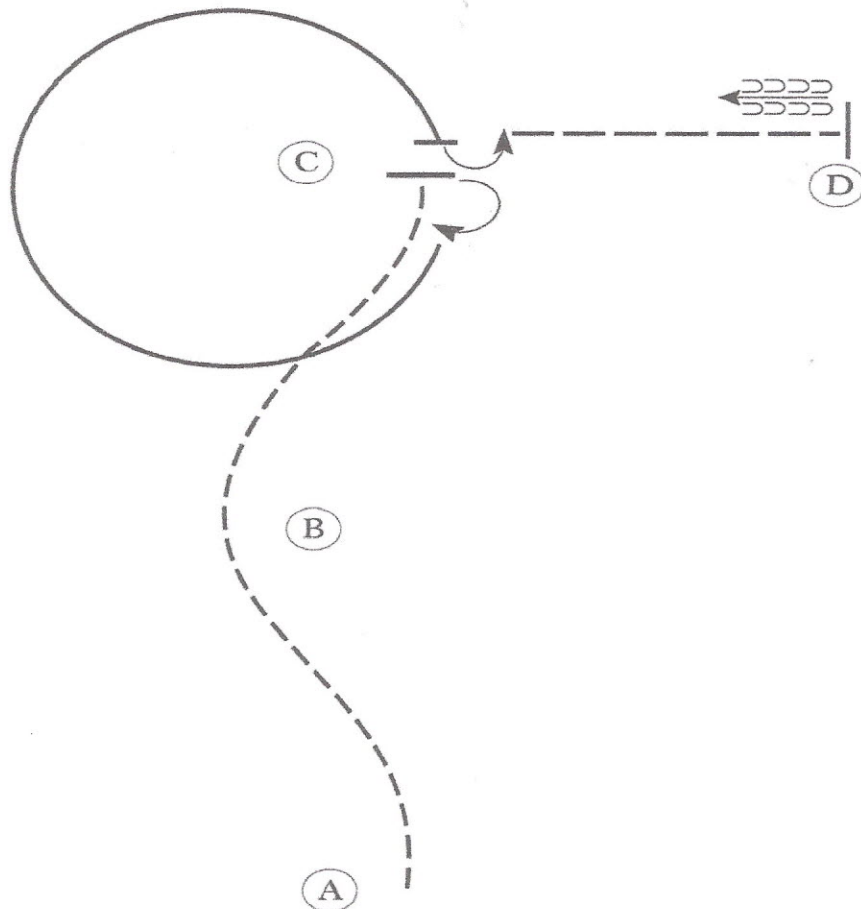

ETI Corral 101

#11⁴ English Medal Class (14 - 18)

Show Date: 5-15-2022

www.HorseShowPatterns.com

www.HorseShowPatterns.com

1. Jog A to C.
2. Stop at C and perform a 180 degree turn to the right
3. Lope a circle around C on the right lead.
4. Stop at C and perform a 90 degree turn to the left.
5. Extended jog to D.
6. Stop at D and back approximately one horse length.

Walk	-----
Jog	- - - - -
Extended Jog	- - - - -
Lope	—————
Lead Change	———/———
Back	←←←←←
Marker	ⓑ

Follow the instructions of your ring steward.

[WH/1-1]

Pattern Provided by:
Dawn Surprenant