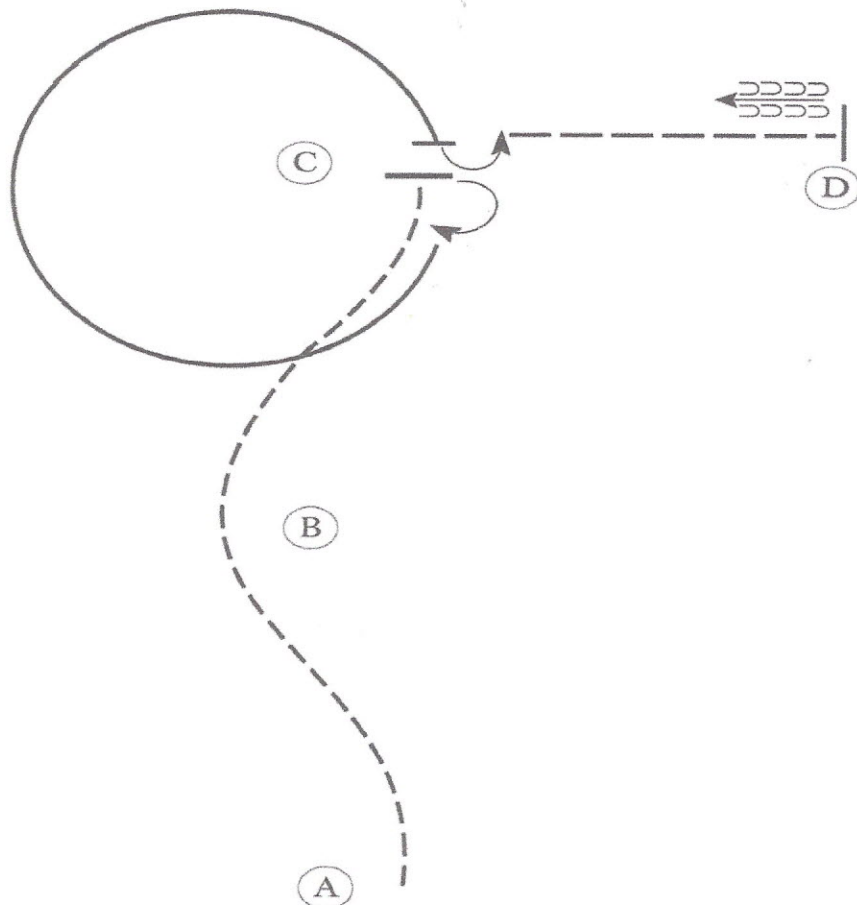

ETI Corral 101

#115 English Medal Class (19 & Over ATR)

Show Date: 5-15-2022

www.HorseShowPatterns.com

www.HorseShowPatterns.com

1. Jog A to C.
2. Stop at C and perform a 180 degree turn to the right
3. Lope a circle around C on the right lead.
4. Stop at C and perform a 90 degree turn to the left.
5. Extended jog to D.
6. Stop at D and back approximately one horse length.

Walk	-----
Jog	- - - - -
Extended Jog	- - - - -
Lope	
Lead Change	⚡
Back	←←←←←
Marker	ⓑ

Follow the instructions of your ring steward.

[WH/1-1]

Pattern Provided by:
Dawn Surprenant