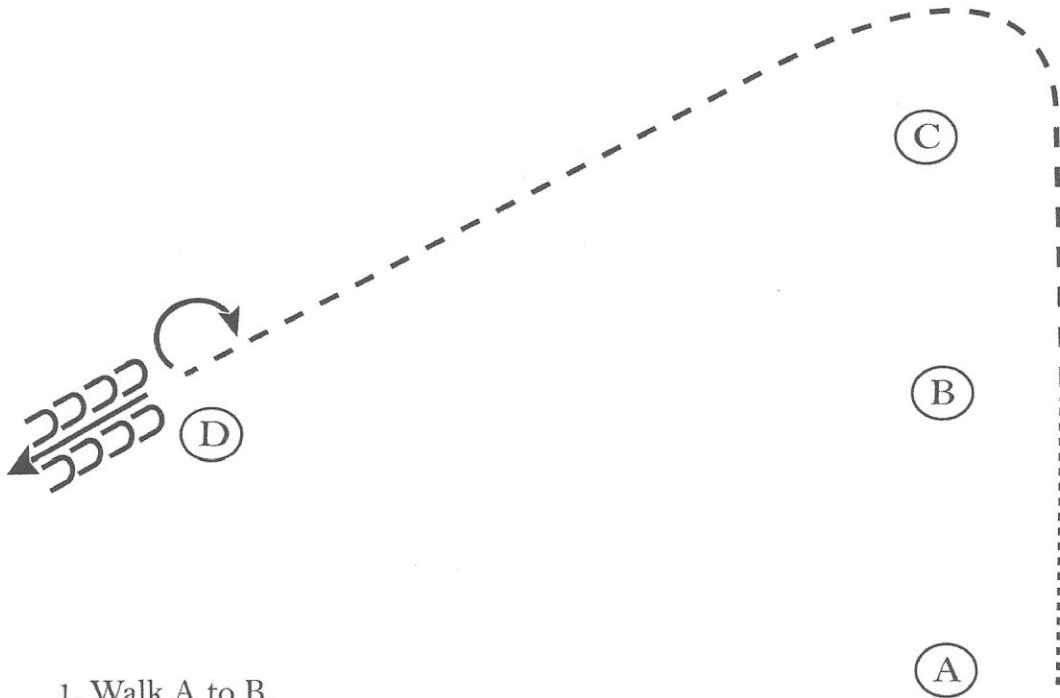

# ETI Corral 101

#88 W/T Medal Class (12 & Under)

Show Date: 09-19-2021

www.HorseShowPatterns.com

www.HorseShowPatterns.com

1. Walk A to B.
2. At B ~~turn~~ around C to D.
3. At D perform a 180 degree turn to the right.
4. Back 4 steps.

Walk	.....
Jog	-----
Extended Jog	-----
Lope	————
Leg Yield	
Lead Change	↘ ↗
Back	←←←←
Marker	(B)
Sidepass	←←←←

[WH/WT-10]

Pattern Provided by:  
*Dawn Surprenant*