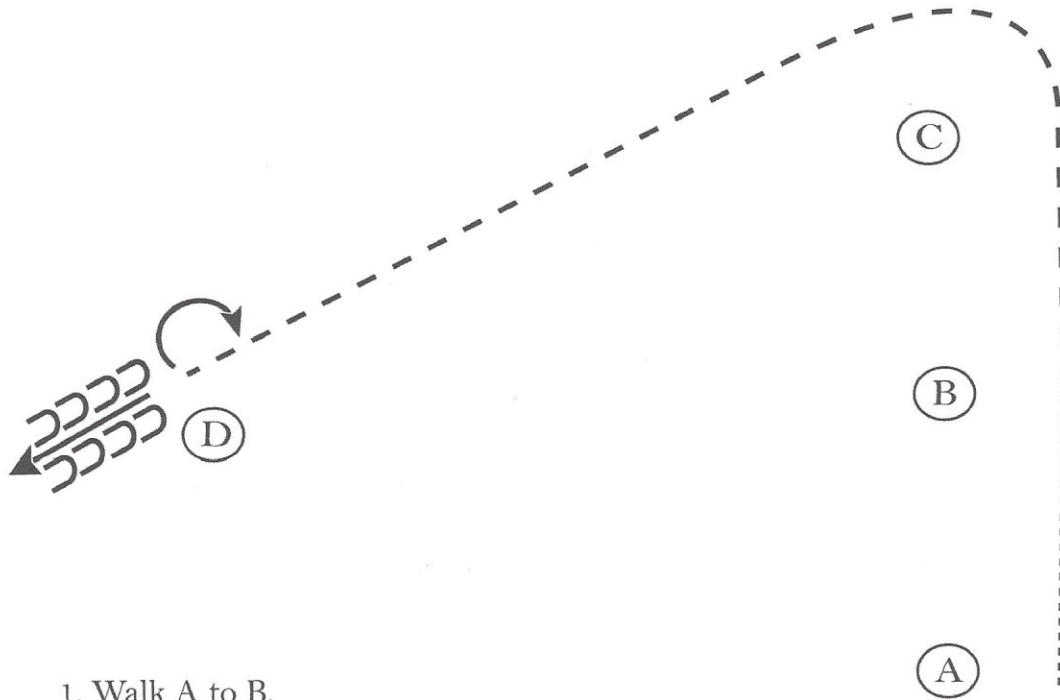

# ETI Corral 101

#89 W/T Medal Class (13 - 18)

Show Date: 09-19-2021

www.HorseShowPatterns.com

www.HorseShowPatterns.com

1. Walk A to B.
2. At B ~~turn~~ around C to D.
3. At D perform a 180 degree turn to the right.
4. Back 4 steps.

Walk	.....
Jog	-----
Extended Jog	-----
Lope	—————
Leg Yield	
Lead Change	↘
Back	←←←←
Marker	(B)
Sidepass	←- - - - -

[WH/WT-10]

Pattern Provided by:  
*Dawn Surprenant*